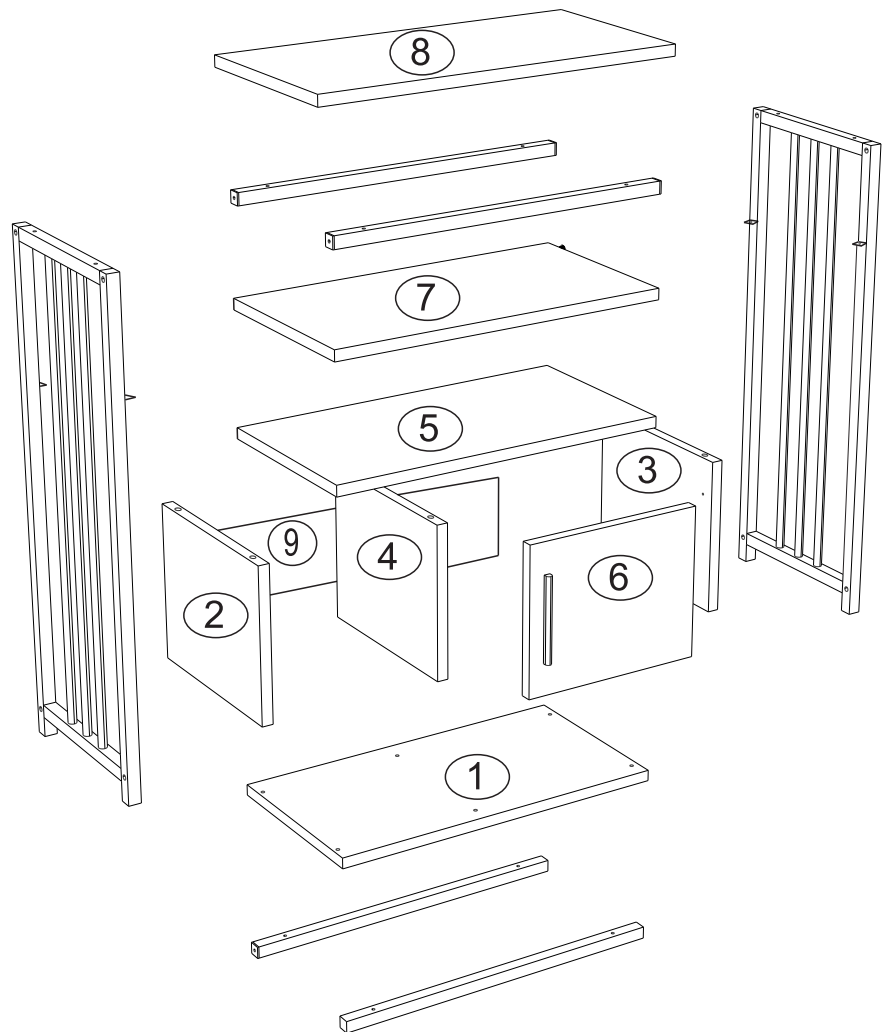

Disassembled Parts

Part#1	1x
Part#2	1x
Part#3	1x
Part#4	1x
Part#5	1x
Part#6	1x
Part#7	1x
Part#8	1x
Part#9	1x

Total   **9x**