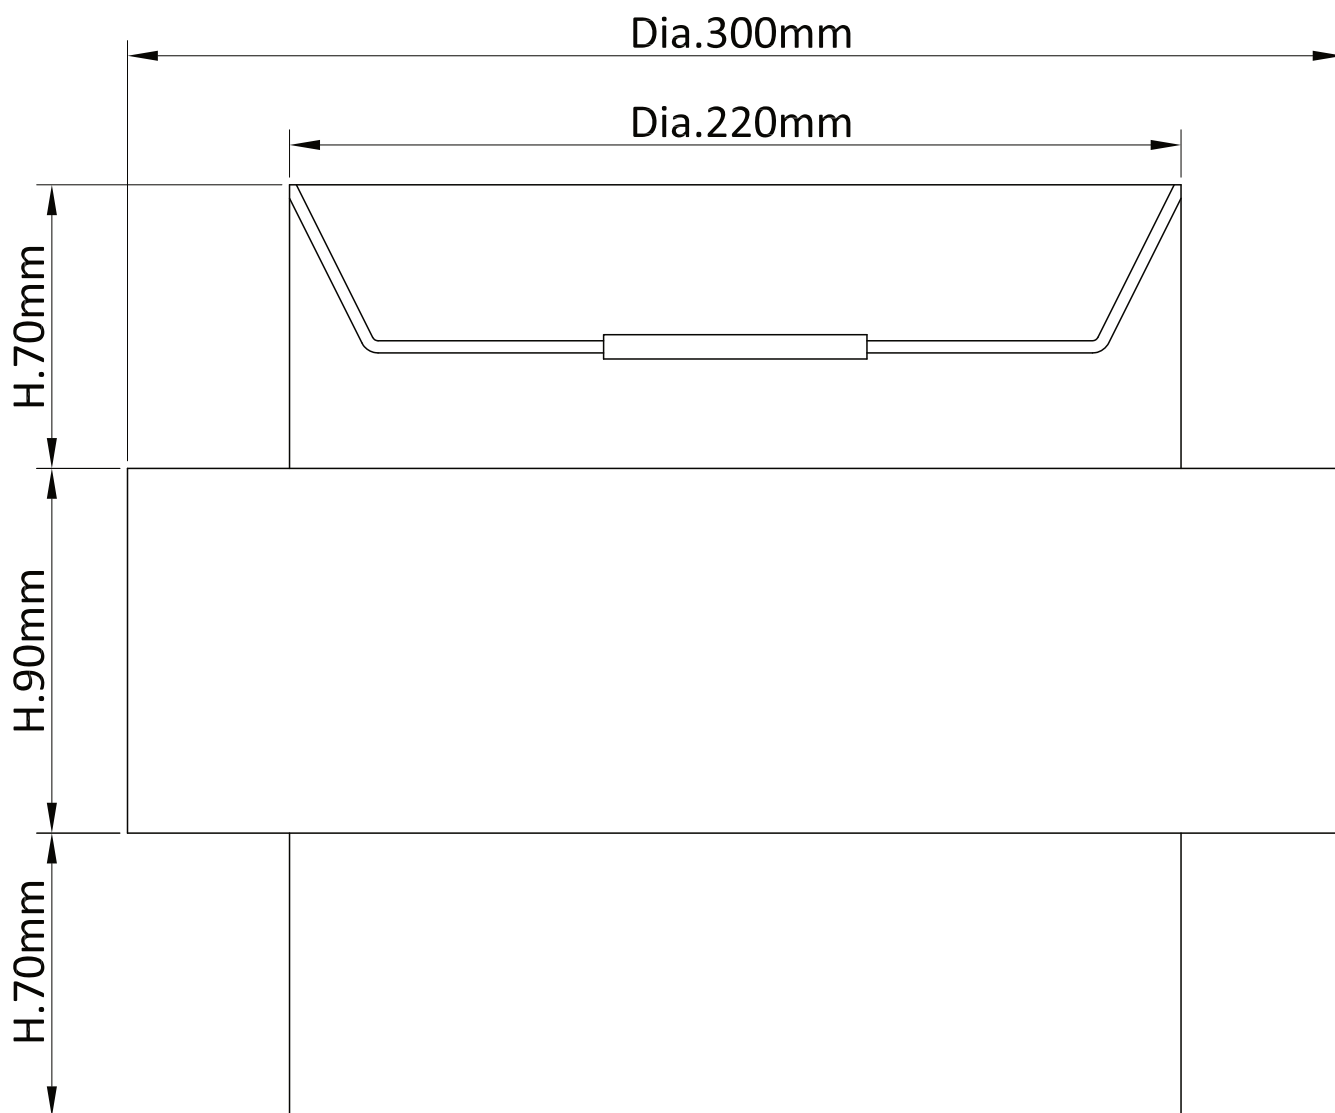

CERTIFICATION