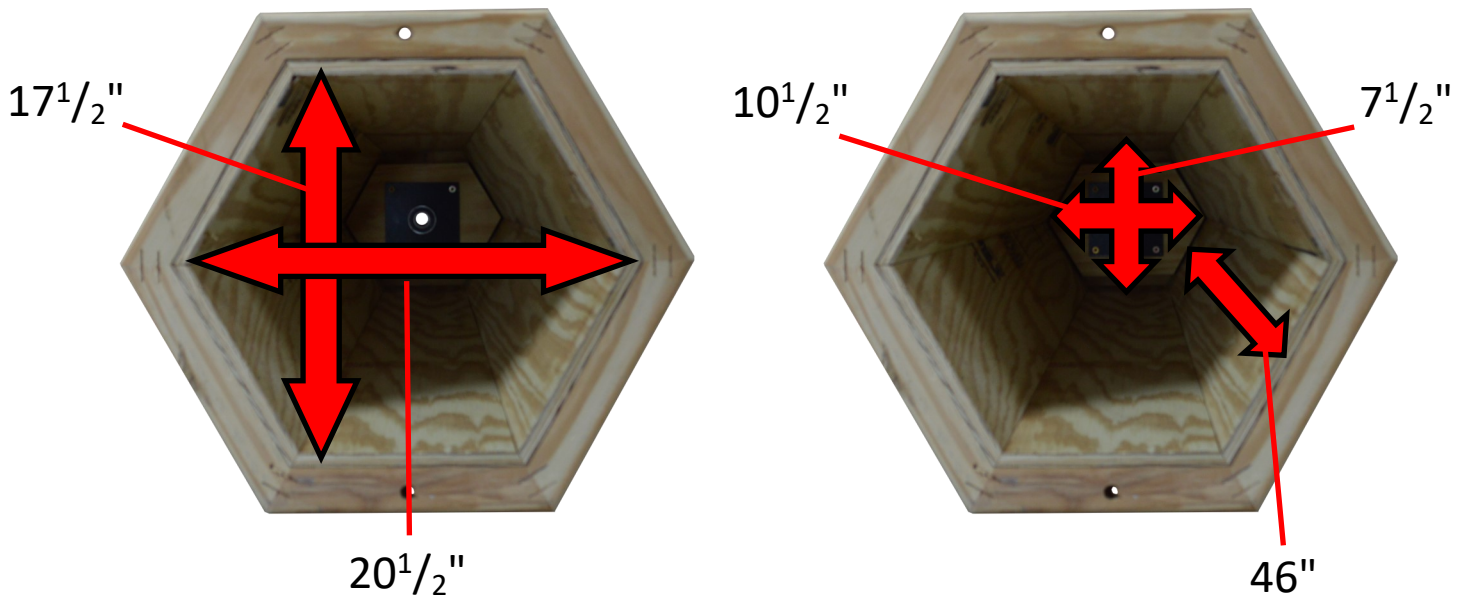

## 6 ft Lighthouse Inside Dimensions

There is hidden storage underneath the base of the lighthouse.

The lighthouse can be used to cover well casings, septic pipes or any other objects in the yard that you would like to hide.