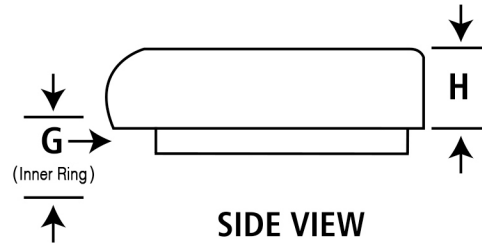

Elevated Toilet Seat Dimensions Chart

TALL-ETTE, CONTOURED, 6", STD, 725861000

BOTTOM VIEW

SIDE VIEW

Item #	Description	A		B		C		D		E		F		G		H	
		Inches	CM	Inches	CM	Inches	CM	Inches	CM	Inches	CM	Inches	CM	Inches	CM	Inches	CM
725861000	Tall-Ette, Contoured, 6" (15.24 cm), Std	10	25.4	8	20.3	12	30.5	10	25.4	15	38.1	16	40.6	13/4	4.4	6	15.2

Line drawing is a general representation and may not actually portray the shape of this specific toilet seat. Please refer to photo and dimensions chart for specific information on this model to determine compatibility of elevated toilet seat with your existing toilet seat bowl.