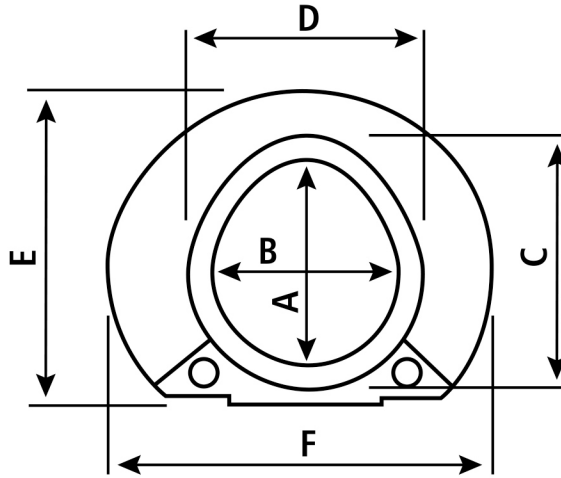

Elevated Toilet Seat Dimensions Chart

TALL-ETTE, CONTOURED, 6", STD, 725861000

BOTTOM VIEW

SIDE VIEW

Item #	Description	A		B		C		D		E		F		G		H	
		Inches	CM	Inches	CM	Inches	CM	Inches	CM	Inches	CM	Inches	CM	Inches	CM	Inches	CM
725861000	Tall-Ette, Contoured, 6" (15.24 cm), Std	10	25.4	8	20.3	12	30.5	10	25.4	15	38.1	16	40.6	13/4	4.4	6	15.2

Line drawing is a general representation and may not actually portray the shape of this specific toilet seat. Please refer to photo and dimensions chart for specific information on this model to determine compatibility of elevated toilet seat with your existing toilet seat bowl.