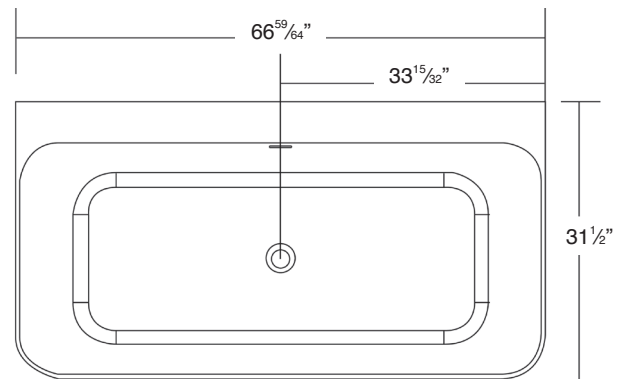

FEATURES

- 66.93" x 31.5" x 23.62" freestanding bathtub.
- Artificial stone material.
- Center drain location. Spring-loaded chrome finish bottom drain included.
- Built-in overflow.
- 10 Year Limited Residential Warranty
3 Year Commercial Warranty

COLORS/FINISH

- 01 White
- 08 Biscuit
- 09 Black
- (V) velvet finish

Specified Model

Model	SGL6731
Dimensions	L66 ⁵⁹ / ₆₄ " x W31 ¹ / ₂ " x H23 ⁵ / ₈ "
Drain Outlet	Center
Water Capacity	87 gallons
Cubic Feet	44.14
Item Weight	225 lbs.
Shipping Weight	331 lbs.
Material	Artificial Stone
Installation	freestanding, floor mounted
Required	floor or wall mount faucet not supplied