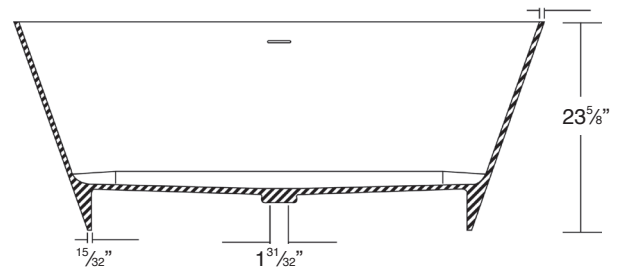

FEATURES

- 66.93" x 31.5" x 23.62" freestanding bathtub.
- Artificial stone material.
- Center drain location. Spring-loaded chrome finish bottom drain included.
- Built-in overflow.
- 10 Year Limited Residential Warranty
3 Year Commercial Warranty

COLORS/FINISH

- 01 White
- 08 Biscuit
- 09 Black
- (V) velvet finish

Specified Model

Model	SGL6731
Dimensions	L66 ⁵⁹ / ₆₄ " x W31 ¹ / ₂ " x H23 ⁵ / ₈ "
Drain Outlet	Center
Water Capacity	87 gallons
Cubic Feet	44.14
Item Weight	225 lbs.
Shipping Weight	331 lbs.
Material	Artificial Stone
Installation	freestanding, floor mounted
Required	floor or wall mount faucet not supplied