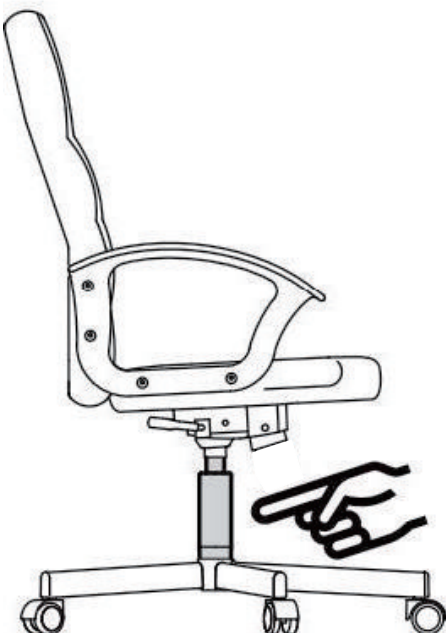

IT_IMPORTANTE! CONSERVARE IL PRESENTE MANUALE PER FUTURO RIFERIMENTO E LEGGERLO ATTENTAMENTE.

OFFICE CHAIR

IMPORTANT, RETAIN FOR FUTURE REFERENCE: READ CAREFULLY

SAFETY INFORMATION

- The intended use: This product is intended for indoor use only. Used for work and study.
- Maximum weight: **135 KG**
- To prevent the chair falling, make sure that the weight is evenly distributed.
- Remove all parts from the box and make sure all parts are included before assembly.
- Keep your feet always on the floor and do not press your head on the headrest when you recline the chair.
- When you adjust the backrest, make sure your fingers are safe and out of harm's way.
- To avoid damage, never pull fast and strongly in your house.
- This chair is designed to sit only and nothing else.
- Don't use it as a base or as a ladder.
- Don't sit in the arms of the chair.
- This chair is designed to seat only one person at same time.
- If some parts are missing, damaged or worn, stop using it immediately.
- Avoid direct sunlight on the chair so that the plastic components won't become brittle.
- Your chair is equipped with rollers for textile floor coverings. If the chair is used on hard floors, e.g. hardwood floors, laminate, PVC, or tile, the rollers should be replaced for safety purposes, since these floors require the use of different rollers.

Warning! Only trained personnel may replace or repair components for height adjustment of seating furniture with energy storage.

MAINTENANCE INSTRUCTIONS

- Clean with vacuum cleaner.
- Wipe with a fabric dampened with water.