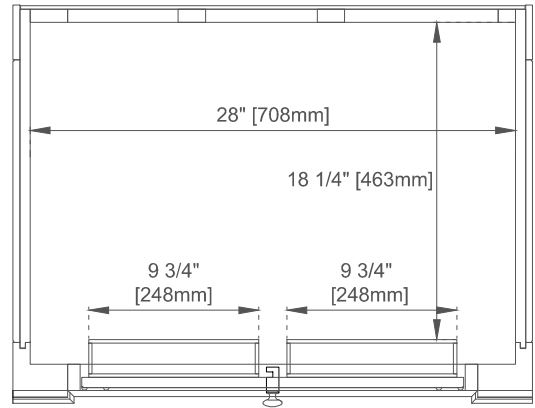

Drawer Box Material and Construction: 12mm Plywood/English Dovetail Joinery

Hardware Material and Finish: Zinc Alloy in Brushed Nickle Color

Fits Drain Hole Size: 1 3/4"

Full Extension, Soft Close Glides

European Soft Close Hinges

Aluminum Laminate Drawer Liners

Adjustable Levelers

Dimension

Width: 29-7/8"

Depth: 22-7/8"

Height: 32-1/2"

Rough-In Height: 21-1/2"

30" VANITY

Top View 1

Top View 2

Front View

Knob

All dimensions are nominal

30" VANITY

Side View 1

Side View 2

Back View

All dimensions are nominal