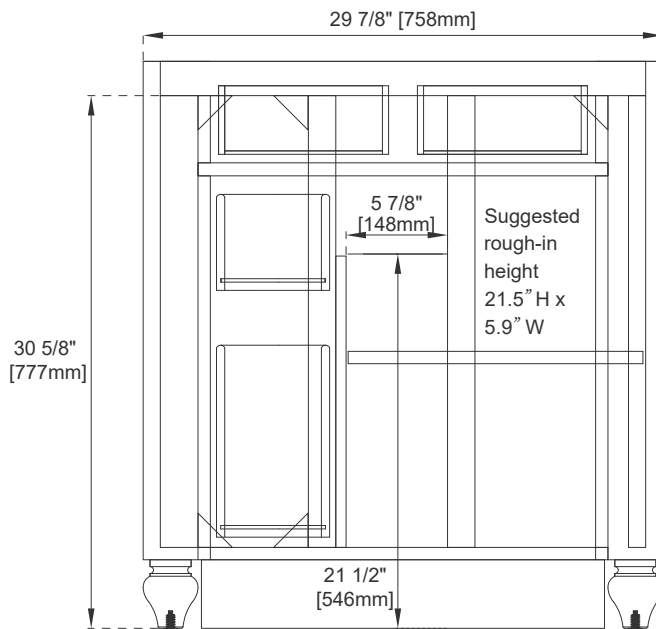

Drawer Box Material and Construction: 12mm Plywood/English Dovetail Joinery

Hardware Material and Finish: Zinc Alloy in Brushed Nickle Color

Fits Drain Hole Size: 1 3/4"

Full Extension, Soft Close Glides

European Soft Close Hinges

Aluminum Laminate Drawer Liners

Adjustable Levelers

Dimension

Width: 29-7/8"

Depth: 22-7/8"

Height: 32-1/2"

Rough-In Height: 21-1/2"

30" VANITY

Top View 1

Top View 2

Front View

Knob

All dimensions are nominal

30" VANITY

Side View 1

Side View 2

Back View

All dimensions are nominal