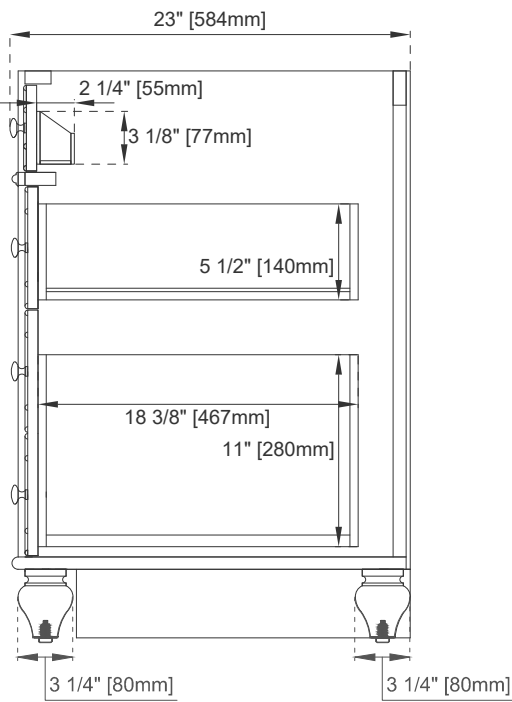

Drawer Box Material and Construction: 12mm Plywood/English Dovetail Joinery

Hardware Material and Finish: Zinc Alloy in Brushed Nickle Color

Fits Drain Hole Size: 1 3/4"

Full Extension, Soft Close Glides

European Soft Close Hinges

Aluminum Laminate Drawer Liners

Adjustable Levelers

Dimension

Width: 29-7/8"

Depth: 22-7/8"

Height: 32-1/2"

Rough-In Height: 21-1/2"

30" VANITY

Top View 1

Top View 2

Front View

Knob

All dimensions are nominal

30" VANITY

Side View 1

Side View 2

Back View

All dimensions are nominal