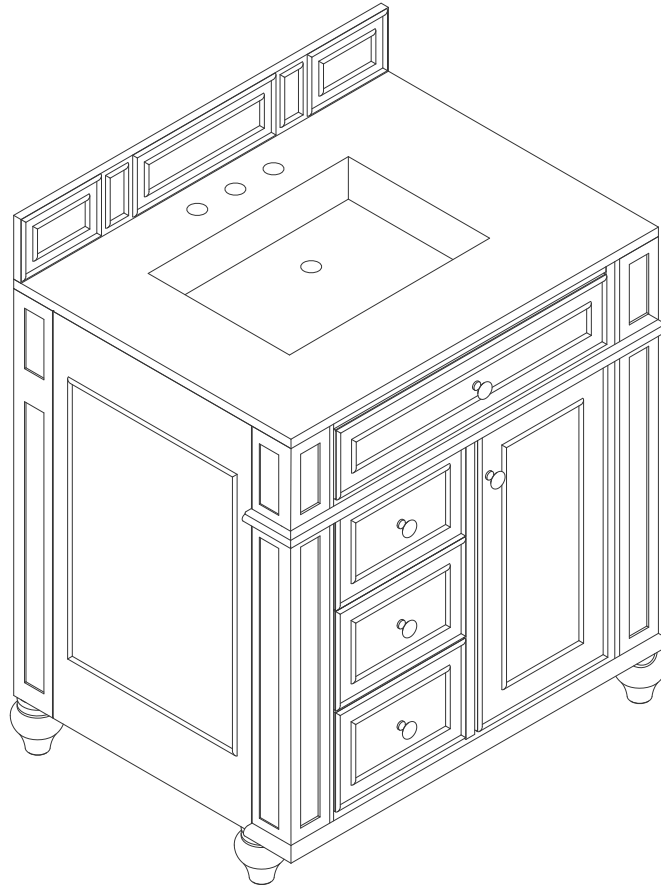

30" VANITY

Features and Materials

Solids: BW-Poplar; SBR/WWW-Para Wood and Poplar

Veneers: SBR-Para Wood; WWW-Walnut

Panels: Plywood

Installation Type: Floor Standing

Number of Basins: One, with optional 3cm top

Vanity Top: NO, Optional 3cm Tops Available with Sinks

Basins included: NO

Overflow: Yes, Front Facing

Optional Wooden Backsplash

Number of Doors: One

Number of Drawers: Two

Number of Tip Outs: One

Assembly Required: Installation of Optional 3cm Top

European Soft Close Hinges

Aluminum Laminate Drawer Liners

Adjustable Levelers

Dimension

Width: 29-7/8"

Depth: 22-7/8"

Height: 32-1/2"

Rough-In Height: 21-1/2"

30" VANITY

Top View 1

Top View 2

Front View

Knob

All dimensions are nominal

30" VANITY

Side View 1