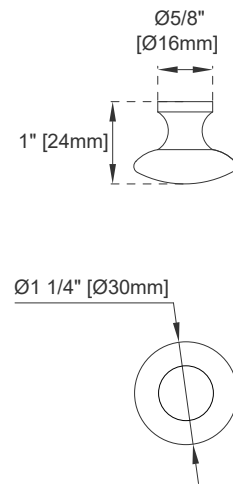

Drawer Box Material and Construction: 12mm Plywood/English Dovetail Joinery

Hardware Material and Finish: Zinc Alloy in Brushed Nickle Color

Fits Drain Hole Size: 1 3/4"

Full Extension, Soft Close Glides

European Soft Close Hinges

Aluminum Laminate Drawer Liners

Adjustable Levelers

Dimension

Width: 29-7/8"

Depth: 22-7/8"

Height: 32-1/2"

Rough-In Height: 21-1/2"

30" VANITY

Top View 1

Top View 2

Front View

Knob

All dimensions are nominal

30" VANITY

Side View 1

Side View 2

Back View

All dimensions are nominal