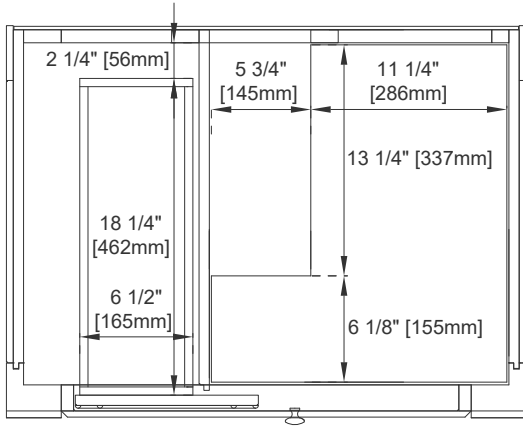

Drawer Box Material and Construction: 12mm Plywood/English Dovetail Joinery

Hardware Material and Finish: Zinc Alloy in Brushed Nickle Color

Fits Drain Hole Size: 1 3/4"

Full Extension, Soft Close Glides

European Soft Close Hinges

Aluminum Laminate Drawer Liners

Adjustable Levelers

Dimension

Width: 29-7/8"

Depth: 22-7/8"

Height: 32-1/2"

Rough-In Height: 21-1/2"

30" VANITY

Top View 1

Top View 2

Front View

Knob

All dimensions are nominal

30" VANITY

Side View 1

Side View 2

Back View

All dimensions are nominal