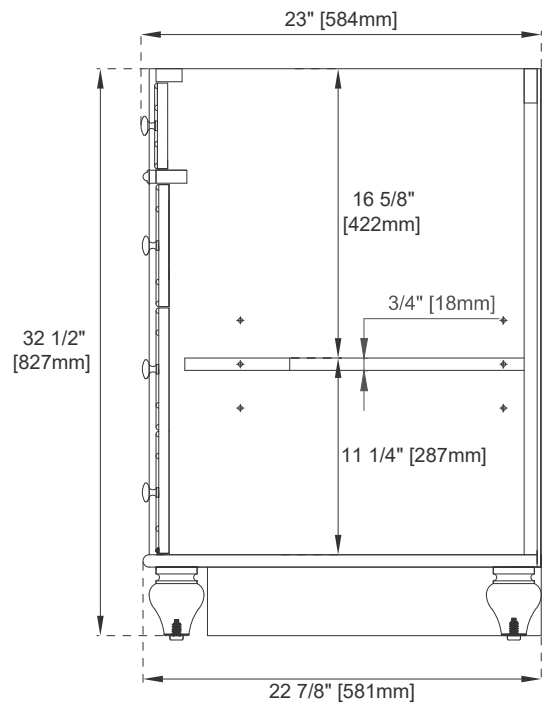

Drawer Box Material and Construction: 12mm Plywood/English Dovetail Joinery

Hardware Material and Finish: Zinc Alloy in Brushed Nickle Color

Fits Drain Hole Size: 1 3/4"

Full Extension, Soft Close Glides

European Soft Close Hinges

Aluminum Laminate Drawer Liners

Adjustable Levelers

Dimension

Width: 29-7/8"

Depth: 22-7/8"

Height: 32-1/2"

Rough-In Height: 21-1/2"

30" VANITY

Top View 1

Top View 2

Front View

Knob

All dimensions are nominal

30" VANITY

Side View 1

Side View 2

Back View

All dimensions are nominal