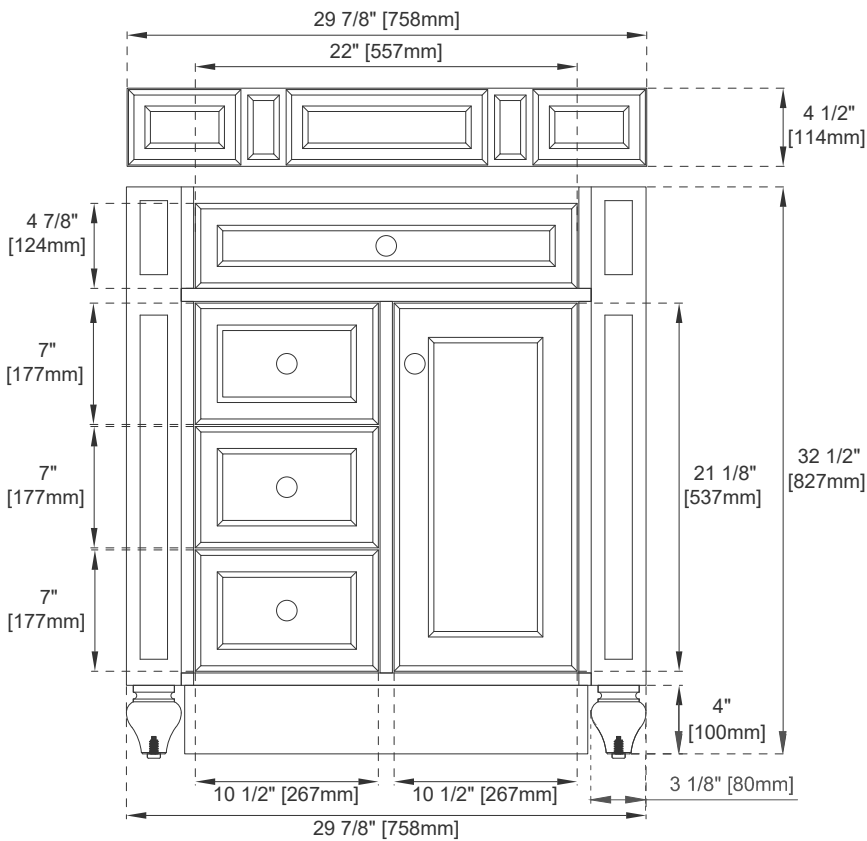

Drawer Box Material and Construction: 12mm Plywood/English Dovetail Joinery

Hardware Material and Finish: Zinc Alloy in Brushed Nickle Color

Fits Drain Hole Size: 1 3/4"

Full Extension, Soft Close Glides

European Soft Close Hinges

Aluminum Laminate Drawer Liners

Adjustable Levelers

Dimension

Width: 29-7/8"

Depth: 22-7/8"

Height: 32-1/2"

Rough-In Height: 21-1/2"

30" VANITY

Top View 1

Top View 2

Front View

Knob

All dimensions are nominal

30" VANITY

Side View 1

Side View 2

Back View

All dimensions are nominal