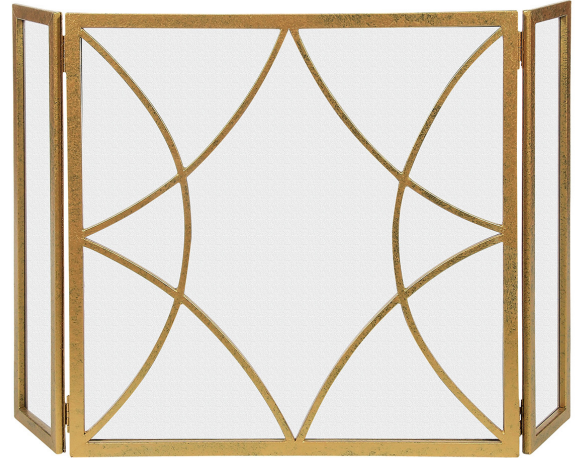

ELLAHOME

SKU#

**FS10**

Overall

30"h x 30"w x 8" / each side panels

Description

Add a glamorous touch to your fireplace display with this understated, contemporary fireplace screen. Featuring a slim metal frame accented with a curved diamond motif, this three-piece folding fireplace screen keeps preventing flying embers and adds a decorative piece to your living room space.

MG Metallic Graphite

OW Oyster White

SL Silver Leaf (+15%)

# London Fireplace Screen

Materials

Wrought Iron

Weight

25 lb