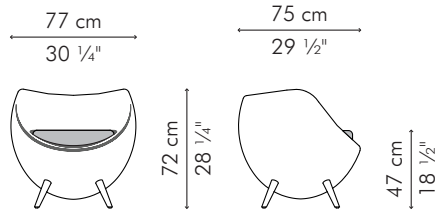

## EASY ARMCHAIR

### INDOOR

 16 kg / 35.5 lbs

 26 kg / 57 lbs

 0.45 m<sup>3</sup>

 0.95 m / 1.10 yds

INDOOR rattan, rattan peel, polyurethane foam, maple