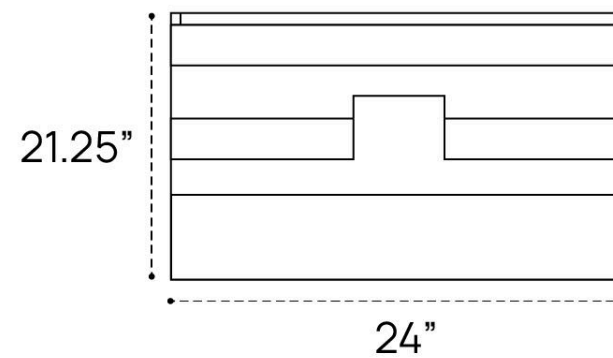

PRIMA VANITY PLUMBING GUIDE | 24 INCH

SIDE VIEW

TOP VIEW

BACK VIEW

PRIMA VANITY PLUMBING GUIDE | 30 INCH

SIDE VIEW

TOP VIEW

BACK VIEW

PRIMA VANITY PLUMBING GUIDE | 36 INCH

SIDE VIEW

TOP VIEW

BACK VIEW

SIDE VIEW

TOP VIEW

BACK VIEW