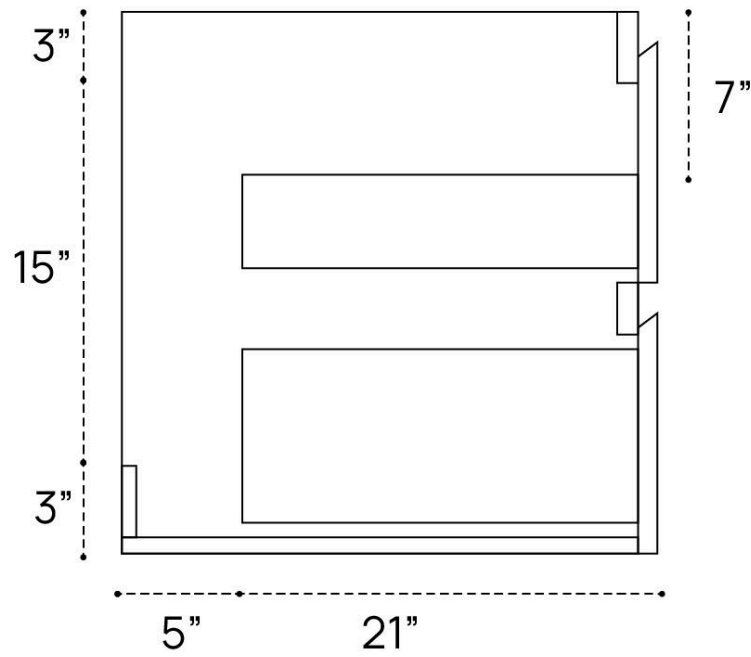

PRIMA VANITY PLUMBING GUIDE | 24 INCH

SIDE VIEW

TOP VIEW

BACK VIEW

PRIMA VANITY PLUMBING GUIDE | 30 INCH

SIDE VIEW

TOP VIEW

BACK VIEW

PRIMA VANITY PLUMBING GUIDE | 36 INCH

SIDE VIEW

TOP VIEW

BACK VIEW

SIDE VIEW

TOP VIEW

BACK VIEW