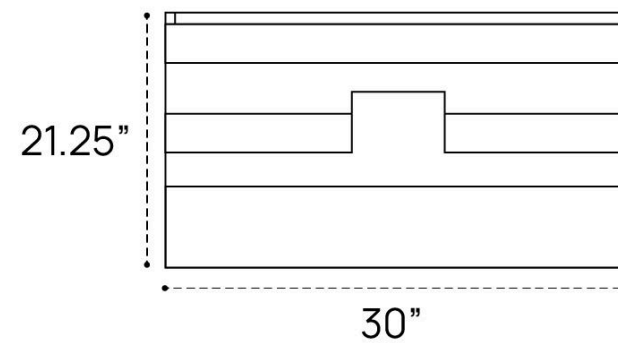

PRIMA VANITY PLUMBING GUIDE | 24 INCH

SIDE VIEW

TOP VIEW

BACK VIEW

PRIMA VANITY PLUMBING GUIDE | 30 INCH

SIDE VIEW

TOP VIEW

BACK VIEW

PRIMA VANITY PLUMBING GUIDE | 36 INCH

SIDE VIEW

TOP VIEW

BACK VIEW

SIDE VIEW

TOP VIEW

BACK VIEW