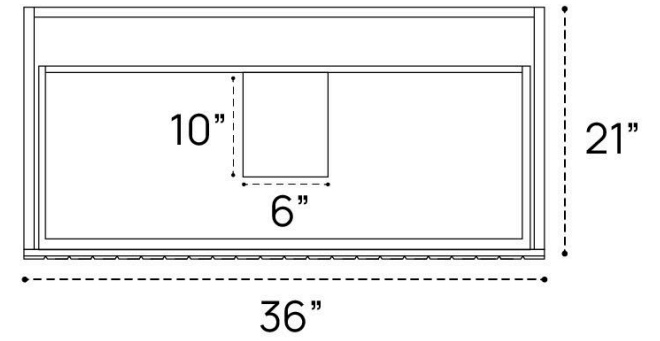

PRIMA VANITY PLUMBING GUIDE | 24 INCH

SIDE VIEW

TOP VIEW

BACK VIEW

PRIMA VANITY PLUMBING GUIDE | 30 INCH

SIDE VIEW

TOP VIEW

BACK VIEW

PRIMA VANITY PLUMBING GUIDE | 36 INCH

SIDE VIEW

TOP VIEW

BACK VIEW

SIDE VIEW

TOP VIEW

BACK VIEW