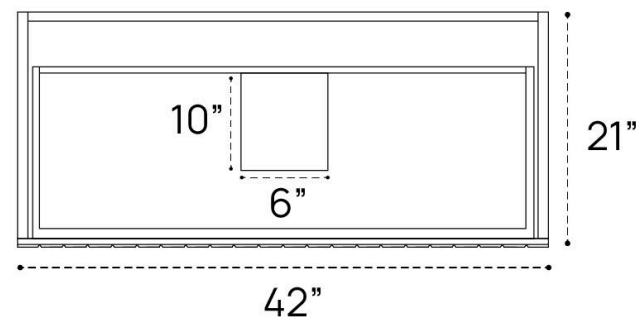

PRIMA VANITY PLUMBING GUIDE | 24 INCH

SIDE VIEW

TOP VIEW

BACK VIEW

PRIMA VANITY PLUMBING GUIDE | 30 INCH

SIDE VIEW

TOP VIEW

BACK VIEW

PRIMA VANITY PLUMBING GUIDE | 36 INCH

SIDE VIEW

TOP VIEW

BACK VIEW

SIDE VIEW

TOP VIEW

BACK VIEW