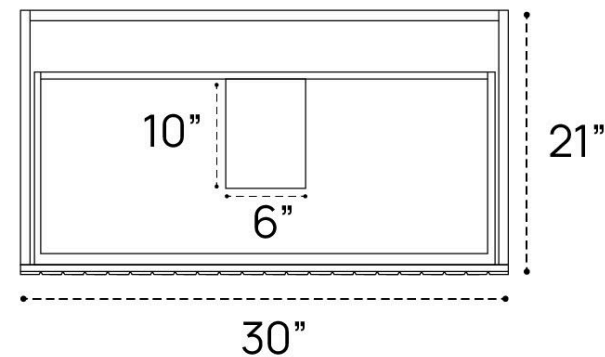

PRIMA VANITY PLUMBING GUIDE | 24 INCH

SIDE VIEW

TOP VIEW

BACK VIEW

PRIMA VANITY PLUMBING GUIDE | 30 INCH

SIDE VIEW

TOP VIEW

BACK VIEW

PRIMA VANITY PLUMBING GUIDE | 36 INCH

SIDE VIEW

TOP VIEW

BACK VIEW

SIDE VIEW

TOP VIEW

BACK VIEW