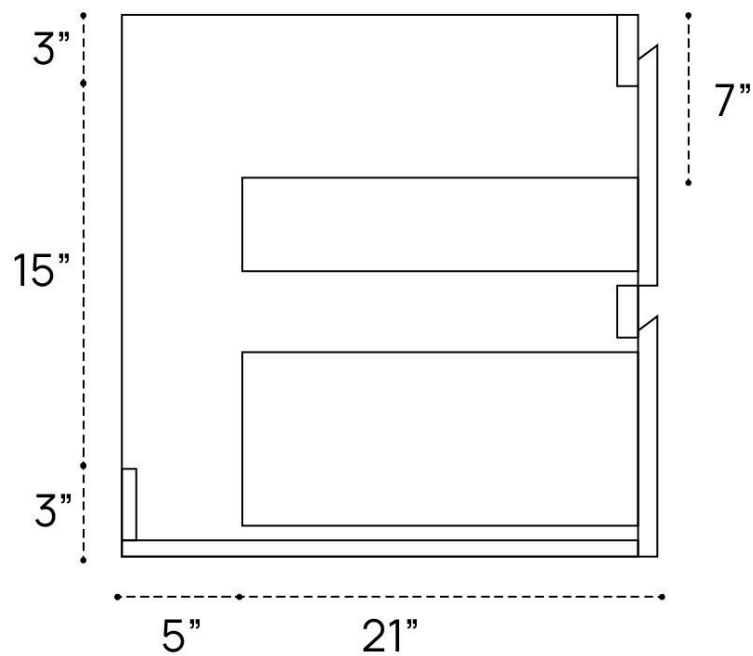

PRIMA VANITY PLUMBING GUIDE | 24 INCH

SIDE VIEW

TOP VIEW

BACK VIEW

PRIMA VANITY PLUMBING GUIDE | 30 INCH

SIDE VIEW

TOP VIEW

BACK VIEW

PRIMA VANITY PLUMBING GUIDE | 36 INCH

SIDE VIEW

TOP VIEW

BACK VIEW

SIDE VIEW

TOP VIEW

BACK VIEW