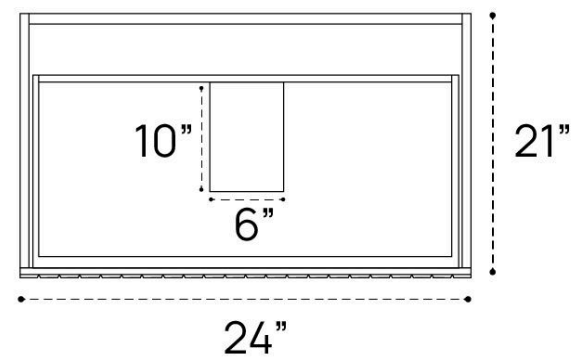

PRIMA VANITY PLUMBING GUIDE | 24 INCH

SIDE VIEW

TOP VIEW

BACK VIEW

PRIMA VANITY PLUMBING GUIDE | 30 INCH

SIDE VIEW

TOP VIEW

BACK VIEW

PRIMA VANITY PLUMBING GUIDE | 36 INCH

SIDE VIEW

TOP VIEW

BACK VIEW

SIDE VIEW

TOP VIEW

BACK VIEW