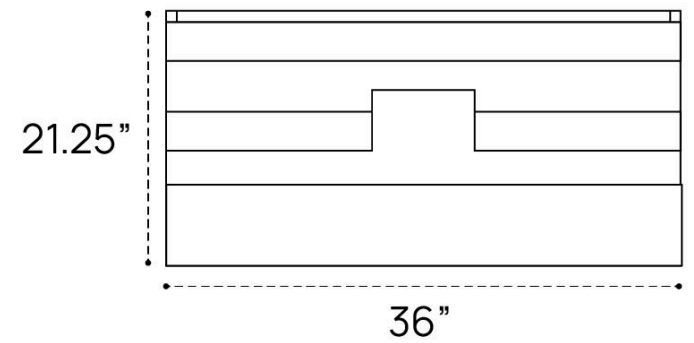

PRIMA VANITY PLUMBING GUIDE | 24 INCH

SIDE VIEW

TOP VIEW

BACK VIEW

PRIMA VANITY PLUMBING GUIDE | 30 INCH

SIDE VIEW

TOP VIEW

BACK VIEW

PRIMA VANITY PLUMBING GUIDE | 36 INCH

SIDE VIEW

TOP VIEW

BACK VIEW

SIDE VIEW

TOP VIEW

BACK VIEW