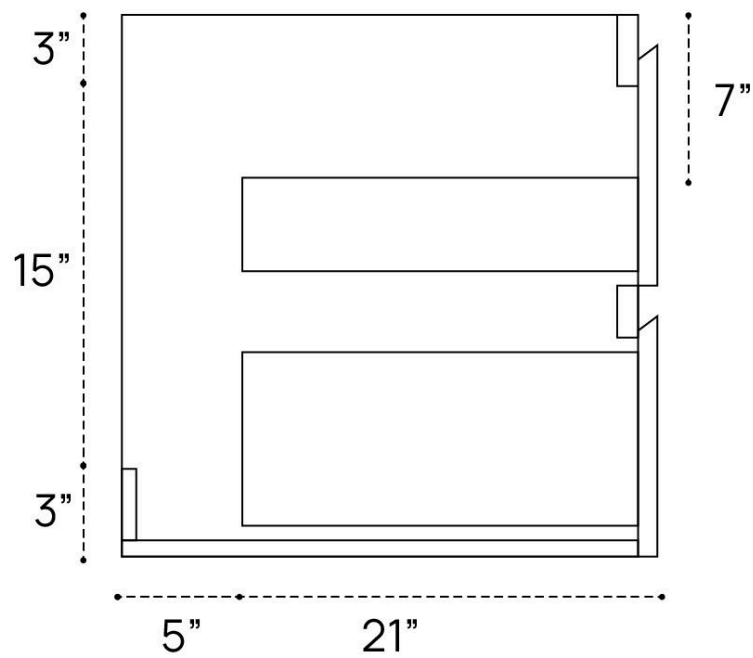

PRIMA VANITY PLUMBING GUIDE | 24 INCH

SIDE VIEW

TOP VIEW

BACK VIEW

PRIMA VANITY PLUMBING GUIDE | 30 INCH

SIDE VIEW

TOP VIEW

BACK VIEW

PRIMA VANITY PLUMBING GUIDE | 36 INCH

SIDE VIEW

TOP VIEW

BACK VIEW

SIDE VIEW

TOP VIEW

BACK VIEW