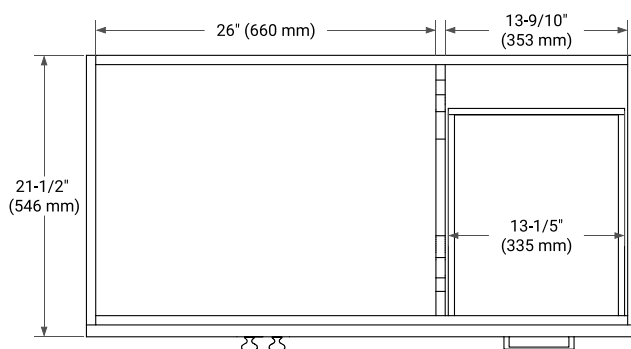

42" LEFT OFFSET CABINET

BASE CABINET DIMENSIONS

42" W x 21.5" D x 34.5" H

FEATURES

- Solid wood frame & plywood panels
- Dovetail drawers and joints
- Soft closing doors & drawers

HARDWARE FINISHES*

Brushed Nickel Satin Brass Matte Black Polished Chrome

PLAN VIEW

43" LEFT RECTANGLE SINK COUNTERTOP WITH 1.5 IN. THICKNESS

OVERALL DIMENSIONS

43" W x 22" D x 1.5" H

COUNTERTOP OPTIONS

Carrara Marble

White Quartz

FEATURES

- Solid countertop with mitered edges & seams
- Undermount white rectangular sink
- Pre-drilled for 8" widespread faucet

INCLUDED

- Countertop
- Matching Backsplash
- Rectangle Sink

COUNTERTOP PLAN VIEW

EDGE SIDE VIEW

THREE DIMENSIONAL COUNTERTOP VIEW