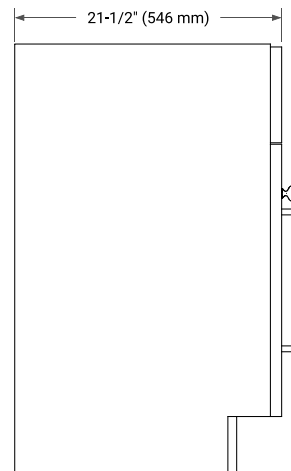

42" LEFT OFFSET CABINET

BASE CABINET DIMENSIONS

42" W x 21.5" D x 34.5" H

FEATURES

- Solid wood frame & plywood panels
- Dovetail drawers and joints
- Soft closing doors & drawers

HARDWARE FINISHES*

Brushed Nickel Satin Brass Matte Black Polished Chrome

PLAN VIEW

43" LEFT RECTANGLE SINK COUNTERTOP WITH 1.5 IN. THICKNESS

OVERALL DIMENSIONS

43" W x 22" D x 1.5" H

COUNTERTOP OPTIONS

Carrara Marble

White Quartz

FEATURES

- Solid countertop with mitered edges & seams
- Undermount white rectangular sink
- Pre-drilled for 8" widespread faucet

INCLUDED

- Countertop
- Matching Backsplash
- Rectangle Sink

COUNTERTOP PLAN VIEW

EDGE SIDE VIEW

THREE DIMENSIONAL COUNTERTOP VIEW