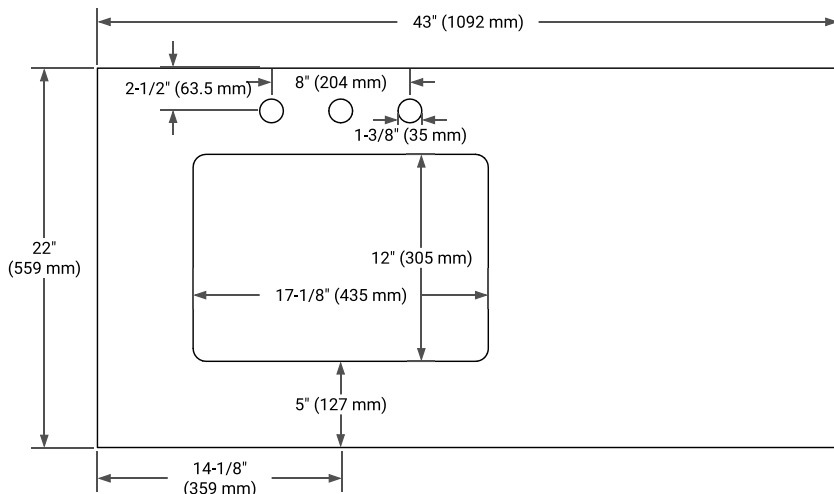

42" LEFT OFFSET CABINET

BASE CABINET DIMENSIONS

42" W x 21.5" D x 34.5" H

FEATURES

- Solid wood frame & plywood panels
- Dovetail drawers and joints
- Soft closing doors & drawers

HARDWARE FINISHES*

Brushed Nickel Satin Brass Matte Black Polished Chrome

PLAN VIEW

43" LEFT RECTANGLE SINK COUNTERTOP WITH 1.5 IN. THICKNESS

OVERALL DIMENSIONS

43" W x 22" D x 1.5" H

COUNTERTOP OPTIONS

Carrara Marble

White Quartz

FEATURES

- Solid countertop with mitered edges & seams
- Undermount white rectangular sink
- Pre-drilled for 8" widespread faucet

INCLUDED

- Countertop
- Matching Backsplash
- Rectangle Sink

COUNTERTOP PLAN VIEW

EDGE SIDE VIEW

THREE DIMENSIONAL COUNTERTOP VIEW