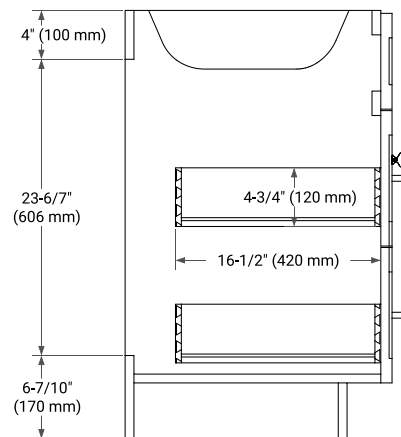

42" LEFT OFFSET CABINET

BASE CABINET DIMENSIONS

42" W x 21.5" D x 34.5" H

FEATURES

- Solid wood frame & plywood panels
- Dovetail drawers and joints
- Soft closing doors & drawers

HARDWARE FINISHES*

Brushed Nickel Satin Brass Matte Black Polished Chrome

PLAN VIEW

43" LEFT RECTANGLE SINK COUNTERTOP WITH 1.5 IN. THICKNESS

OVERALL DIMENSIONS

43" W x 22" D x 1.5" H

COUNTERTOP OPTIONS

Carrara Marble

White Quartz

FEATURES

- Solid countertop with mitered edges & seams
- Undermount white rectangular sink
- Pre-drilled for 8" widespread faucet

INCLUDED

- Countertop
- Matching Backsplash
- Rectangle Sink

COUNTERTOP PLAN VIEW

EDGE SIDE VIEW

THREE DIMENSIONAL COUNTERTOP VIEW