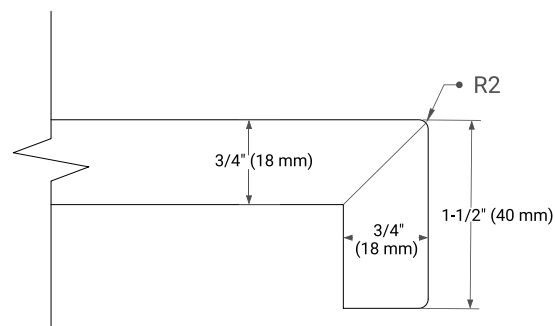

PLAN VIEW

43" LEFT RECTANGLE SINK COUNTERTOP WITH 1.5 IN. THICKNESS

OVERALL DIMENSIONS

43" W x 22" D x 1.5" H

COUNTERTOP OPTIONS

Carrara Marble

White Quartz

FEATURES

- Solid countertop with mitered edges & seams
- Undermount white rectangular sink
- Pre-drilled for 8" widespread faucet

INCLUDED

- Countertop
- Matching Backsplash
- Rectangle Sink

COUNTERTOP PLAN VIEW

EDGE SIDE VIEW

THREE DIMENSIONAL COUNTERTOP VIEW