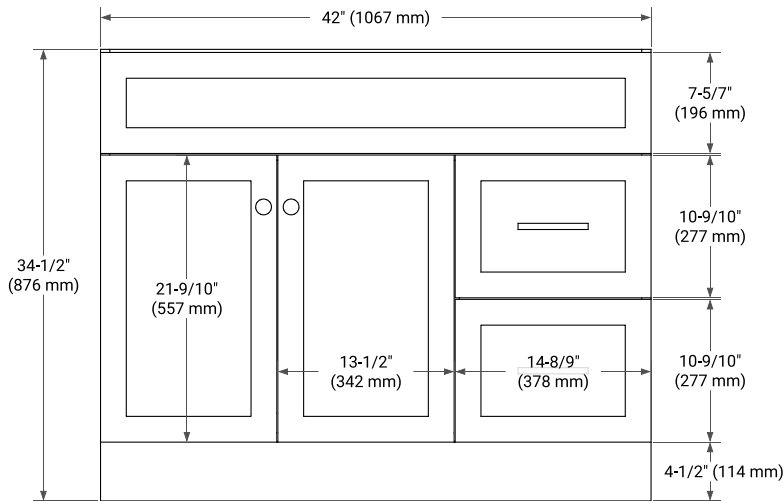

42" LEFT OFFSET CABINET

BASE CABINET DIMENSIONS

42" W x 21.5" D x 34.5" H

FEATURES

- Solid wood frame & plywood panels
- Dovetail drawers and joints
- Soft closing doors & drawers

HARDWARE FINISHES*

Brushed Nickel   Satin Brass   Matte Black   Polished Chrome

Hardware comes preinstalled with the illustrated option. Other finishes are available on our online store if you prefer a different one.

AVAILABLE COLORS

White   Grey   Midnight Blue   Black

FRONT VIEW

SIDE VIEW

PLAN VIEW