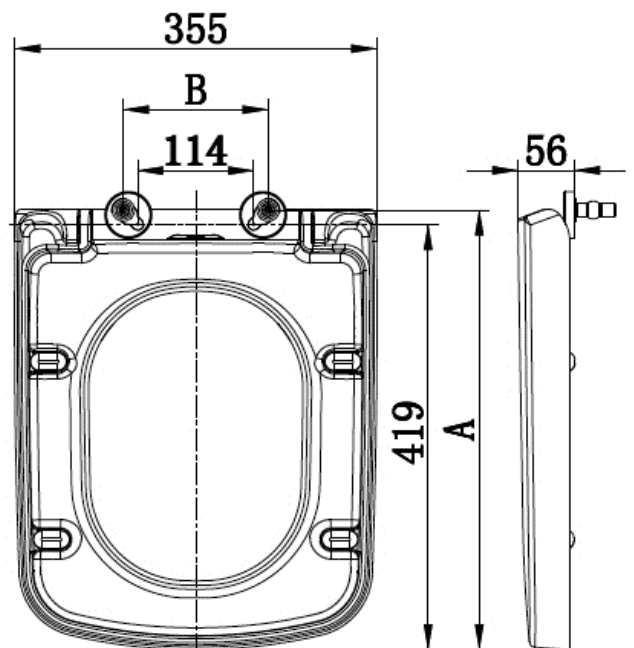

CUSTOMER DATA SHEET

DESCRIPTION:

W/H Pan And Soft Close Seat

CUSTOMER DATA SHEET - TOILET SEATS

DESCRIPTION: Soft Close Seat

PRODUCT DIMENSIONS

Length (mm)	Width (mm)	Height(mm)	Nett Wgt Kg
419	355	56	3.5

PACKAGING DATA

Box Colour	White Cardboard Box - Printed		
Box Qty	1	Label Colour	Not Applicable
Label Size	100 x 50	Label Qty	1

PACKAGING DIMENSIONS

Length (mm)	Width (mm)	Height (mm)	Gross Wgt Kg
365	500	50	3.5

OUTER BOX DIMENSIONS (If Applicable)

Length (mm)	Width (mm)	Height (mm)	Gross Wgt Kg
390	470	480	

PRODUCT DETAILS

Country of Origin	Turkey
Fitting Instruction	No
Product Material	Polypropylene
Seat Type	Square
Hinge Centres (Min)	150
Hinge Centres (Max)	186

CE Certification	Not Applicable
Colour/Finish	White
Fixing Method	Bottom Fix
Seat Function	Soft Close
Hinge Material	Polypropylene

CUSTOMER DATA SHEET - CERAMICS

DESCRIPTION: Square W/H Pan

PRODUCT DIMENSIONS