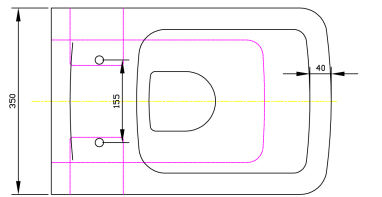

CUSTOMER DATA SHEET

DESCRIPTION:

W/H Pan And Soft Close Seat

CUSTOMER DATA SHEET - TOILET SEATS

DESCRIPTION: Soft Close Seat

PRODUCT DIMENSIONS

Length (mm)	Width (mm)	Height(mm)	Nett Wgt Kg
419	355	56	3.5

PACKAGING DATA

Box Colour	White Cardboard Box - Printed		
Box Qty	1	Label Colour	Not Applicable
Label Size	100 x 50	Label Qty	1

PACKAGING DIMENSIONS

Length (mm)	Width (mm)	Height (mm)	Gross Wgt Kg
365	500	50	3.5

OUTER BOX DIMENSIONS (If Applicable)

Length (mm)	Width (mm)	Height (mm)	Gross Wgt Kg
390	470	480	

PRODUCT DETAILS

Country of Origin	Turkey
Fitting Instruction	No
Product Material	Polypropylene
Seat Type	Square
Hinge Centres (Min)	150
Hinge Centres (Max)	186

Height (mm)	Width (mm)	Depth (mm)	Nett Wgt Kg
360	350	525	20

PACKAGING DIMENSIONS

Height (mm)	Width (mm)	Depth (mm)	Gross Wgt Kg
410	555	375	20

PACKAGING DATA

Box Colour	Brown Cardboard Box - Printed		
Box Qty	1	Label Colour	White Label
Label Size	100 x 50	Label Qty	2