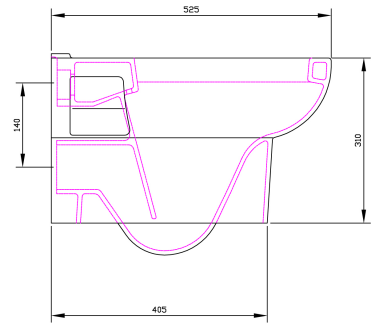

CUSTOMER DATA SHEET

DESCRIPTION:

W/H Pan And Soft Close Seat

CUSTOMER DATA SHEET - TOILET SEATS

DESCRIPTION: Soft Close Seat

PRODUCT DIMENSIONS

Length (mm)	Width (mm)	Height(mm)	Nett Wgt Kg
419	355	56	3.5

PACKAGING DATA

Box Colour	White Cardboard Box - Printed		
Box Qty	1	Label Colour	Not Applicable
Label Size	100 x 50	Label Qty	1

PACKAGING DIMENSIONS

Length (mm)	Width (mm)	Height (mm)	Gross Wgt Kg
365	500	50	3.5

OUTER BOX DIMENSIONS (If Applicable)

Length (mm)	Width (mm)	Height (mm)	Gross Wgt Kg
390	470	480	

PRODUCT DETAILS

Country of Origin	Turkey
Fitting Instruction	No
Product Material	Polypropylene
Seat Type	Square
Hinge Centres (Min)	150
Hinge Centres (Max)	186

Height (mm)	Width (mm)	Depth (mm)	Nett Wgt Kg
360	350	525	20

PACKAGING DIMENSIONS

Height (mm)	Width (mm)	Depth (mm)	Gross Wgt Kg
410	555	375	20

PACKAGING DATA

Box Colour	Brown Cardboard Box - Printed		
Box Qty	1	Label Colour	White Label
Label Size	100 x 50	Label Qty	2