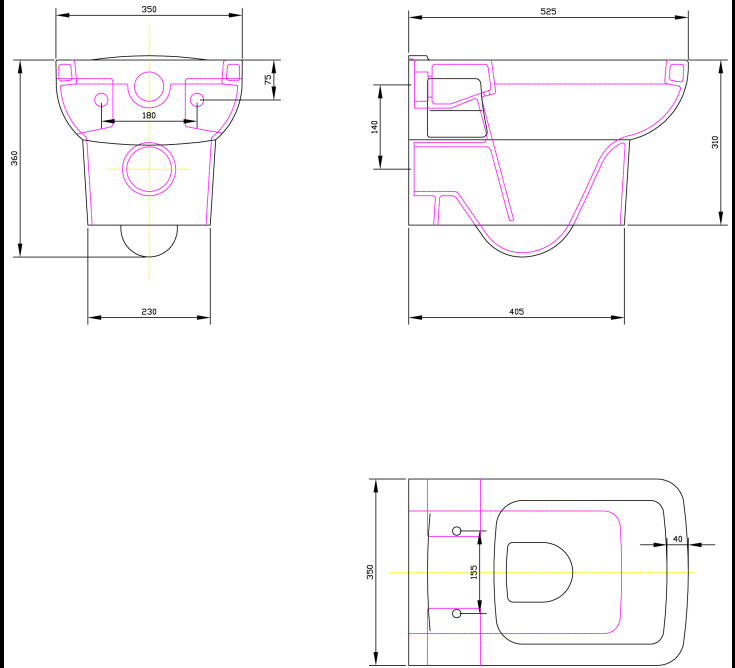

Box Colour	White Cardboard Box - Printed		
Box Qty	1	Label Colour	Not Applicable
Label Size	100 x 50	Label Qty	1

PACKAGING DIMENSIONS

Length (mm)	Width (mm)	Height (mm)	Gross Wgt Kg
365	500	50	3.5

OUTER BOX DIMENSIONS (If Applicable)

Length (mm)	Width (mm)	Height (mm)	Gross Wgt Kg
390	470	480	

PRODUCT DETAILS

Country of Origin	Turkey
Fitting Instruction	No
Product Material	Polypropylene
Seat Type	Square
Hinge Centres (Min)	150
Hinge Centres (Max)	186

CE Certification	Not Applicable
Colour/Finish	White
Fixing Method	Bottom Fix
Seat Function	Soft Close
Hinge Material	Polypropylene

CUSTOMER DATA SHEET - CERAMICS

DESCRIPTION: Square W/H Pan

PRODUCT DIMENSIONS

Height (mm)	Width (mm)	Depth (mm)	Nett Wgt Kg
360	350	525	20

PACKAGING DIMENSIONS

Height (mm)	Width (mm)	Depth (mm)	Gross Wgt Kg
410	555	375	20

PACKAGING DATA

Box Colour	Brown Cardboard Box - Printed		
Box Qty	1	Label Colour	White Label
Label Size	100 x 50	Label Qty	2