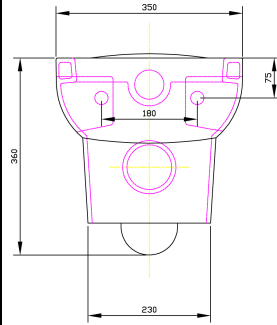

CUSTOMER DATA SHEET

DESCRIPTION:

W/H Pan And Soft Close Seat

CUSTOMER DATA SHEET - TOILET SEATS

DESCRIPTION: Soft Close Seat

PRODUCT DIMENSIONS

Length (mm)	Width (mm)	Height(mm)	Nett Wgt Kg
419	355	56	3.5

PACKAGING DATA

Box Colour	White Cardboard Box - Printed		
Box Qty	1	Label Colour	Not Applicable
Label Size	100 x 50	Label Qty	1

PACKAGING DIMENSIONS

Length (mm)	Width (mm)	Height (mm)	Gross Wgt Kg
365	500	50	3.5

OUTER BOX DIMENSIONS (If Applicable)

Length (mm)	Width (mm)	Height (mm)	Gross Wgt Kg
390	470	480	

PRODUCT DETAILS

Country of Origin	Turkey
Fitting Instruction	No
Product Material	Polypropylene
Seat Type	Square
Hinge Centres (Min)	150
Hinge Centres (Max)	186

Height (mm)	Width (mm)	Depth (mm)	Nett Wgt Kg
360	350	525	20

PACKAGING DIMENSIONS

Height (mm)	Width (mm)	Depth (mm)	Gross Wgt Kg
410	555	375	20

PACKAGING DATA

Box Colour	Brown Cardboard Box - Printed		
Box Qty	1	Label Colour	White Label
Label Size	100 x 50	Label Qty	2