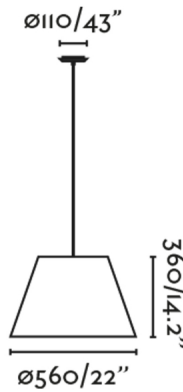

### General characteristics

Fixation	Ceiling
voltage	120V
Hertz	60Hz
Cable length	0.02 ft
Max. Power	15W