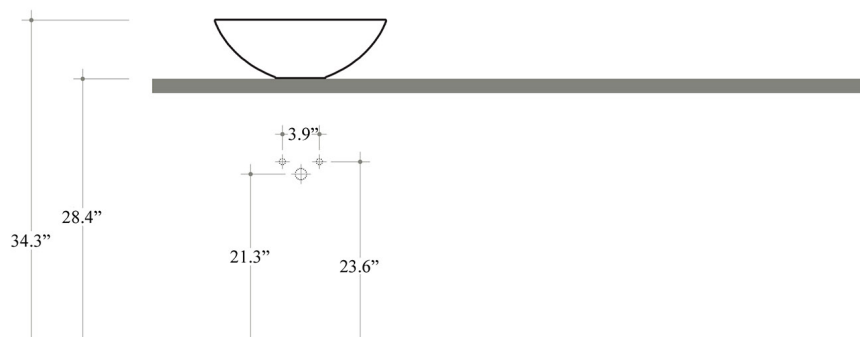

Finishes:

-  Glossy White
-  Matte White
-  Glossy Black
-  Matte Black

* WS Bath Collections reserves the right to revise dimensions or information on this sheet without notice

Collection Pod	Model Pod 42.42 - POL01	Dimensions Metric <i>1 inch = 2.54 cm</i> <i>1 inch = 25.4 mm</i>	 1051 Lea Drive - Collegeville, PA 19426 Tel. 215 513 9400 - Fax 610 831 0215 www.ws bathcollections.com - info@ws bathcollections.com
----------------------------	-------------------------------------	---	---

Pod 42.42 - POL01

Collection
Pod

Model |
Pod 42.42 - POL01

Dimensions Metric
1 inch = 2.54 cm
1 inch = 25.4 mm

WS[®]
BATH
COLLECTIONS

1051 Lea Drive - Collegeville, PA 19426
Tel. 215 513 9400 - Fax 610 831 0215
www.ws bathcollections.com - info@ws bathcollections.com