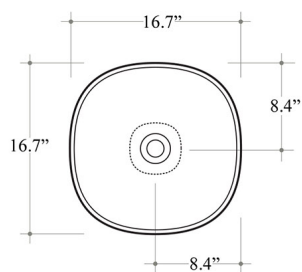

Finishes:

-  Glossy White
-  Matte White
-  Glossy Black
-  Matte Black

* WS Bath Collections reserves the right to revise dimensions or information on this sheet without notice

Collection Pod	Model Pod 42.42 - POL01	Dimensions Metric <i>1 inch = 2.54 cm</i> <i>1 inch = 25.4 mm</i>	 1051 Lea Drive - Collegeville, PA 19426 Tel. 215 513 9400 - Fax 610 831 0215 www.ws bathcollections.com - info@ws bathcollections.com
----------------------------	-------------------------------------	---	---

Pod 42.42 - POL01

Collection
Pod

Model |
Pod 42.42 - POL01

Dimensions Metric
1 inch = 2.54 cm
1 inch = 25.4 mm

WS[®]
BATH
COLLECTIONS

1051 Lea Drive - Collegeville, PA 19426
Tel. 215 513 9400 - Fax 610 831 0215
www.ws bathcollections.com - info@ws bathcollections.com

Bolts

Silicone (optional)

Collection
Pod

Model |
Pod 42.42 - POL01

Dimensions Metric

1 inch = 2.54 cm
1 inch = 25.4 mm

WS[®]
BATH
COLLECTIONS

1051 Lea Drive - Collegeville, PA 19426
Tel. 215 513 9400 - Fax 610 831 0215