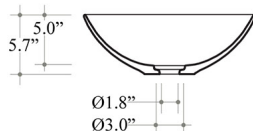

Finishes:

-  Glossy White
-  Matte White
-  Glossy Black
-  Matte Black

* WS Bath Collections reserves the right to revise dimensions or information on this sheet without notice

Collection Pod	Model Pod 42.42 - POL01	Dimensions Metric <i>1 inch = 2.54 cm</i> <i>1 inch = 25.4 mm</i>	 1051 Lea Drive - Collegeville, PA 19426 Tel. 215 513 9400 - Fax 610 831 0215 www.ws bathcollections.com - info@ws bathcollections.com
----------------------------	-------------------------------------	---	---

Pod 42.42 - POL01

Collection
Pod

Model |
Pod 42.42 - POL01

Dimensions Metric
1 inch = 2.54 cm
1 inch = 25.4 mm

WS[®]
BATH
COLLECTIONS

1051 Lea Drive - Collegeville, PA 19426
Tel. 215 513 9400 - Fax 610 831 0215
www.ws bathcollections.com - info@ws bathcollections.com