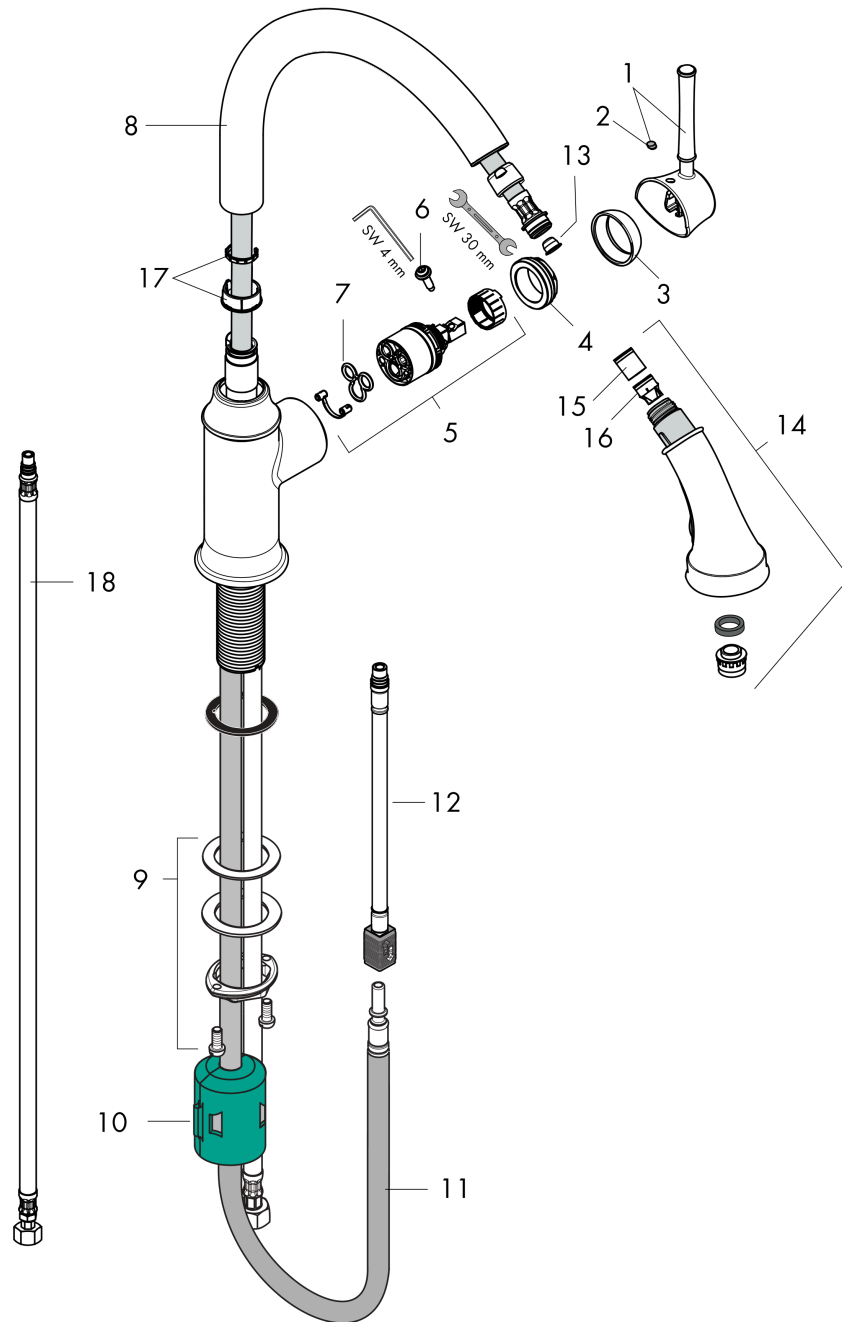

Talis C
HighArc Kitchen Faucet, 2-Spray Pull-Down, 1.75 GPM
 Finishes : **chrome** Part no. : **04215000**

Description

Features

- Swivel range 150°
- Aerated spray, needle spray
- Locking spray diverter (reverts to default spray mode upon valve closing)
- MagFit magnetic sprayhead docking
- deck mounted
- Flow: 1.75 GPM (6.6 L/Min)
- Ceramic cartridge
- 3/8" connections
- Integrated double backflow prevention

Item details

List Price \$ 693.00

Technology

Compliance

Product image

Scale drawing

Talis C
HighArc Kitchen Faucet, 2-Spray Pull-Down, 1.75 GPM
 Finishes : **chrome** Part no. : **04215000**

Exploded drawing

Year of production: >11/20

Talis C
HighArc Kitchen Faucet, 2-Spray Pull-Down, 1.75 GPM
 Finishes : **chrome** Part no. : **04215000**

Spare parts list

Year of production: >11/20

| Pos. | Description | Part no. | Price | PU |
|------|-----------------------------------|----------|-------|----|
| 1 | handle | 95900000 | - | 1 |
| 2 | screw cover | 96338000 | - | 1 |
| 3 | flange | 95498000 | - | 1 |
| 4 | nut | 97209000 | - | 1 |
| 5 | cartridge, assy | 92730000 | - | 1 |
| 6 | locking screw for handle | 95140000 | - | 1 |
| 7 | seal | 95008000 | - | 1 |
| 8 | spout cpl. | 95897000 | - | 1 |
| 9 | fixing set (Ø 34) | 95049000 | - | 1 |
| 10 | weight | 98551000 | - | 1 |
| 11 | hose 1,50 m | 88624000 | - | 1 |
| 12 | connection hose 600 mm M10x1 | 95561000 | - | 1 |
| 13 | filter | 97735000 | - | 1 |
| 14 | handspray | 95899000 | - | 1 |
| 15 | non return valve | 93218000 | - | 1 |
| 16 | set of non return valves DW 15 | 97350000 | - | 1 |
| 18 | connection hose 35½" M8x0,75 3/8" | 96316001 | - | 1 |