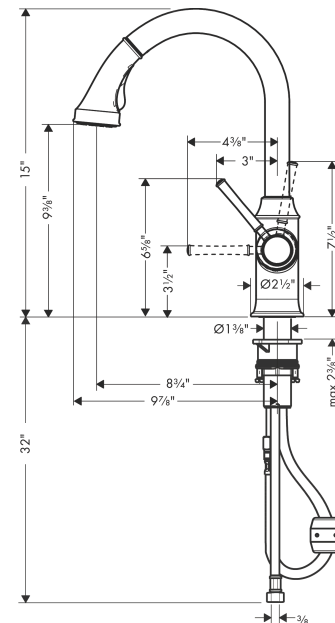

Talis C
HighArc Kitchen Faucet, 2-Spray Pull-Down, 1.75 GPM
 Finishes : **chrome** Part no. : **04215000**

Description

Features

- Swivel range 150°
- Aerated spray, needle spray
- Locking spray diverter (reverts to default spray mode upon valve closing)
- MagFit magnetic sprayhead docking
- deck mounted
- Flow: 1.75 GPM (6.6 L/Min)
- Ceramic cartridge
- 3/8" connections
- Integrated double backflow prevention

Item details

List Price \$ 693.00

Technology

Compliance

Product image

Scale drawing

Talis C
HighArc Kitchen Faucet, 2-Spray Pull-Down, 1.75 GPM
 Finishes : **chrome** Part no. : **04215000**

Exploded drawing

Year of production: >11/20

Talis C
HighArc Kitchen Faucet, 2-Spray Pull-Down, 1.75 GPM
 Finishes : **chrome** Part no. : **04215000**

Spare parts list

Year of production: >11/20

| Pos. | Description | Part no. | Price | PU |
|------|-----------------------------------|----------|-------|----|
| 1 | handle | 95900000 | - | 1 |
| 2 | screw cover | 96338000 | - | 1 |
| 3 | flange | 95498000 | - | 1 |
| 4 | nut | 97209000 | - | 1 |
| 5 | cartridge, assy | 92730000 | - | 1 |
| 6 | locking screw for handle | 95140000 | - | 1 |
| 7 | seal | 95008000 | - | 1 |
| 8 | spout cpl. | 95897000 | - | 1 |
| 9 | fixing set (Ø 34) | 95049000 | - | 1 |
| 10 | weight | 98551000 | - | 1 |
| 11 | hose 1,50 m | 88624000 | - | 1 |
| 12 | connection hose 600 mm M10x1 | 95561000 | - | 1 |
| 13 | filter | 97735000 | - | 1 |
| 14 | handspray | 95899000 | - | 1 |
| 15 | non return valve | 93218000 | - | 1 |
| 16 | set of non return valves DW 15 | 97350000 | - | 1 |
| 18 | connection hose 35½" M8x0,75 3/8" | 96316001 | - | 1 |