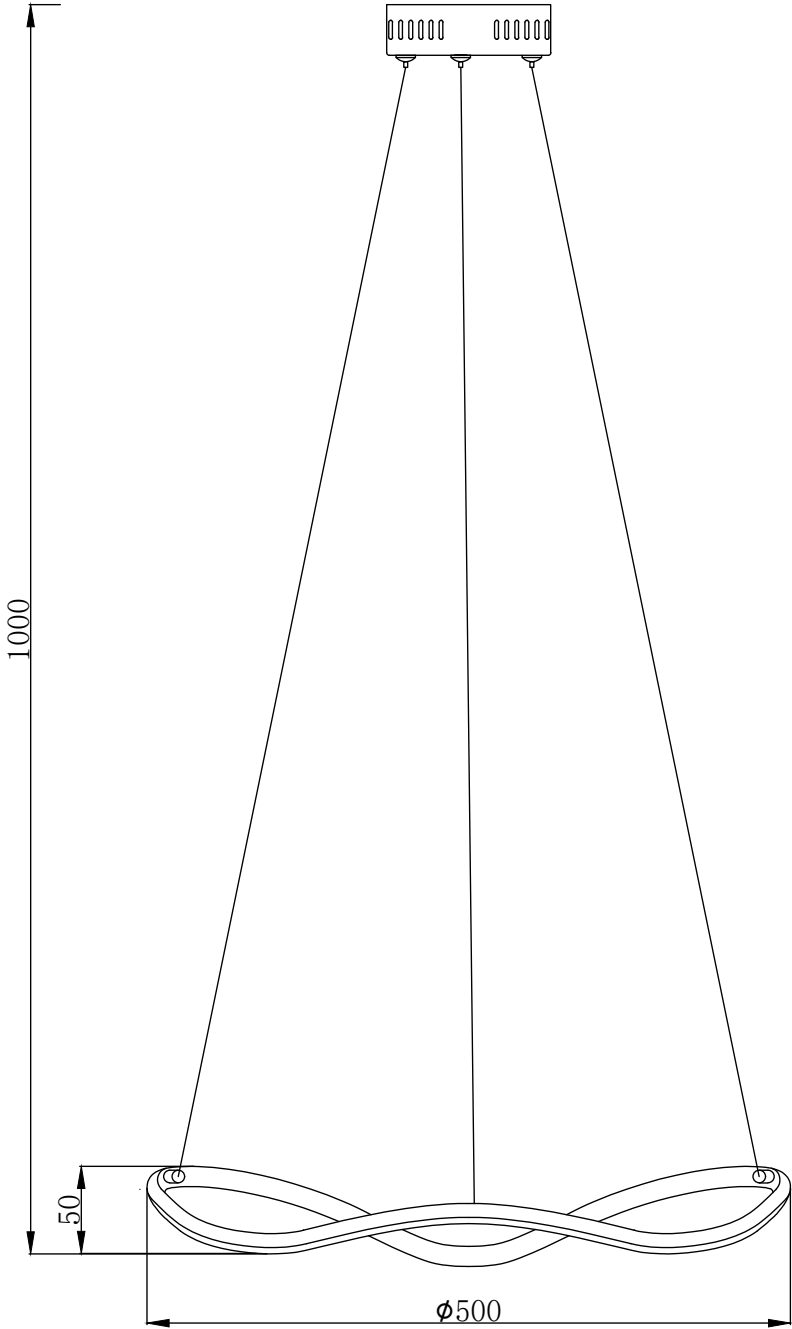

CERTIFICATION