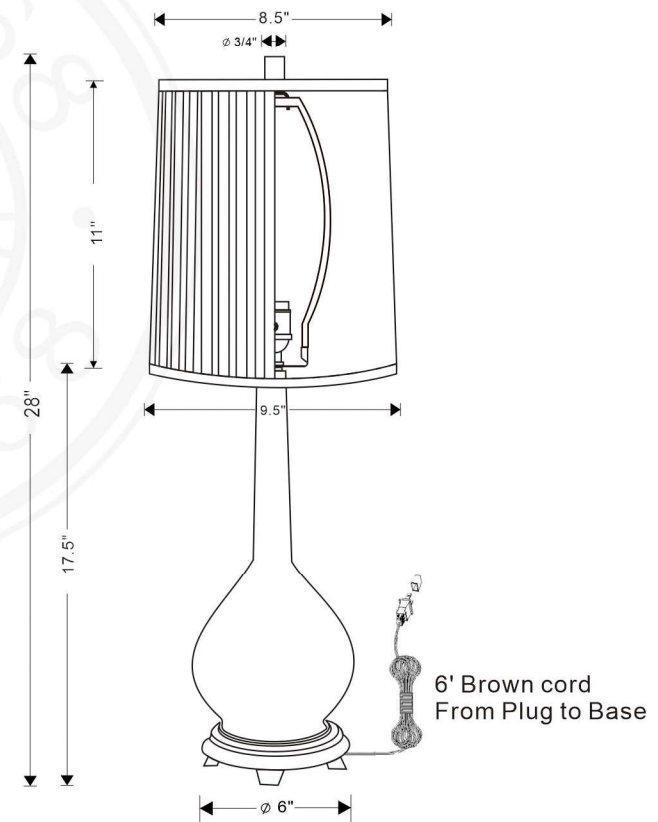

DANIEL BLACK LAMP

Daniel Black Lamp
Items # LPAS-014-01

Height: 28"
Width: 10"
Base: 6 "gold leaf wooden base .
Finial: Age brass 3/4"x1.5"h cylinder finial.
Finish: Porcelain.
Shade Details: 8.5"x 9.5"x 11"sh
Sockets: In- line switch.
Wattage: 100 watt max .