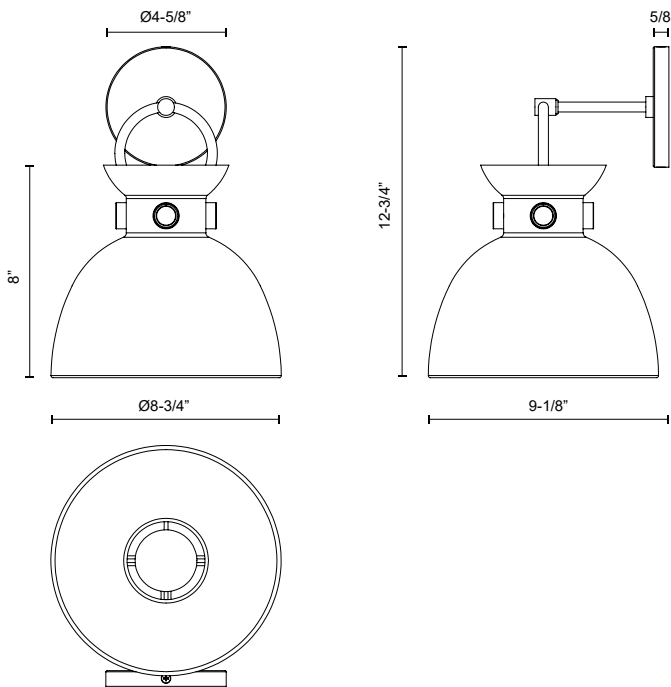

alora mood

P. 1.855.855.8926

CANADA: 19054 28TH Avenue Surrey - BC V3Z 6M3

USA: 3035 E. Lone Mountain Rd - Las Vegas, NV, 89081

WALDO WV411309

FIXTURE DIMENSIONS	W8-3/4" x H12-3/4" x E9-1/8"
HEIGHT FROM CENTER	10-1/2"
EXTENSION	9-1/8"
LAMP TYPE	E26
WATTAGE	1 x 60W
MAX WATTAGE	60W
BULB QTY	1
BULBS INCLUDED	No
VOLTAGE	120V
MATERIAL	Steel
INSTALL OPTIONS	Down Only
LOCATION	Damp
CANOPY DIMENSIONS	D4-5/8" x E5/8"
BRAND	Alora Mood

[D - Diameter, L - Length, W - Width, H - Height, E - Extension]

AVAILABLE FINISHES:

WV411309AG
Aged Gold

WV411309AGMB
Aged Gold/Matte
Black

WV411309MBAG
Matte Black/Aged
Gold

*For complete warranty terms, please visit: www.aloralighting.com/warranty