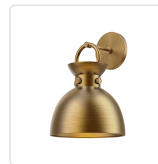

alora mood

P. 1.855.855.8926

CANADA: 19054 28TH Avenue Surrey - BC V3Z 6M3

USA: 3035 E. Lone Mountain Rd - Las Vegas, NV, 89081

WALDO WV411309

FIXTURE DIMENSIONS	W8-3/4" x H12-3/4" x E9-1/8"
HEIGHT FROM CENTER	10-1/2"
EXTENSION	9-1/8"
LAMP TYPE	E26
WATTAGE	1 x 60W
MAX WATTAGE	60W
BULB QTY	1
BULBS INCLUDED	No
VOLTAGE	120V
MATERIAL	Steel
INSTALL OPTIONS	Down Only
LOCATION	Damp
CANOPY DIMENSIONS	D4-5/8" x E5/8"
BRAND	Alora Mood

[D - Diameter, L - Length, W - Width, H - Height, E - Extension]

AVAILABLE FINISHES:

WV411309AG
Aged Gold

WV411309AGMB
Aged Gold/Matte
Black

WV411309MBAG
Matte Black/Aged
Gold

*For complete warranty terms, please visit: www.aloralighting.com/warranty