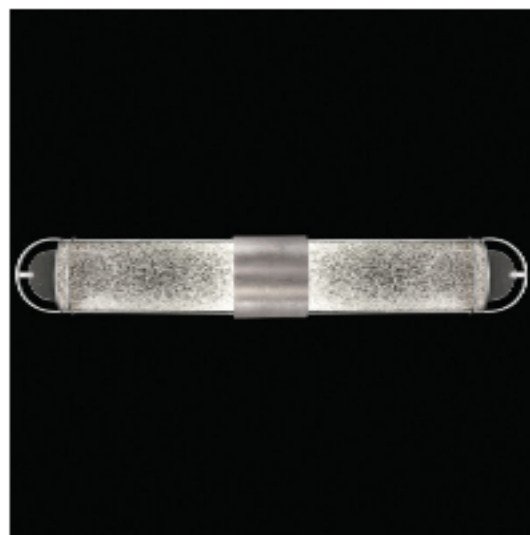

## BOND 35" W BATH BAR

### DESCRIPTION

Luxury LED bath fixture featuring illuminated cylinders formed by handcrafted glass set within a silhouette, beautifully lit from within, spanning space vertically or horizontally. Shown in our standard Silver Leaf finish with "Diamond Blanket" naturally faceted crystal frit glass, thermally induced to an exact heat, creating a blanket of sparkling crystal.

### MODEL NUMBER

915050-41

### DIMENSIONS

5.4" H x 35.3" W x 3.5" D ( 13.72 cm x 89.66 cm x 8.89 cm )