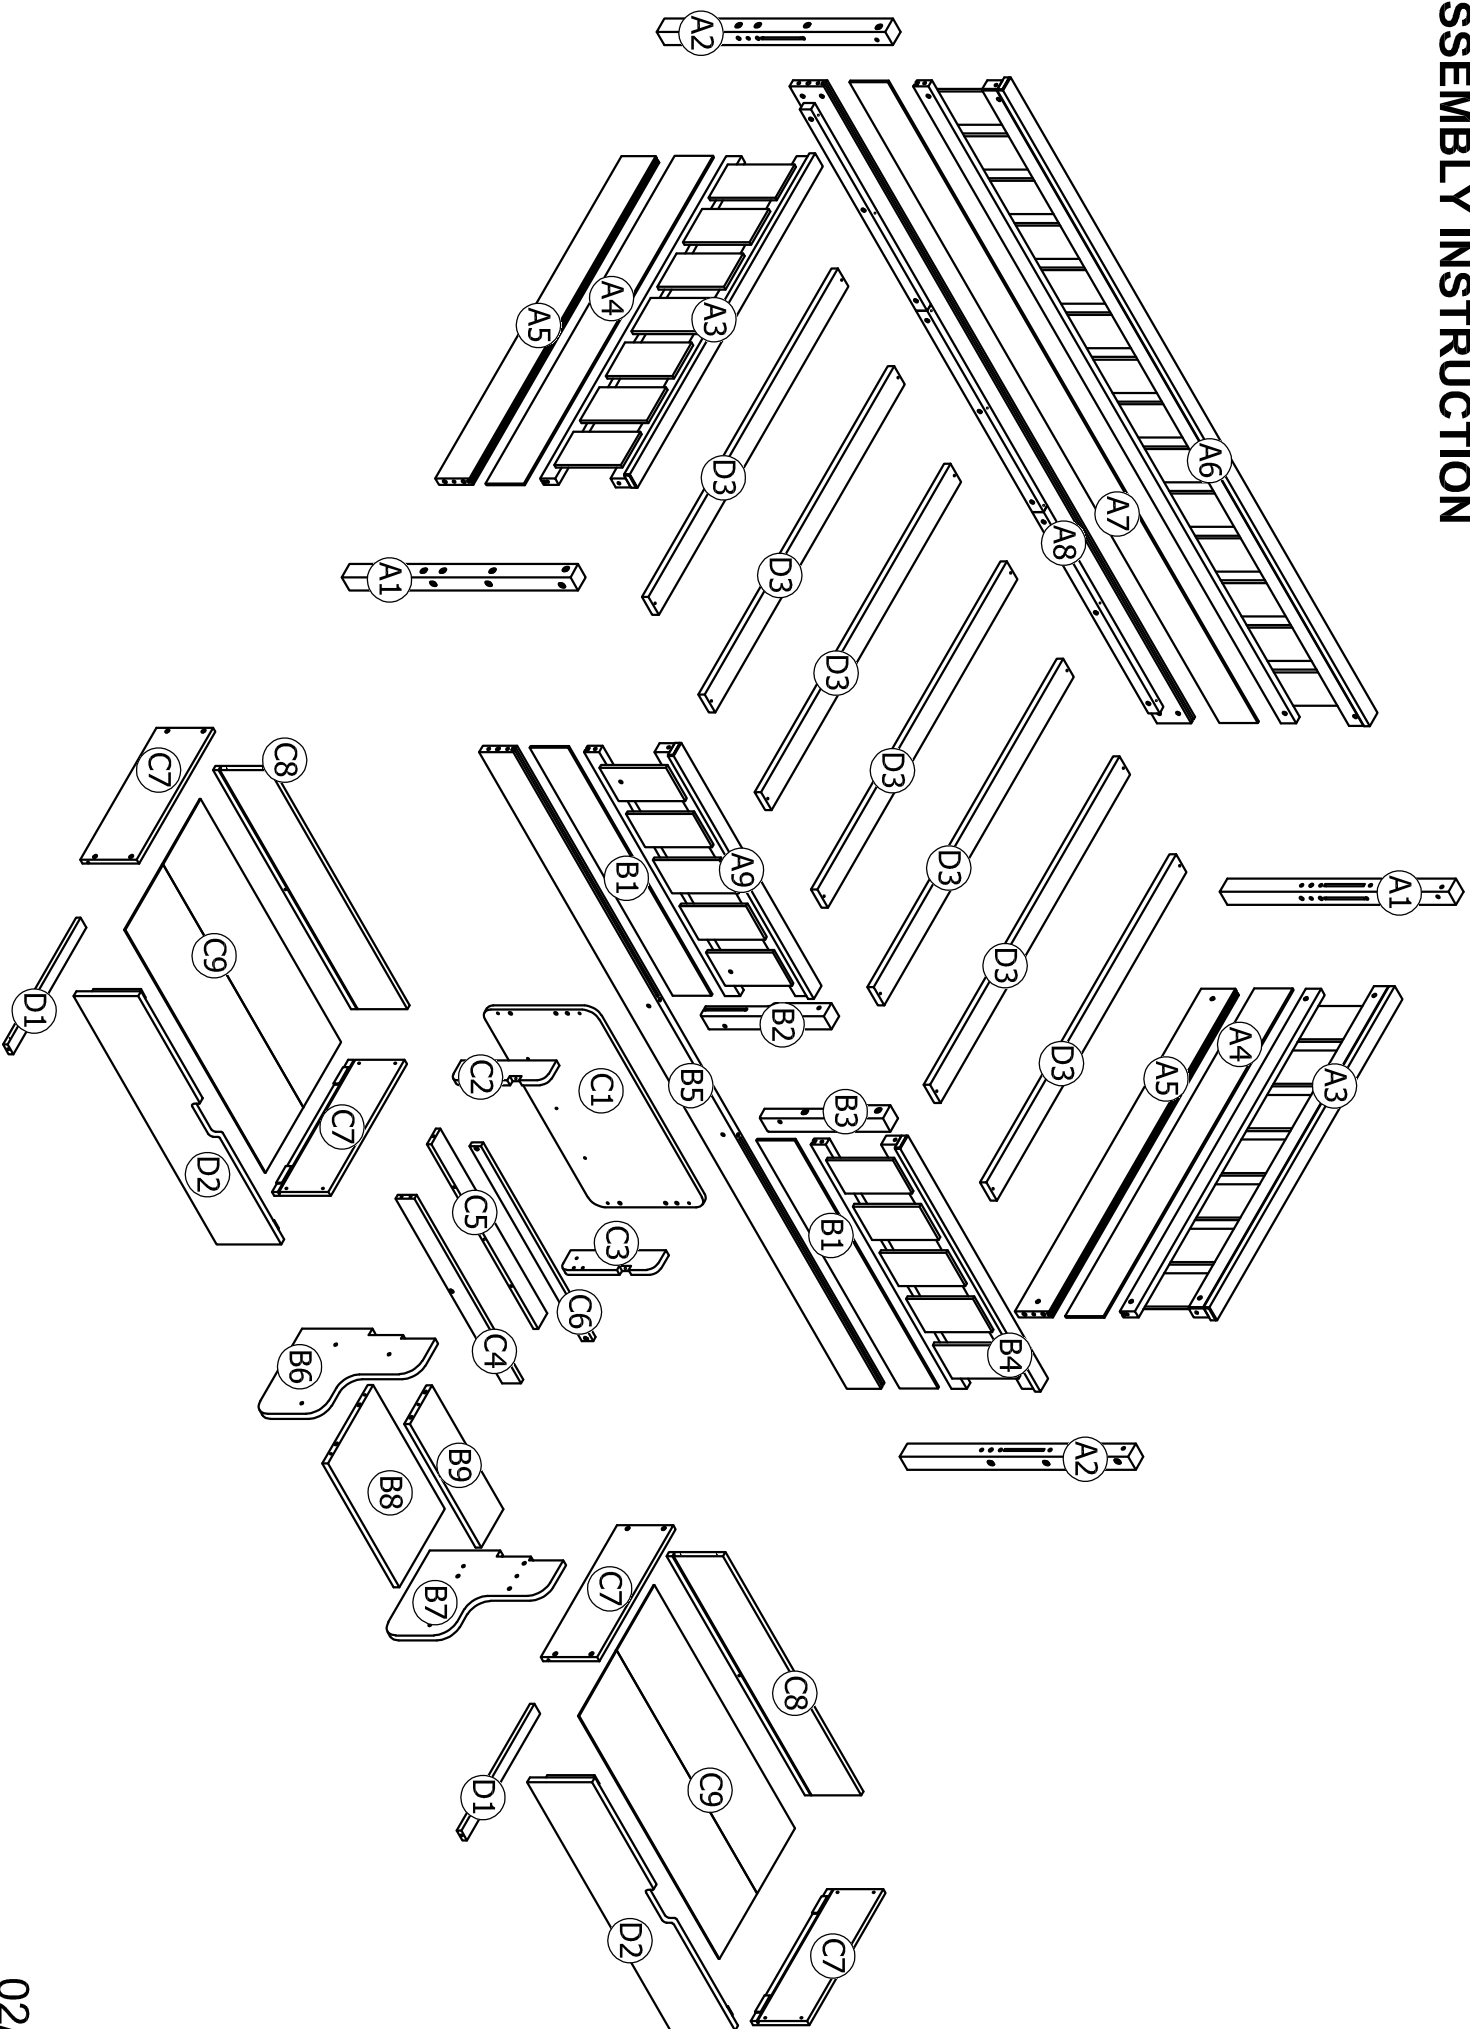

ASSEMBLY INSTRUCTION

SKU CODE: (BW00376)

Bed type

Length

Width

Thickness

Twin Standard

75"

38 - 38 ¹/₂"

6" max

This set is included 1 boxes if don't receive full 1 boxes please contact our customer service team.

ASSEMBLY INSTRUCTION

Part List (BW00376)

<p>A1</p>  <p>Leg-2pcs</p>	<p>A2</p>  <p>Leg-2pcs</p>	<p>A3</p>  <p>WoodBar-2pcs</p>
<p>A4</p>  <p>Panel-2pcs</p>	<p>A5</p>  <p>WoodBar-2pcs</p>	<p>A6</p>  <p>WoodBar-1pc</p>
<p>A7</p>  <p>Panel-1pc</p>	<p>A8</p>  <p>Side Rail-1pc</p>	<p>A9</p>  <p>WoodBar-1pc</p>
<p>B1</p>  <p>Panel-2pcs</p>	<p>B2</p>  <p>WoodBar-1pc</p>	<p>B3</p>  <p>WoodBar-1pc</p>
<p>B4</p>  <p>WoodBar-1pc</p>	<p>B5</p>  <p>Side Rail-1pc</p>	<p>B6</p>  <p>Panel-1pc</p>
<p>B7</p>  <p>Panel-1pc</p>	<p>B8</p>  <p>Panel-1pc</p>	<p>B9</p>  <p>Panel-1pc</p>
<p>C1</p>  <p>Panel-1pc</p>	<p>C2</p>  <p>WoodBar-1pc</p>	<p>C3</p>  <p>WoodBar-1pc</p>