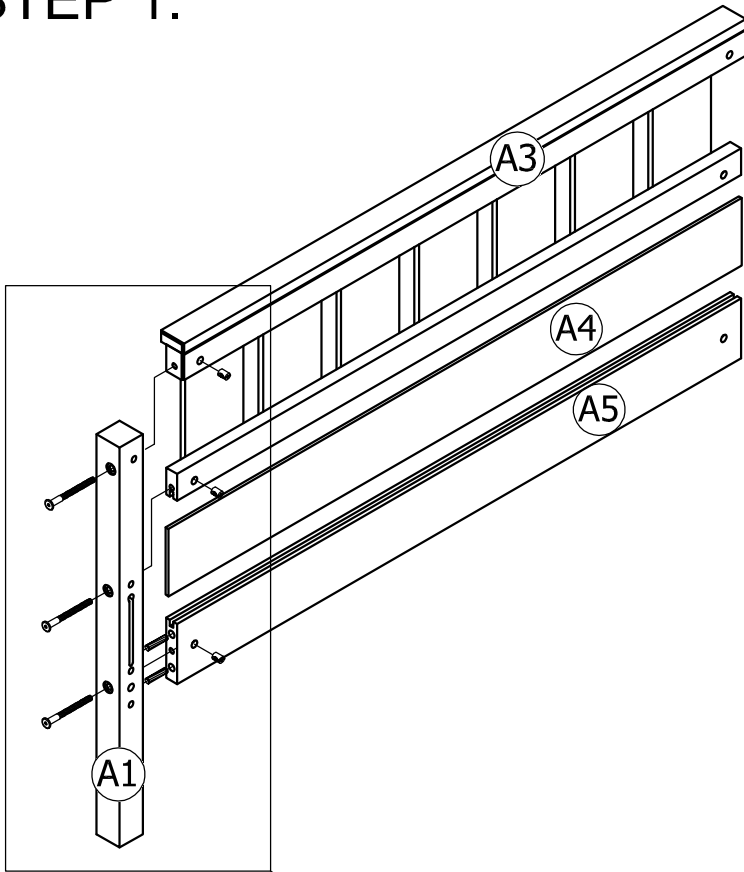

STEP 1:

2	3	5
3(pcs)	3(pcs)	2(pcs)

STEP 2:

2	3	5
3(pcs)	3(pcs)	2(pcs)