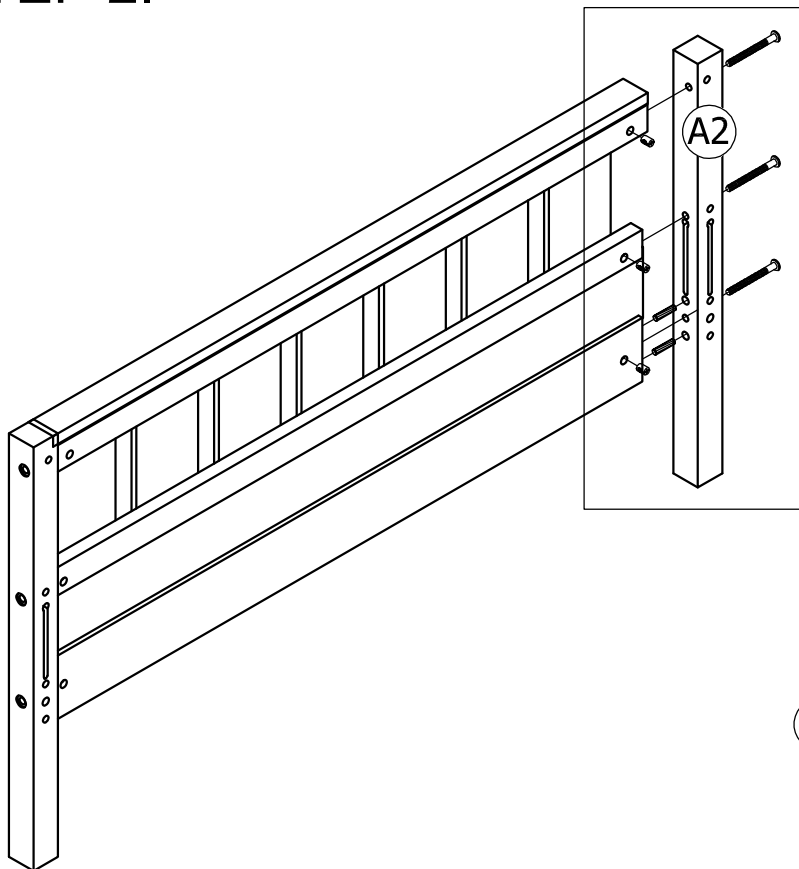

STEP 1:

2	3	5
3(pcs)	3(pcs)	2(pcs)

STEP 2:

2	3	5
3(pcs)	3(pcs)	2(pcs)