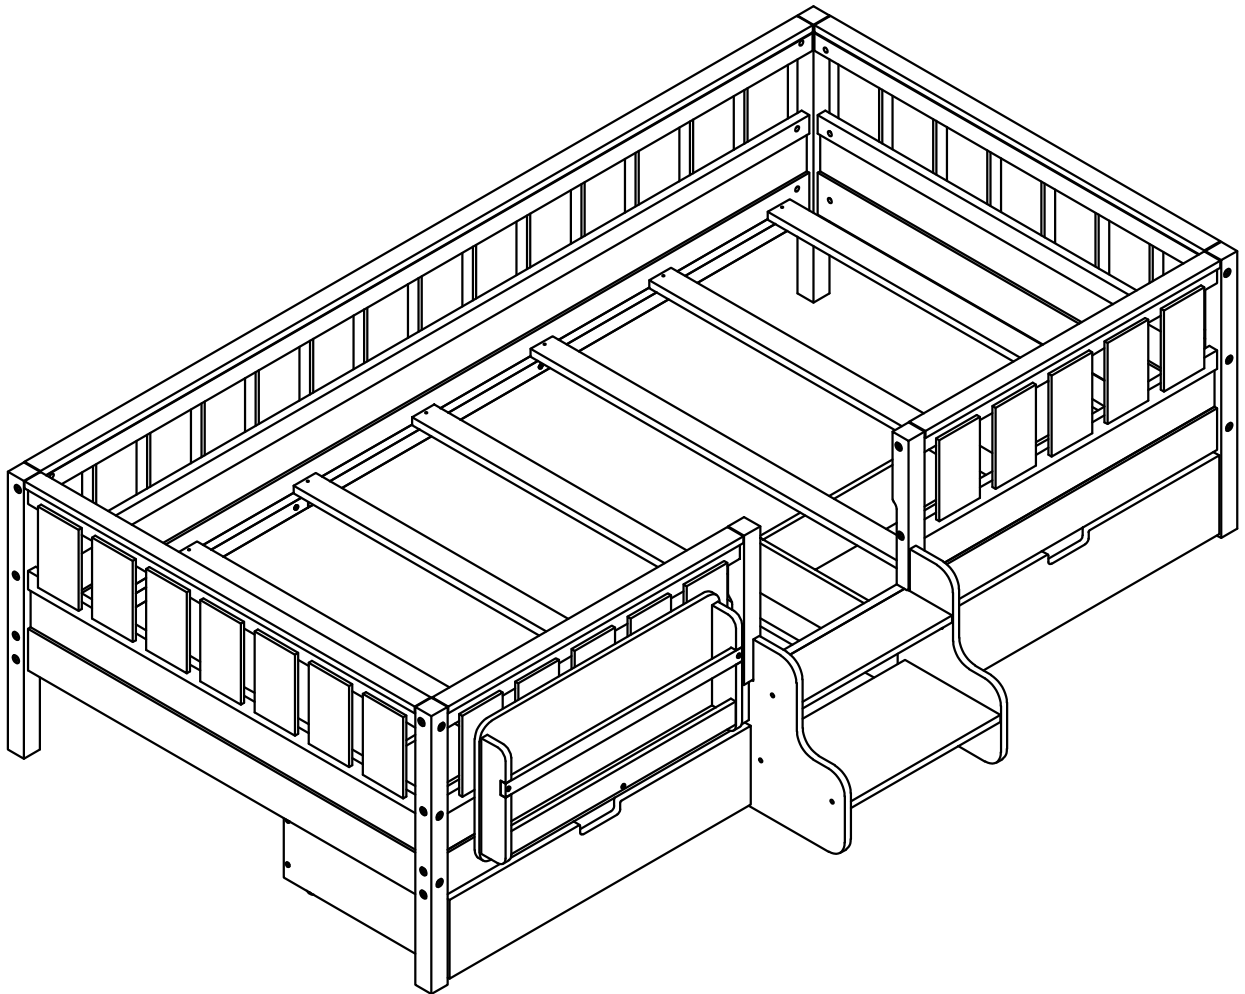

ASSEMBLY INSTRUCTION

SKU CODE: (BW00376)

Bed type

Length

Width

Thickness

Twin Standard

75"

38 - 38 ¹/₂"

6" max

This set is included 1 boxes if don't receive full 1 boxes please contact our customer service team.

ASSEMBLY INSTRUCTION

Part List (BW00376)

<p>A1</p>  <p>Leg-2pcs</p>	<p>A2</p>  <p>Leg-2pcs</p>	<p>A3</p>  <p>WoodBar-2pcs</p>
<p>A4</p>  <p>Panel-2pcs</p>	<p>A5</p>  <p>WoodBar-2pcs</p>	<p>A6</p>  <p>WoodBar-1pc</p>
<p>A7</p>  <p>Panel-1pc</p>	<p>A8</p>  <p>Side Rail-1pc</p>	<p>A9</p>  <p>WoodBar-1pc</p>
<p>B1</p>  <p>Panel-2pcs</p>	<p>B2</p>  <p>WoodBar-1pc</p>	<p>B3</p>  <p>WoodBar-1pc</p>
<p>B4</p>  <p>WoodBar-1pc</p>	<p>B5</p>  <p>Side Rail-1pc</p>	<p>B6</p>  <p>Panel-1pc</p>
<p>B7</p>  <p>Panel-1pc</p>	<p>B8</p>  <p>Panel-1pc</p>	<p>B9</p>  <p>Panel-1pc</p>
<p>C1</p>  <p>Panel-1pc</p>	<p>C2</p>  <p>WoodBar-1pc</p>	<p>C3</p>  <p>WoodBar-1pc</p>