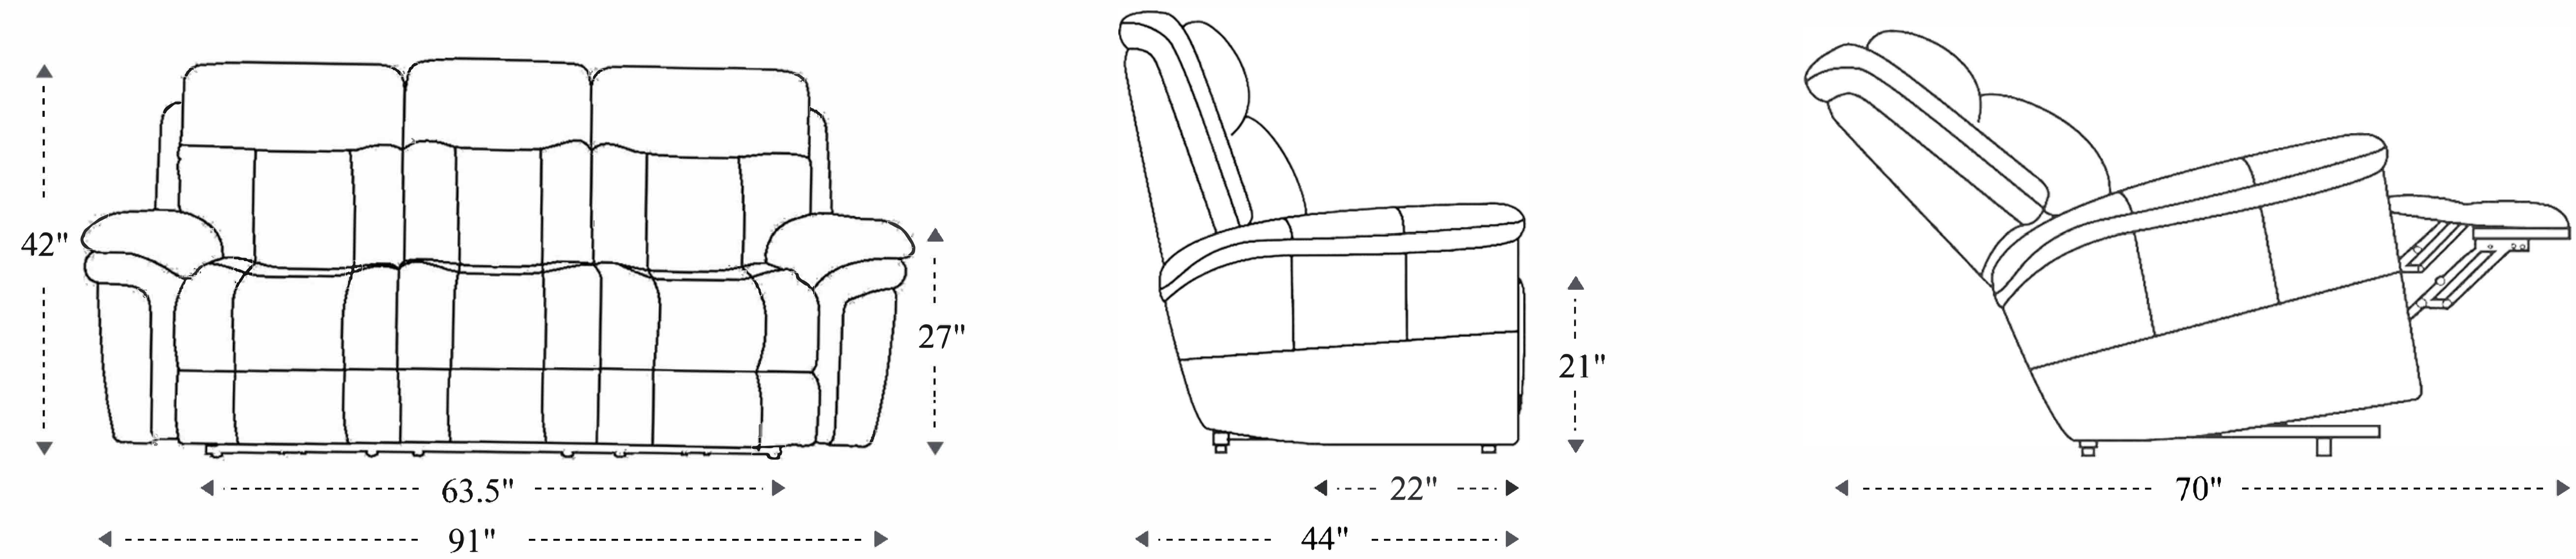

Power Reclining Sofa

Overall Dimensions	91" x 44" x 42"
Overall Width	91"
Overall Depth	44"
Overall Height	42"
Overall Weight	292.5 lbs.
Fully Reclined	70"
Distance from Wall	4.5"
Back of Seat to end of Chaise	42"
Leg Height (Distance from Foot Rest to Floor in Full Recline)	25"
Head Height (Distance from Headrest to Floor in Full Recline)	34"

Seat Width	21"
Seat Depth	22"
Seat Height	21"
Arm Width	12"
Arm Depth	20.5"
Arm Height	27"
Back Width	81.5"
Back Height	23.5"
Headrest Extended from Back	5"