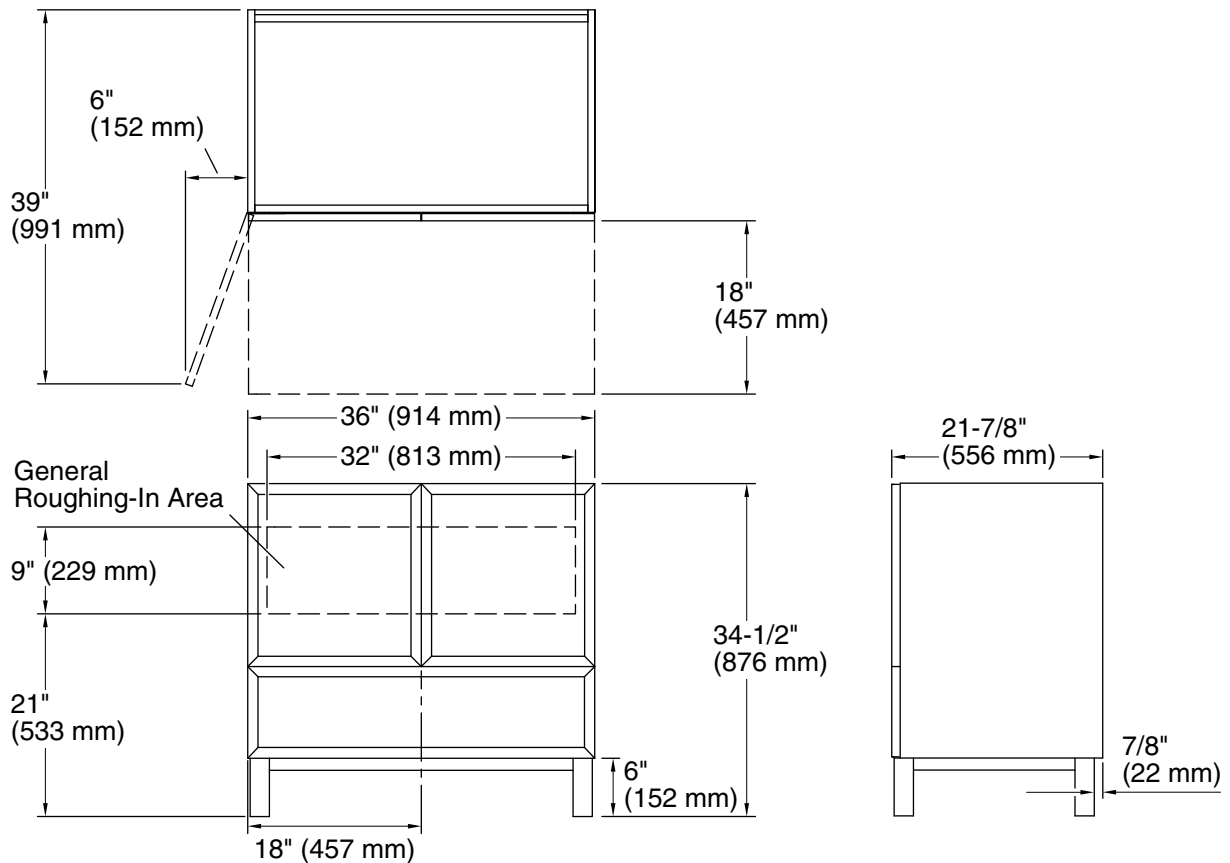

## Technical Information

All product dimensions are nominal.

Vanity type: Standard