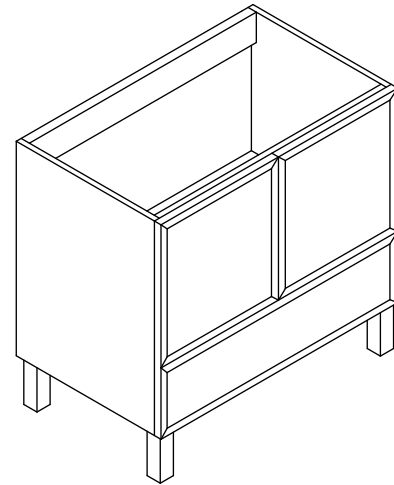

Features

- Catalyzed conversion varnish provides a durable moisture-resistant finish.
- Two doors and one drawer.
- Frameless construction with full-overlay doors and drawer.
- Three-way adjustable slow-close door hinges with 110° opening capability for easy cabinet access.
- Full-extension 18" (457 mm) depth drawer with soft-close undermount slides for smooth opening.
- Solid wood drawer with dovetail joint construction.
- Legs offer the polished look of furniture in the bathroom.
- Coordinates with the K-99685 Jacquard ring pull (sold separately).
- Combines with Ceramic/Impressions®, Solid/Expressions®, and Iron/Impressions® vanity tops (sold separately) for a complete vanity.
- Customize your storage with optional accessories such as shelves, trays, drawer dividers, and medicine cabinets (sold separately).

Material

- Solid wood and veneers.
- Wood is a living material, and its beauty is enhanced by natural variations in grain, color, and pattern. No two pieces of wood are exactly the same, and the color will change with age, temperature, and exposure to light.
- The nature of wood grain can cause variations in stain depth. Our expert craftspeople hand-apply the stain to blend these variations.

Recommended Products/Accessories

K-23736 Furniture polish

Codes/Standards

EPA TSCA Title VI
CARB P2

KOHLER® One-Year Limited Warranty

See website for detailed warranty information.

Available Colors/Finishes

Color tiles intended for reference only.

Color	Code	Description
	1WA	Linen White
	1WH	Woolen Oak
	1WC	Felt Grey