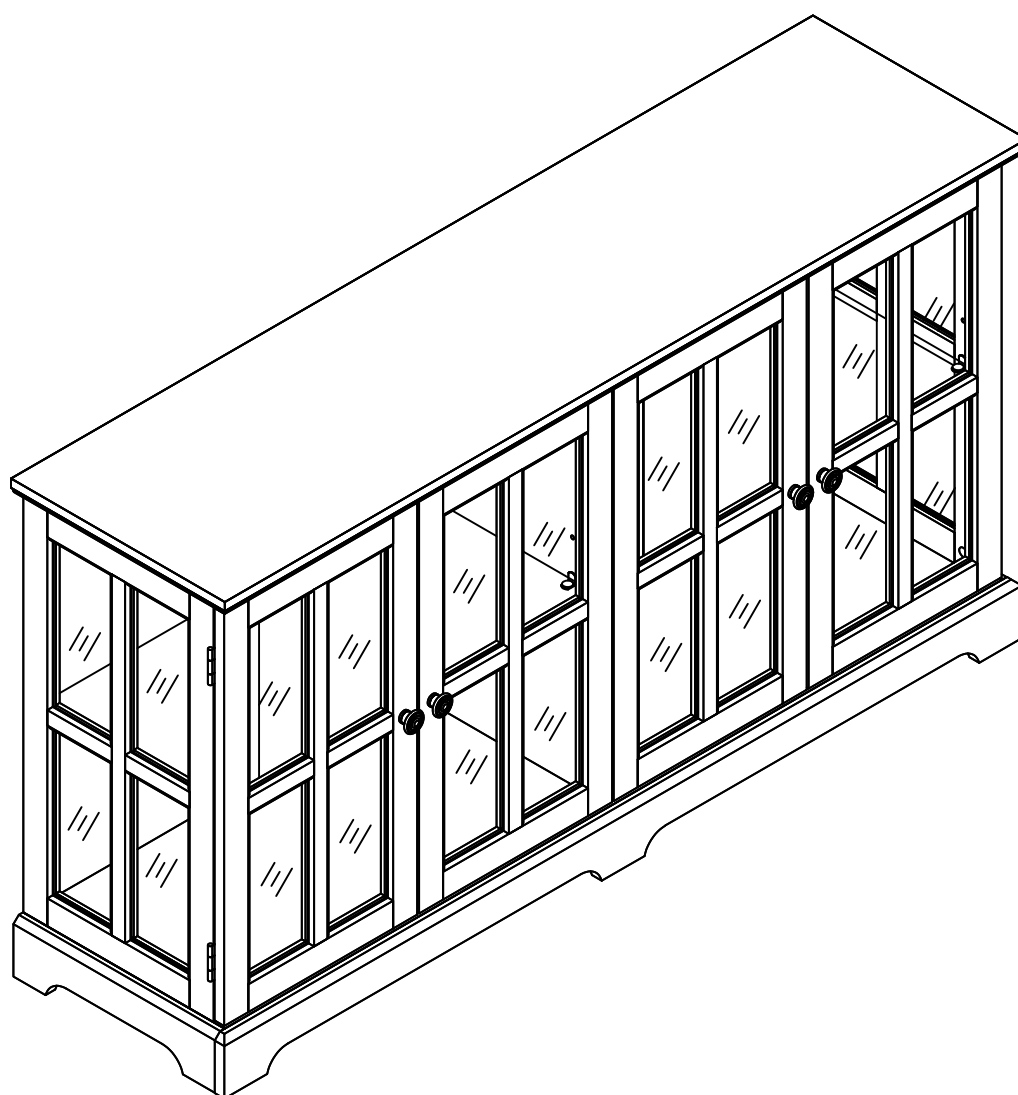

FOUR DOORS GLASS CABINET

Assembly Instruction

NOTE: This instruction manual contains IMPORTANT safety information. Please read carefully before assembling the product

List of Parts

Hardware

A x 51+2

Ø6 x 34mm

B x 35+2

Ø15 x 10mm

C x 12+1

Ø8*30mm

D x 8+1

Ø3*12mm

E x 4

F x 4