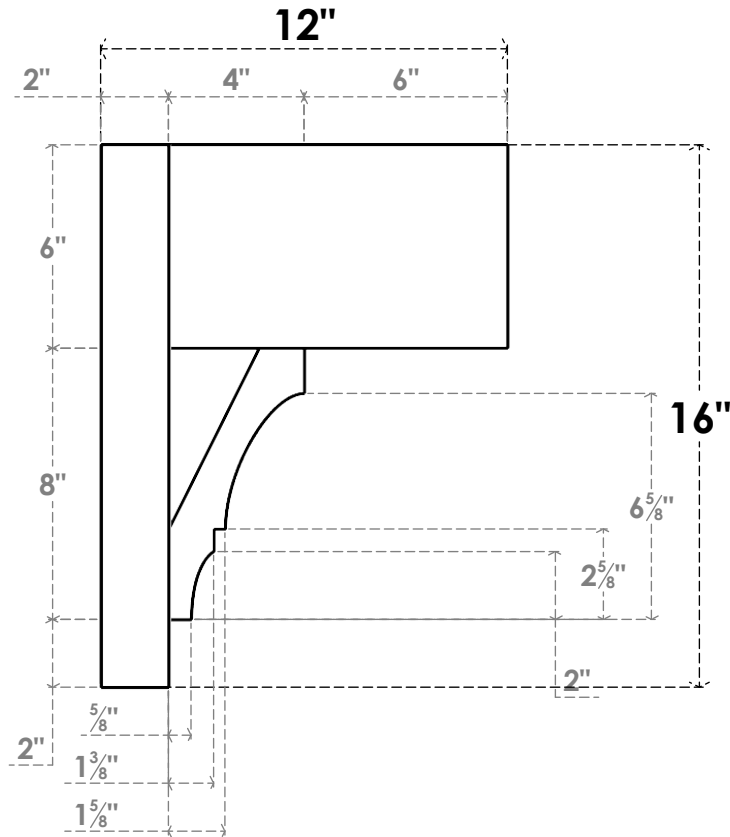

**ITEM NUMBER: OUTUROC060X080X12000X16000X060X020X060BOA44RCPR**

6"W TOP X 8"W BACK X 12"D X 16"H X 6"T TOP X 2"T BACK TIMBERTHANE ROUGH CEDAR BALBOA FAUX WOOD OPEN OUTLOOKER, BLOCK TOP AND BACK, 6"W CLOSED BRACE, PRIMED TAN

**SIDE PROFILE**

**FRONT PROFILE**

**ISOMETRIC**

GENERATED DATE : 07/05/2023

EKENA MILLWORK  
2300 WEST MAIN ST.  
CLARKSVILLE, TX 75426  
TOLL FREE: 866-607-0453  
WWW.EKENAMILLWORK.COM

**NOTES**

1. INSTALLATION TO BE COMPLETED IN ACCORDANCE WITH MANUFACTURER'S SPECIFICATIONS.
2. DRAWING MAY NOT BE TO SCALE
3. THIS DRAWING IS INTENDED FOR DESIGN AND PLANNING PURPOSES ONLY.
4. ALL INFORMATION CONTAINED HEREIN WAS CURRENT AT THE TIME OF DEVELOPMENT BUT MUST BE REVIEWED AND APPROVED BY THE PRODUCT MANUFACTURER TO BE CONSIDERED ACCURATE.
5. TIMBERTHANE ARCHITECTURAL PRODUCTS ARE MADE FROM HIGH DENSITY URETHANE AND COME FACTORY PRIMED