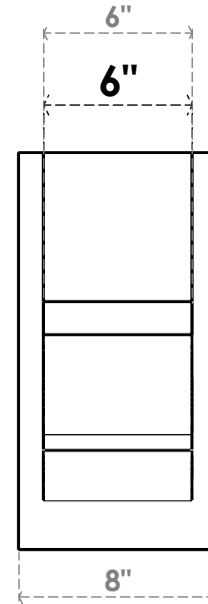

**ITEM NUMBER: OUTUROC060X080X12000X16000X060X020X060BOA44RCPR**

6"W TOP X 8"W BACK X 12"D X 16"H X 6"T TOP X 2"T BACK TIMBERTHANE ROUGH CEDAR BALBOA FAUX WOOD OPEN OUTLOOKER, BLOCK TOP AND BACK, 6"W CLOSED BRACE, PRIMED TAN

**SIDE PROFILE**

**FRONT PROFILE**

**ISOMETRIC**

GENERATED DATE : 07/05/2023

EKENA MILLWORK  
2300 WEST MAIN ST.  
CLARKSVILLE, TX 75426  
TOLL FREE: 866-607-0453  
WWW.EKENAMILLWORK.COM

**NOTES**

1. INSTALLATION TO BE COMPLETED IN ACCORDANCE WITH MANUFACTURER'S SPECIFICATIONS.
2. DRAWING MAY NOT BE TO SCALE
3. THIS DRAWING IS INTENDED FOR DESIGN AND PLANNING PURPOSES ONLY.
4. ALL INFORMATION CONTAINED HEREIN WAS CURRENT AT THE TIME OF DEVELOPMENT BUT MUST BE REVIEWED AND APPROVED BY THE PRODUCT MANUFACTURER TO BE CONSIDERED ACCURATE.
5. TIMBERTHANE ARCHITECTURAL PRODUCTS ARE MADE FROM HIGH DENSITY URETHANE AND COME FACTORY PRIMED