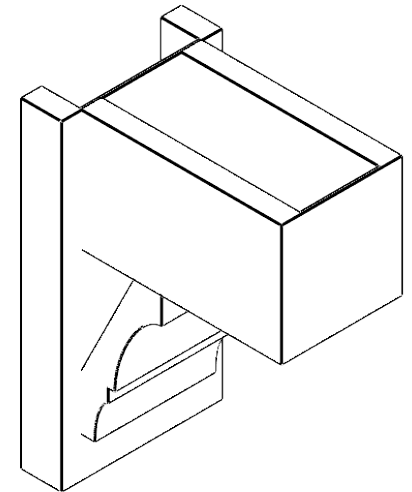

**ITEM NUMBER: OUTUROC060X080X12000X16000X060X020X060BOA44RCPR**

6"W TOP X 8"W BACK X 12"D X 16"H X 6"T TOP X 2"T BACK TIMBERTHANE ROUGH CEDAR BALBOA FAUX WOOD OPEN OUTLOOKER, BLOCK TOP AND BACK, 6"W CLOSED BRACE, PRIMED TAN

**SIDE PROFILE**

**FRONT PROFILE**

**ISOMETRIC**

GENERATED DATE : 07/05/2023

EKENA MILLWORK  
2300 WEST MAIN ST.  
CLARKSVILLE, TX 75426  
TOLL FREE: 866-607-0453  
WWW.EKENAMILLWORK.COM

**NOTES**

1. INSTALLATION TO BE COMPLETED IN ACCORDANCE WITH MANUFACTURER'S SPECIFICATIONS.
2. DRAWING MAY NOT BE TO SCALE
3. THIS DRAWING IS INTENDED FOR DESIGN AND PLANNING PURPOSES ONLY.
4. ALL INFORMATION CONTAINED HEREIN WAS CURRENT AT THE TIME OF DEVELOPMENT BUT MUST BE REVIEWED AND APPROVED BY THE PRODUCT MANUFACTURER TO BE CONSIDERED ACCURATE.
5. TIMBERTHANE ARCHITECTURAL PRODUCTS ARE MADE FROM HIGH DENSITY URETHANE AND COME FACTORY PRIMED