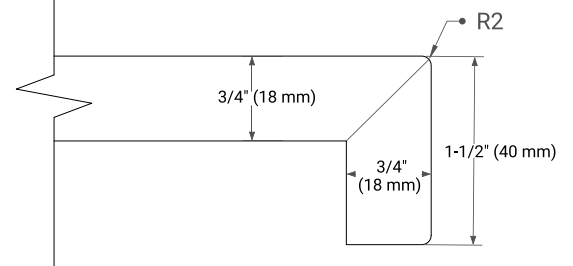

43" SINGLE OVAL SINK COUNTERTOP WITH 1.5 IN. THICKNESS

OVERALL DIMENSIONS

43" W x 22" D x 1.5" H

COUNTERTOP OPTIONS

Carrara Marble

White Quartz

FEATURES

- Solid countertop with mitered edges & seams
- Undermount white oval sink
- Pre-drilled for 8" widespread faucet

INCLUDED

- Countertop
- Matching Backsplash
- Oval Sink

COUNTERTOP PLAN VIEW

EDGE SIDE VIEW

THREE DIMENSIONAL COUNTERTOP VIEW