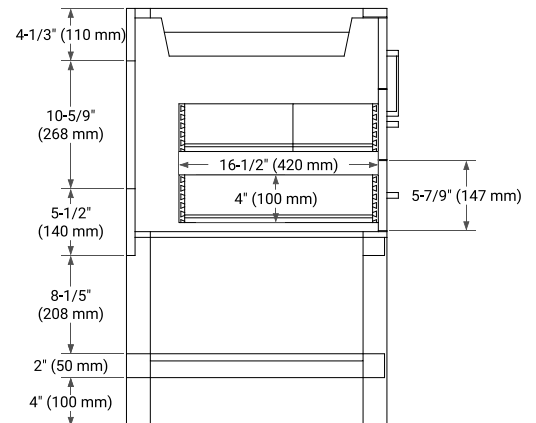

42" SINGLE SINK BASE CABINET

BASE CABINET DIMENSIONS

42" W x 21.5" D x 34.5" H

FEATURES

- Solid wood frame & plywood panels
- Dovetail drawers and joints
- Soft closing doors & drawers

HARDWARE FINISHES*

Brushed Nickel Satin Brass Matte Black Polished Chrome

43" SINGLE OVAL SINK COUNTERTOP WITH 1.5 IN. THICKNESS

OVERALL DIMENSIONS

43" W x 22" D x 1.5" H

COUNTERTOP OPTIONS

Carrara Marble

White Quartz

FEATURES

- Solid countertop with mitered edges & seams
- Undermount white oval sink
- Pre-drilled for 8" widespread faucet

INCLUDED

- Countertop
- Matching Backsplash
- Oval Sink

COUNTERTOP PLAN VIEW

EDGE SIDE VIEW

THREE DIMENSIONAL COUNTERTOP VIEW