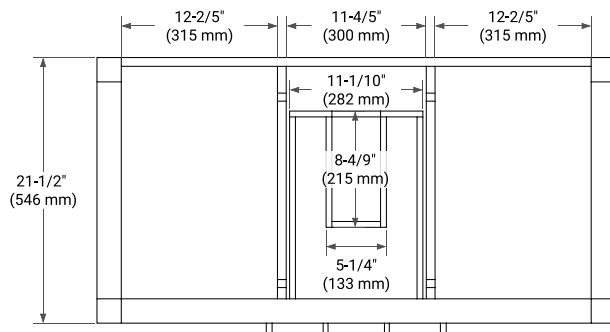

42" SINGLE SINK BASE CABINET

BASE CABINET DIMENSIONS

42" W x 21.5" D x 34.5" H

FEATURES

- Solid wood frame & plywood panels
- Dovetail drawers and joints
- Soft closing doors & drawers

HARDWARE FINISHES*

Brushed Nickel Satin Brass Matte Black Polished Chrome

43" SINGLE OVAL SINK COUNTERTOP WITH 1.5 IN. THICKNESS

OVERALL DIMENSIONS

43" W x 22" D x 1.5" H

COUNTERTOP OPTIONS

Carrara Marble

White Quartz

FEATURES

- Solid countertop with mitered edges & seams
- Undermount white oval sink
- Pre-drilled for 8" widespread faucet

INCLUDED

- Countertop
- Matching Backsplash
- Oval Sink

COUNTERTOP PLAN VIEW

EDGE SIDE VIEW

THREE DIMENSIONAL COUNTERTOP VIEW