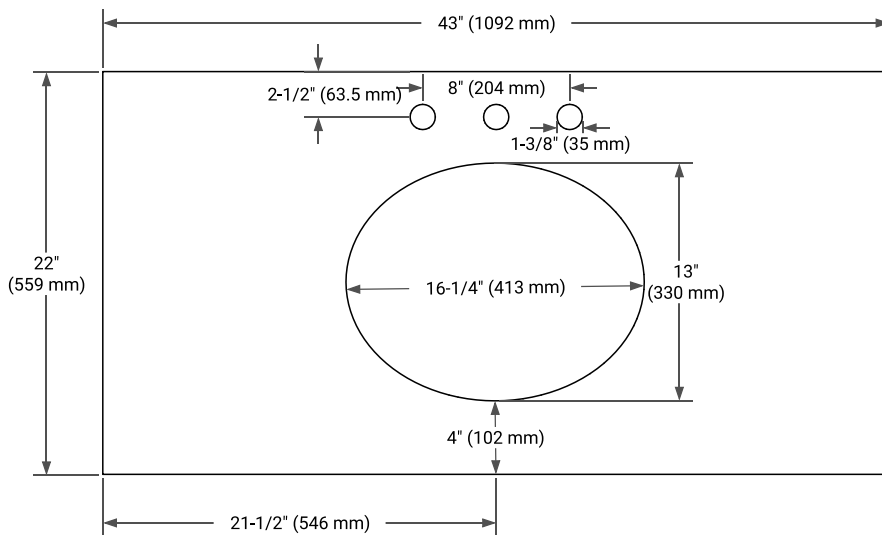

42" SINGLE SINK BASE CABINET

BASE CABINET DIMENSIONS

42" W x 21.5" D x 34.5" H

FEATURES

- Solid wood frame & plywood panels
- Dovetail drawers and joints
- Soft closing doors & drawers

HARDWARE FINISHES*

Brushed Nickel Satin Brass Matte Black Polished Chrome

43" SINGLE OVAL SINK COUNTERTOP WITH 1.5 IN. THICKNESS

OVERALL DIMENSIONS

43" W x 22" D x 1.5" H

COUNTERTOP OPTIONS

Carrara Marble

White Quartz

FEATURES

- Solid countertop with mitered edges & seams
- Undermount white oval sink
- Pre-drilled for 8" widespread faucet

INCLUDED

- Countertop
- Matching Backsplash
- Oval Sink

COUNTERTOP PLAN VIEW

EDGE SIDE VIEW

THREE DIMENSIONAL COUNTERTOP VIEW