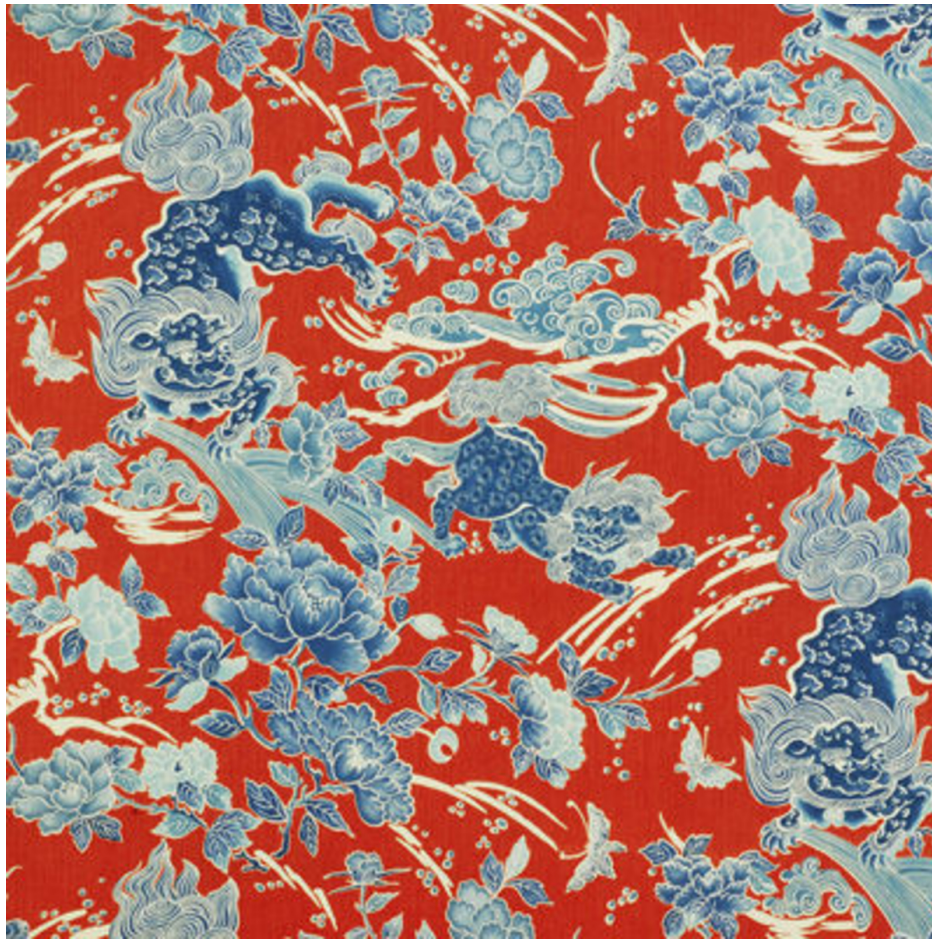

## Shishi - Poppy

SKU: BR-79086.143.0

SKU: **BR-79086.143.0**

Repeat UOM: **cm cm (0 in)**

Horizontal Repeat: **134.5 cm (52.95 in)**

Type: **Print**

End Use: **Multipurpose**

Performance ACT Symbols: 

Abrasion Test 2: **Wyzenbeek Cotton Duck - 3,000 Double Rubs**

Width: **135 cm (53.15 in)**

Vertical Repeat: **80 cm (31.5 in)**

Brand: **Brunschwig & Fils**

Railroaded: **No**

Composition: **Cotton - 100%**