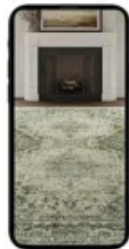

# Light Reference

Due to factors such as machinery, weather, and pattern design, **color differences** may occur between **different sizes of the same rug**, which is unavoidable

Nature Light

Warm Light

Bright Light

Cool Light

Dim Light

Color differences of the same rug scene **on different devices and viewing angle**

Android

iPhone

**Dark Side**

**Light Side**