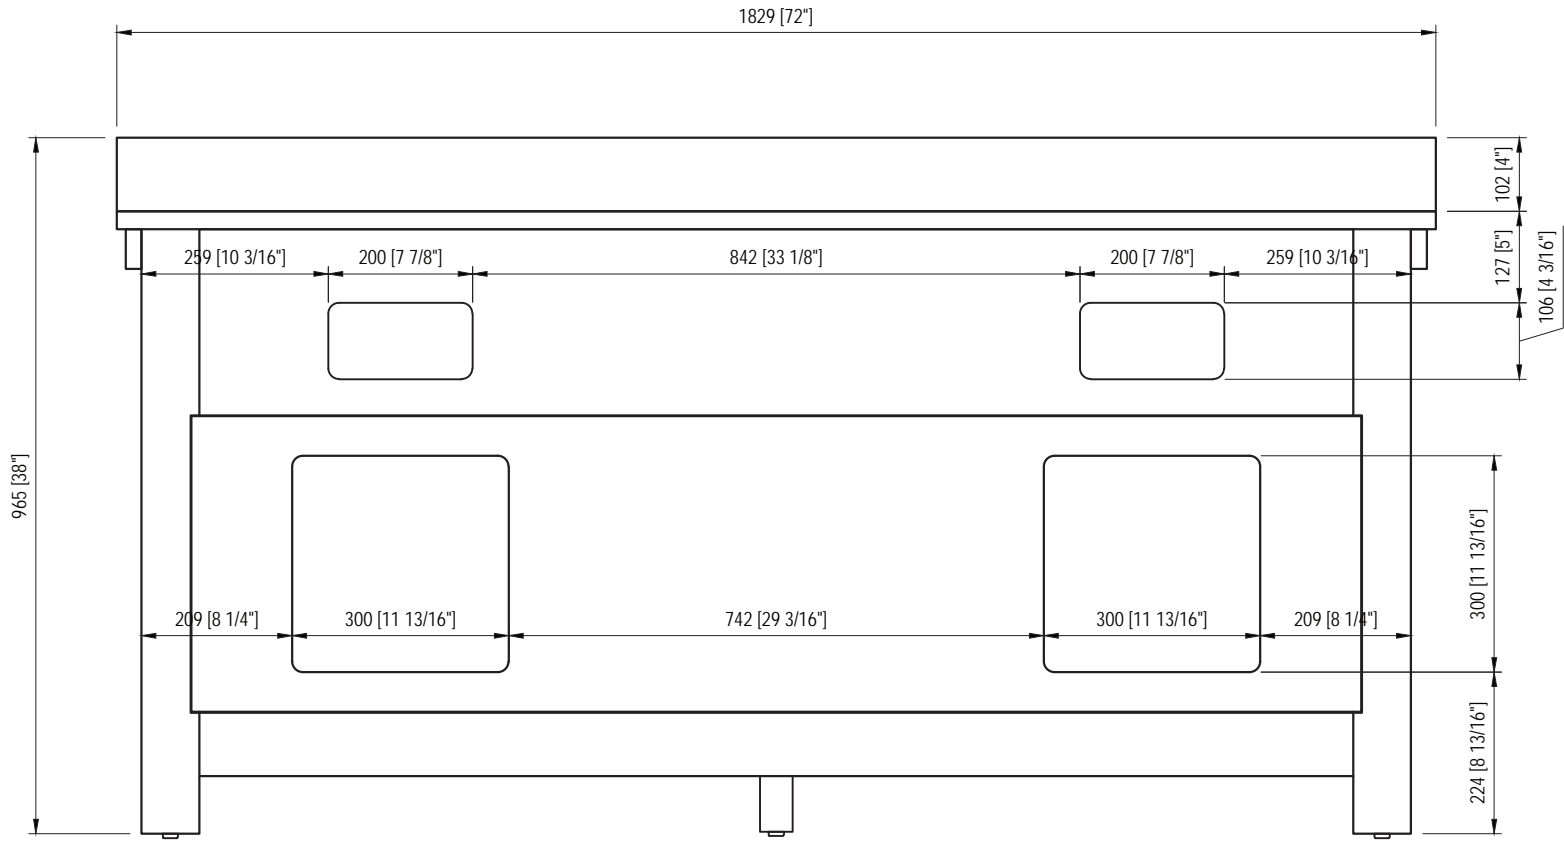

TOP VIEW

SIDE VIEW

FRONT VIEW

BACK VIEW

520 [20 1/2"] \pm 2mm

210 [8 1/4"] \pm 2mm

500 [19 11/16"] \pm 2mm

390 [15 3/8"] \pm 2mm

385 [15 3/16"] \pm 2mm