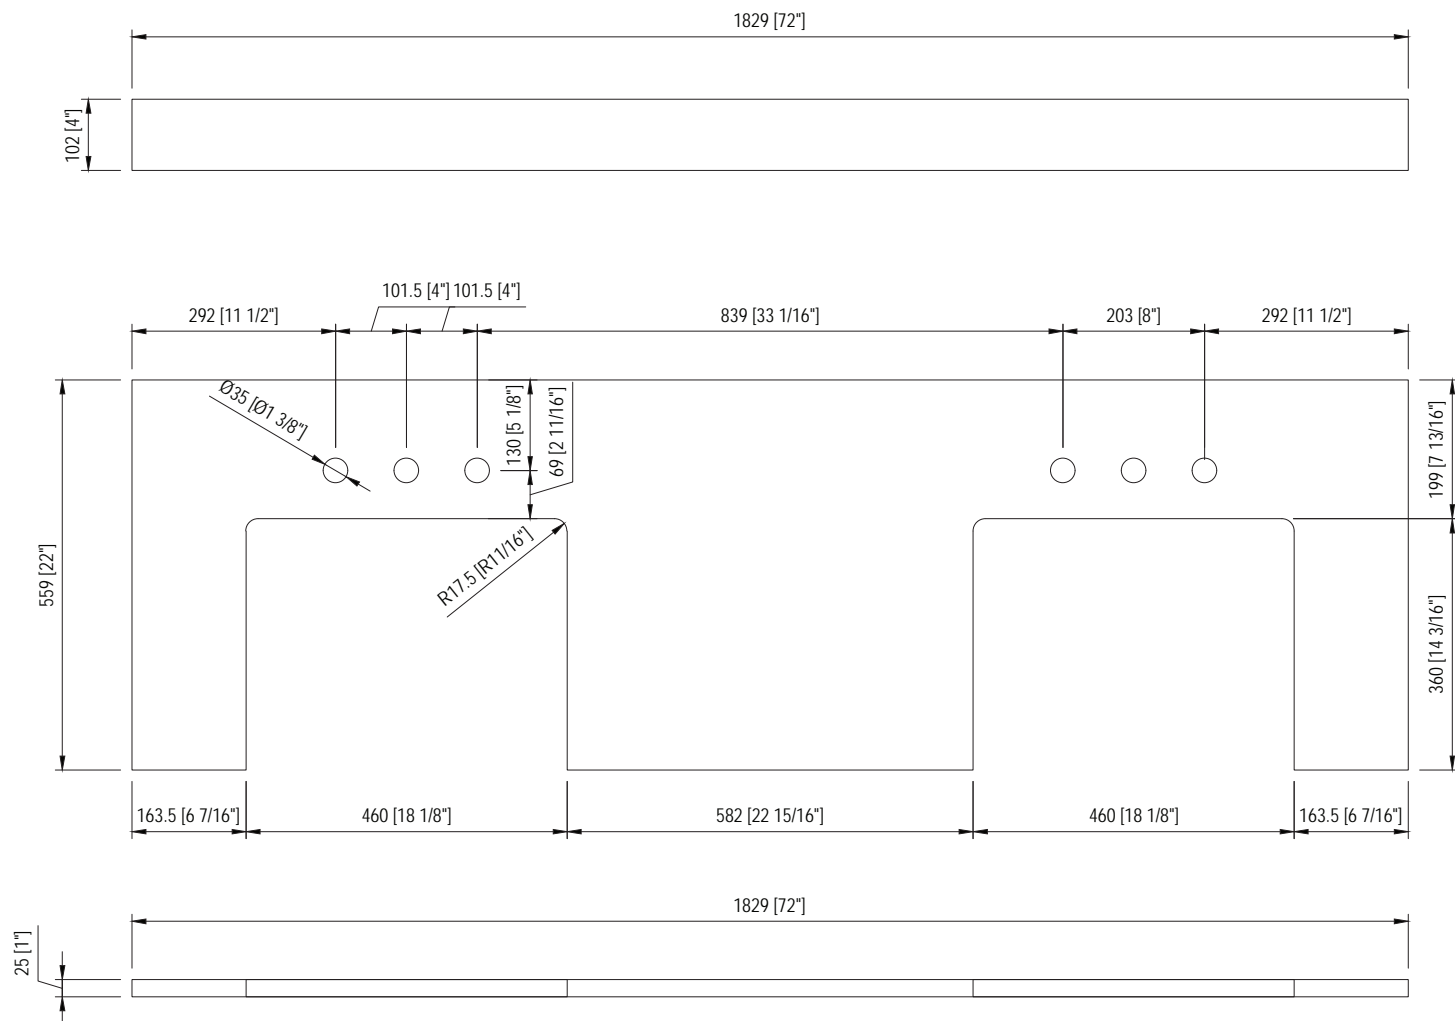

TOP VIEW

SIDE VIEW

FRONT VIEW

BACK VIEW

520 [20 1/2"] \pm 2mm

210 [8 1/4"] \pm 2mm

500 [19 11/16"] \pm 2mm

390 [15 3/8"] \pm 2mm

385 [15 3/16"] \pm 2mm