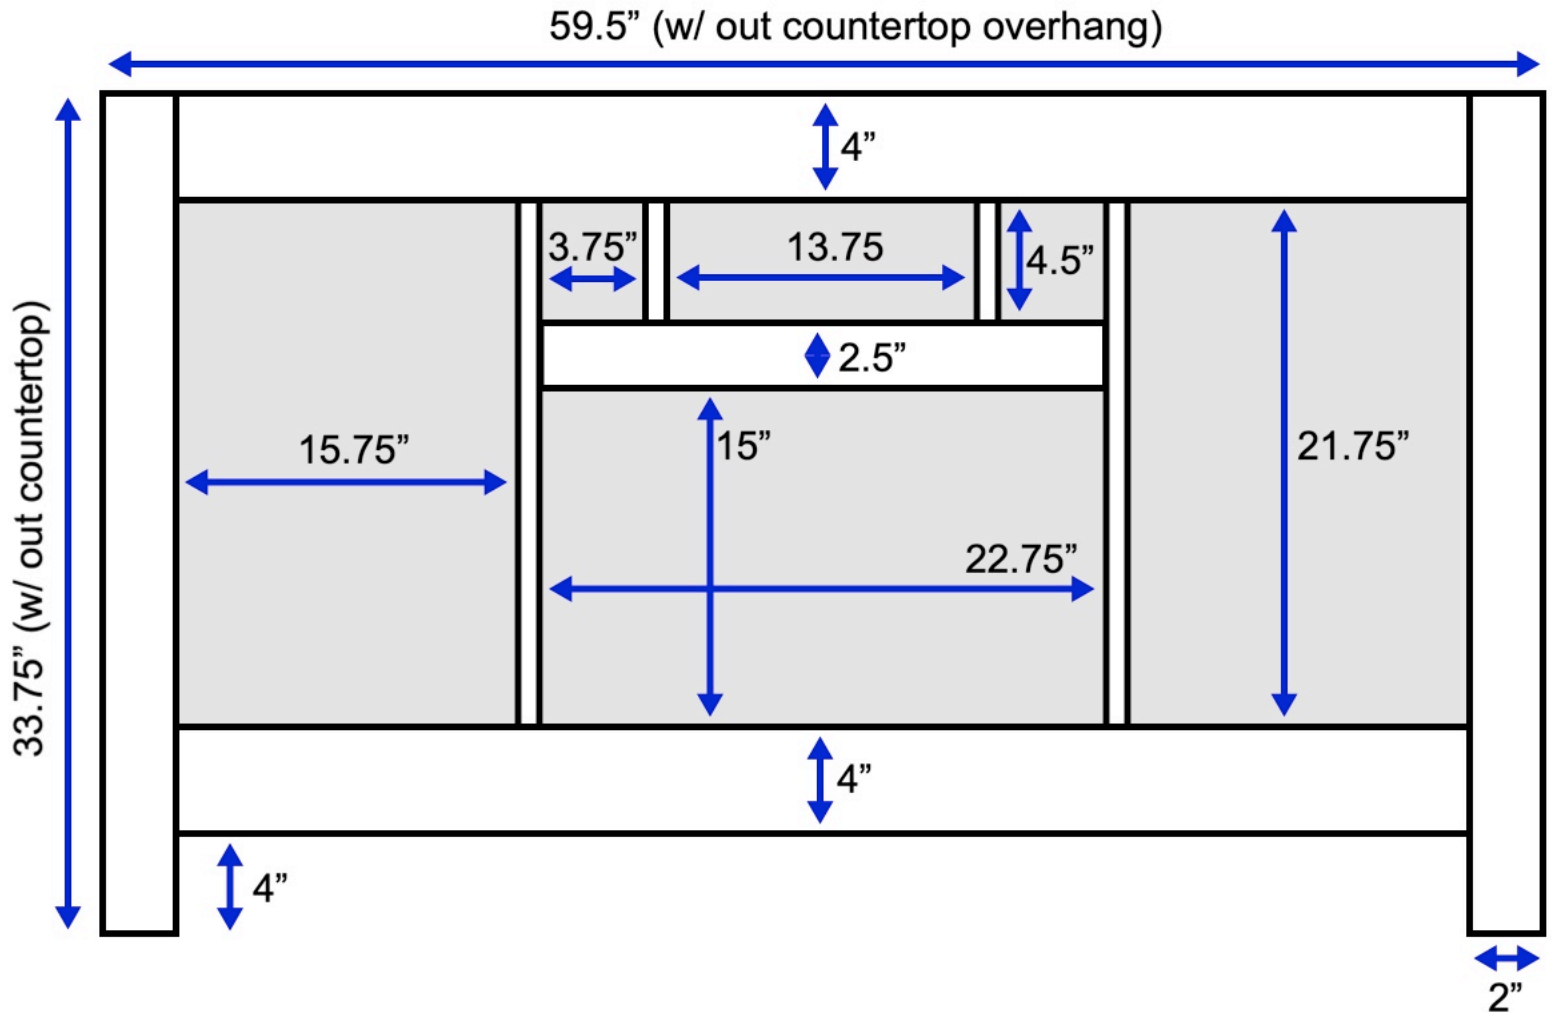

Yorkshire 60-inch Single Vanity (Back View)

All measurements are approximate and rounded to the nearest quarter inch.
Please allow for a slight margin of error.