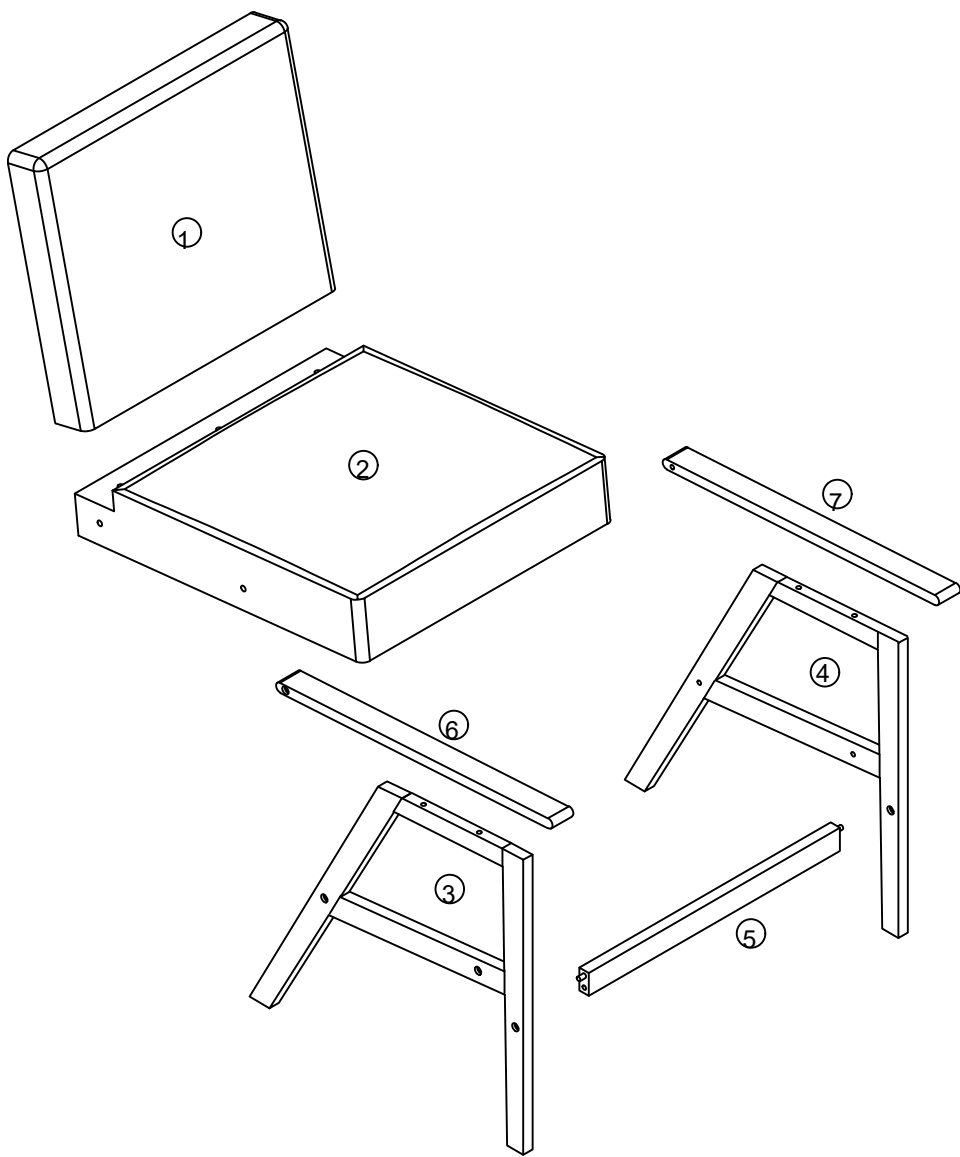

## ACCENT CHAIR

1

D x 2pcs

M8\*30mm

2

B x 4pcs

M6\*40mm

E x 2pcs

M10\*30mm

G

M4 Allen Key

3

A x 3pcs  
  
M6\*55mm

C x 3pcs  
  
M6\*19\*2mm

G  
  
M4 Allen Key

4