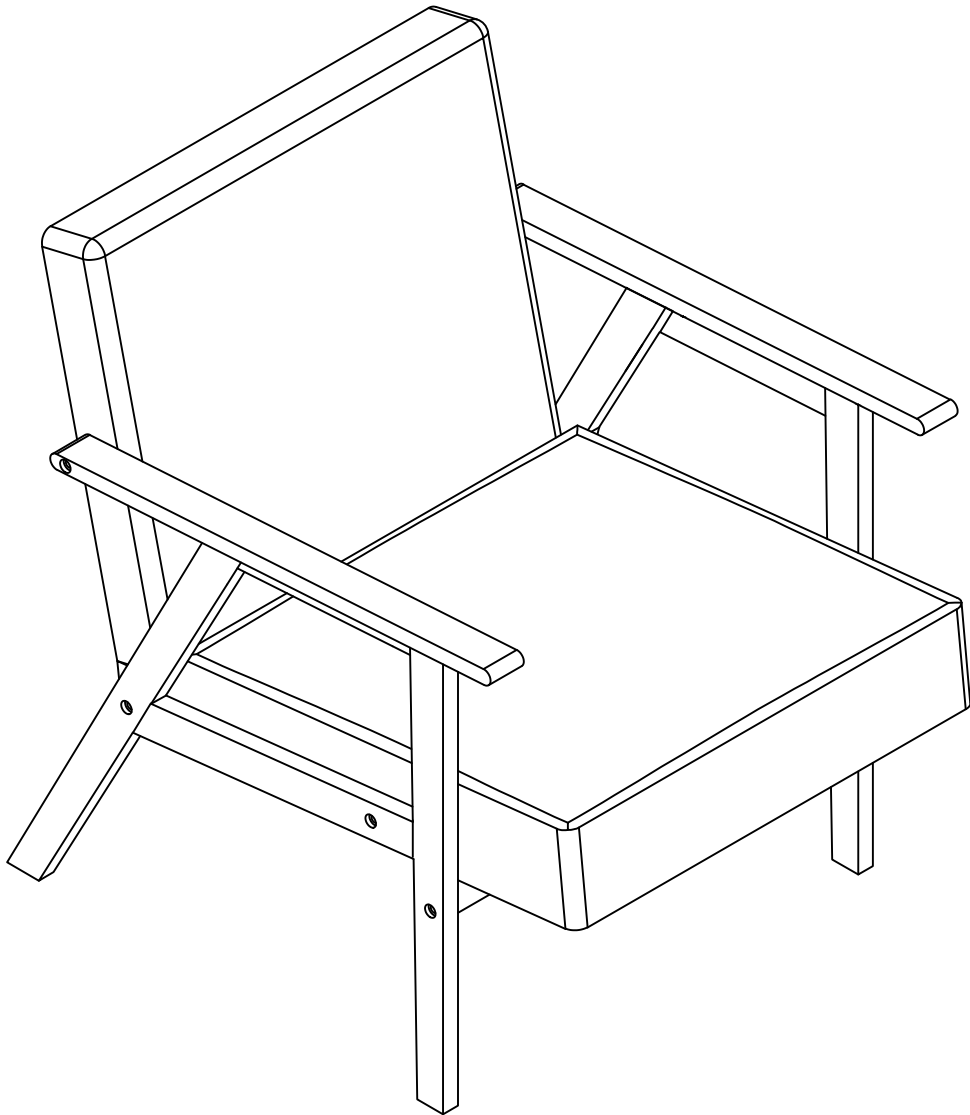

## ACCENT CHAIR

1

D x 2pcs

M8\*30mm

2

B x 4pcs

M6\*40mm

E x 2pcs