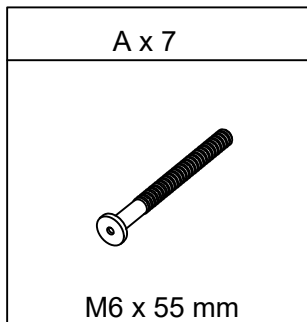

## ACCENT CHAIR

1

D x 2pcs

M8\*30mm

2

B x 4pcs

M6\*40mm

E x 2pcs

M10\*30mm

G

M4 Allen Key

3

A x 3pcs  
  
M6\*55mm

C x 3pcs  
  
M6\*19\*2mm

G  
  
M4 Allen Key

4

A x 1pcs  
M6\*55mm

B x 2pcs  
M6\*40mm

G  
M4 Allen Key

5

A x 3pcs  M6*55mm	B x 2pcs  M6*40mm	F x 2pcs  M6*13mm		G  M4 Allen Key
--	--	--	--	--

Assembly Complete

Thank you for choosing this product. We strive to provide you with the best quality products and services in the industry. Should you have any issues, please don't hesitate to contact us.