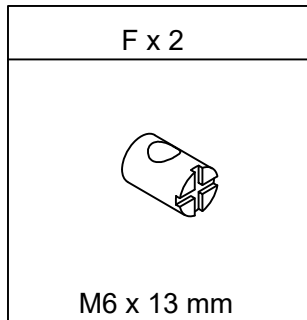

## ACCENT CHAIR

1

D x 2pcs

M8\*30mm

2

B x 4pcs

M6\*40mm

E x 2pcs

M10\*30mm

G

M4 Allen Key

3

A x 3pcs  
  
M6\*55mm

C x 3pcs  
  
M6\*19\*2mm

G  
  
M4 Allen Key

4

A x 1pcs  
M6\*55mm

B x 2pcs  
M6\*40mm

G  
M4 Allen Key

5

A x 3pcs  M6*55mm	B x 2pcs  M6*40mm	F x 2pcs  M6*13mm		G  M4 Allen Key
--	--	--	--	--

Assembly Complete

Thank you for choosing this product. We strive to provide you with the best quality products and services in the industry. Should you have any issues, please don't hesitate to contact us.