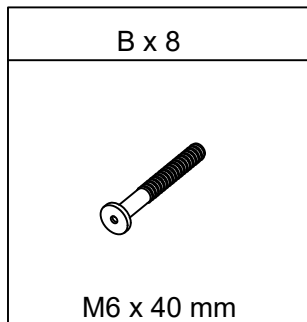

## ACCENT CHAIR

1

D x 2pcs

M8\*30mm

2

B x 4pcs

M6\*40mm

E x 2pcs

M10\*30mm

G

M4 Allen Key

3

A x 3pcs  
  
M6\*55mm

C x 3pcs  
  
M6\*19\*2mm

G  
  
M4 Allen Key

4

A x 1pcs  
M6\*55mm

B x 2pcs  
M6\*40mm

G  
M4 Allen Key

5

A x 3pcs  M6*55mm	B x 2pcs  M6*40mm	F x 2pcs  M6*13mm		G  M4 Allen Key
--	--	--	--	--

Assembly Complete

Thank you for choosing this product. We strive to provide you with the best quality products and services in the industry. Should you have any issues, please don't hesitate to contact us.