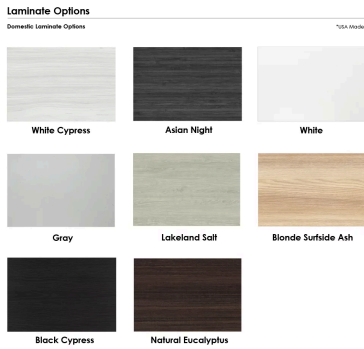

Skutchi Designs, Inc.

(888) 993-3757
sales@skutchi.com

6-PERSON CONFERENCE TABLE WITH METAL X BASE | HARMONY CONFERENCE SERIES | 3'X5' MEETING ROOM TABLE

From \$1,244.64

- **Table Top Shapes Available:** Arc Boat; Arc Rectangle; Boat; Boval; Hexagon; Oval; Racetrack; Rectangle
- **Table Top size:** 36"x60"
- **Features:**
 - Height: 29
 - Metal X base, available in silver or matte black finish
 - Contemporary design with modern accents
 - Optional power and data module with 2 AC outlets, 1 USB-A and 1 USB-C port, 1 data port and 1 HDMI port
 - Coordinates with the [Sapphire Wall System](#) and [Sapphire Cubicle System](#) for a uniformed working environment
- Due to screen resolution and lighting variations, color may look different in person from what you see in the image.

Also, you can call toll-free (888) 993-3757 to customize this table with another size, tabletop shape, base, or laminates available.

SKU: HAR-36X60-X

GALLERY IMAGES

PRODUCT DESCRIPTION

The [Harmony Conference Table Series](#) offers this 6-person conference table with metal X base. It measures approximately 5' in length, 3' in width, and the thickness of the tabletop is 1". It can comfortably seat up to 5-6 people depending upon the chairs you pick (any chairs pictured in the rendering on this page are not included).

Our **Harmony Series** features modern conference tables designed to look sleek and stylish for any board room or meeting room. Because our conference tables are commercial-grade and constructed from eco-friendly materials, they make them one of our top-selling products. You can choose from various options such as shape, size, bases, laminates, and data/electric modules.