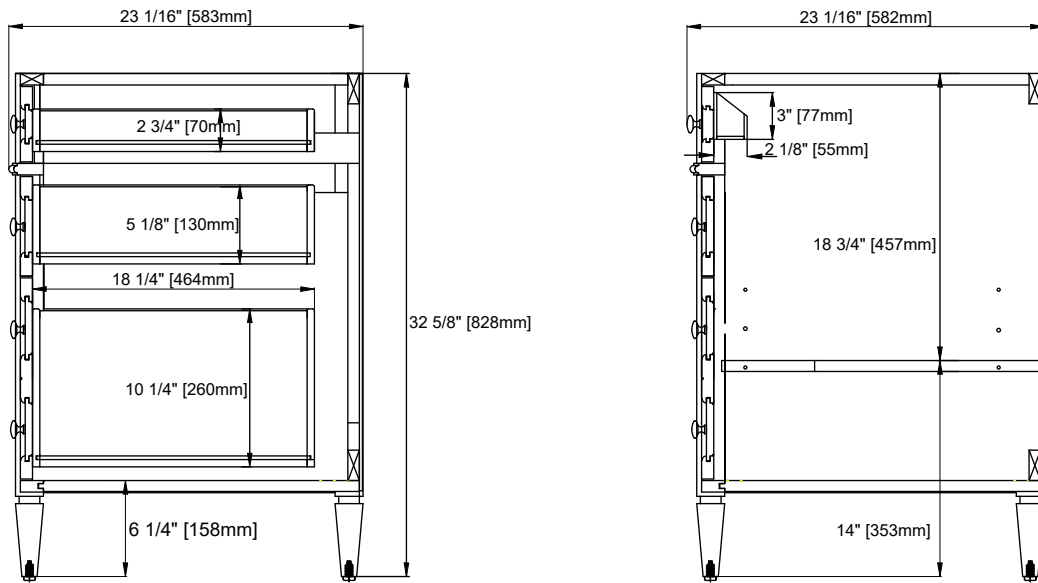

48" VANITY

VANITIES

Bright White

Features and Materials

Solids: Yellow Poplar
Panels: Plywood
Installation Type: Floor Standing
Number of Doors: One
Number of Drawers: Six
Number of Tip Outs: One
Wooden Backsplash
Drawer Box Material and Construction: 12mm Plywood/English Dovetail Joinery
Full Extension, Soft Close Glides
European Soft Close Hinges
Aluminum Laminate Drawer Liners
Number of Basins: One
Vanity Top Included: NO, Optional 3cm Tops Available with Sinks
Fits Drain Hole Size: 1-3/4"
Overflow: Front facing
Assembly Required: Installation of optional 3cm top and sink
Hardware Material and Finish: Zinc Alloy in Satin Nickel Finish
Adjustable levelers

Dimension

Width: 46-3/8"
Depth: 22-7/8"
Height: 32-5/8"
Rough-In Height: 21-1/2"

48" VANITY

VANITIES

46-3/8"

Top View

Knob

Front View

All dimensions are nominal

48" VANITY

VANITIES

Side View

Back View

All dimensions are nominal