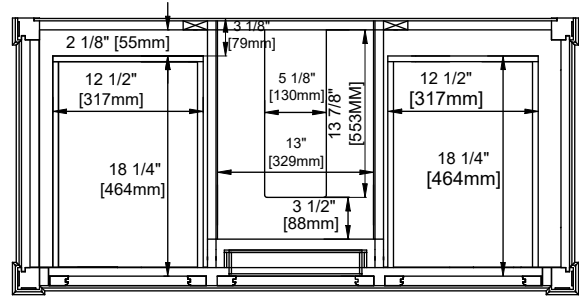

48" VANITY

VANITIES

Bright White

Features and Materials

Solids: Yellow Poplar
Panels: Plywood
Installation Type: Floor Standing
Number of Doors: One
Number of Drawers: Six
Number of Tip Outs: One
Wooden Backsplash
Drawer Box Material and Construction: 12mm Plywood/English Dovetail Joinery
Full Extension, Soft Close Glides
European Soft Close Hinges
Aluminum Laminate Drawer Liners
Number of Basins: One
Vanity Top Included: NO, Optional 3cm Tops Available with Sinks
Fits Drain Hole Size: 1-3/4"
Overflow: Front facing
Assembly Required: Installation of optional 3cm top and sink
Hardware Material and Finish: Zinc Alloy in Satin Nickel Finish
Adjustable levelers

Dimension

Width: 46-3/8"
Depth: 22-7/8"
Height: 32-5/8"
Rough-In Height: 21-1/2"

48" VANITY

VANITIES

46-3/8"

Top View

Knob

Front View

All dimensions are nominal

48" VANITY

VANITIES

Side View

Back View

All dimensions are nominal