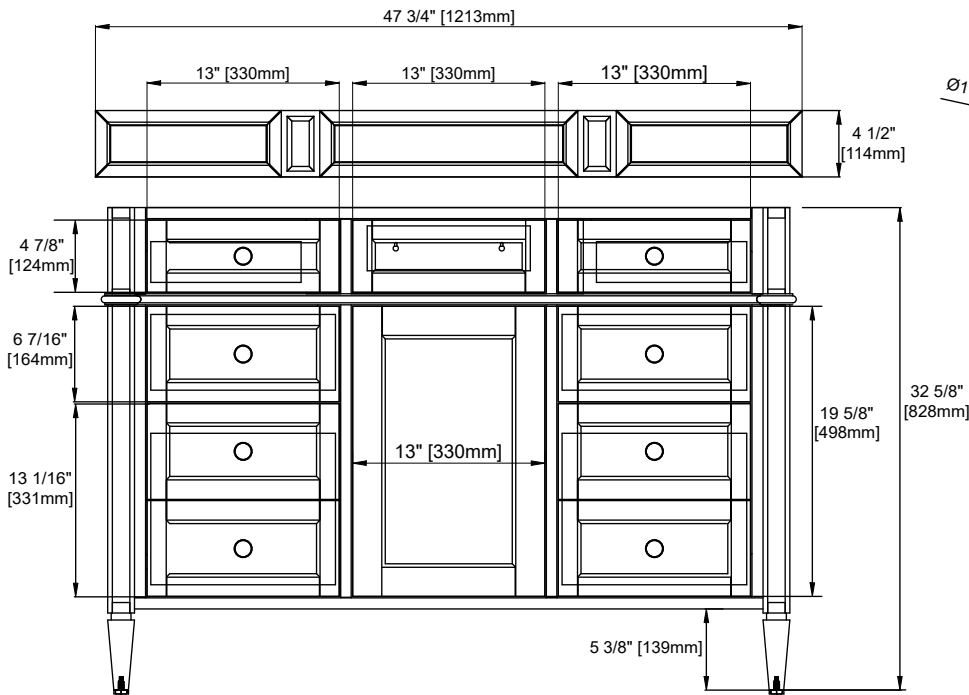

48" VANITY

VANITIES

Bright White

Features and Materials

Solids: Yellow Poplar
Panels: Plywood
Installation Type: Floor Standing
Number of Doors: One
Number of Drawers: Six
Number of Tip Outs: One
Wooden Backsplash
Drawer Box Material and Construction: 12mm Plywood/English Dovetail Joinery
Full Extension, Soft Close Glides
European Soft Close Hinges
Aluminum Laminate Drawer Liners
Number of Basins: One
Vanity Top Included: NO, Optional 3cm Tops Available with Sinks
Fits Drain Hole Size: 1-3/4"
Overflow: Front facing
Assembly Required: Installation of optional 3cm top and sink
Hardware Material and Finish: Zinc Alloy in Satin Nickel Finish
Adjustable levelers

Dimension

Width: 46-3/8"
Depth: 22-7/8"
Height: 32-5/8"
Rough-In Height: 21-1/2"

48" VANITY

VANITIES

46-3/8"

Top View

Knob

Front View

All dimensions are nominal

48" VANITY

VANITIES

Side View

Back View

All dimensions are nominal