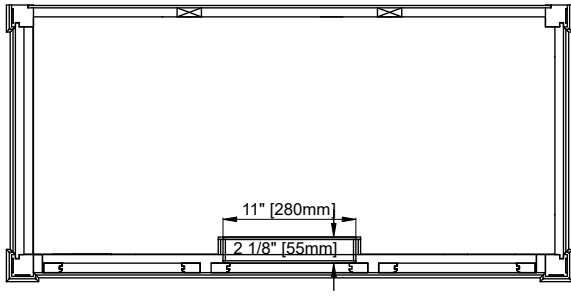

48" VANITY

VANITIES

Bright White

Features and Materials

Solids: Yellow Poplar
Panels: Plywood
Installation Type: Floor Standing
Number of Doors: One
Number of Drawers: Six
Number of Tip Outs: One
Wooden Backsplash
Drawer Box Material and Construction: 12mm Plywood/English Dovetail Joinery
Full Extension, Soft Close Glides
European Soft Close Hinges
Aluminum Laminate Drawer Liners
Number of Basins: One
Vanity Top Included: NO, Optional 3cm Tops Available with Sinks
Fits Drain Hole Size: 1-3/4"
Overflow: Front facing
Assembly Required: Installation of optional 3cm top and sink
Hardware Material and Finish: Zinc Alloy in Satin Nickel Finish
Adjustable levelers

Dimension

Width: 46-3/8"
Depth: 22-7/8"
Height: 32-5/8"
Rough-In Height: 21-1/2"

48" VANITY

VANITIES

46-3/8"

Top View

Knob

Front View

All dimensions are nominal

48" VANITY

VANITIES

Side View

Back View

All dimensions are nominal