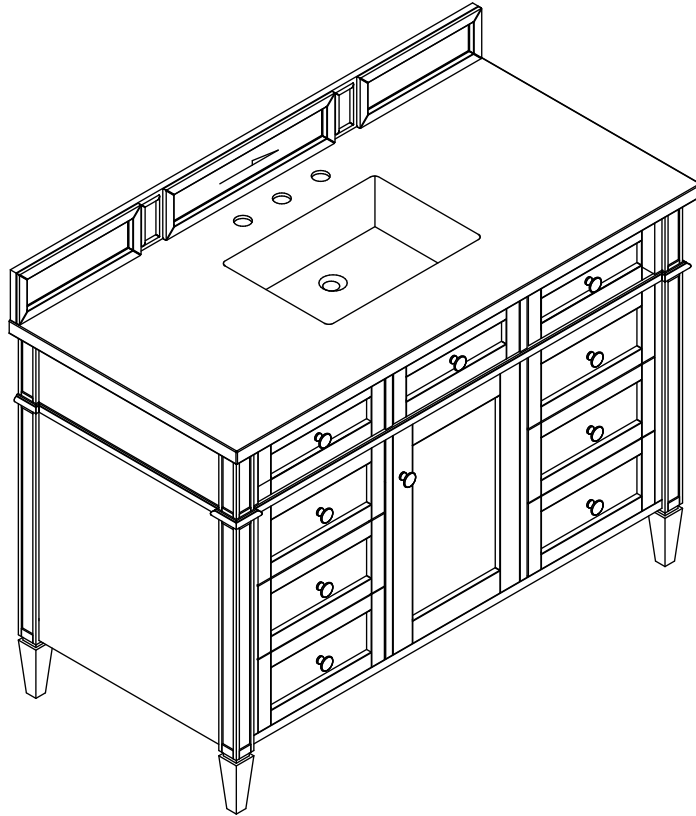

48" VANITY

VANITIES

Bright White

Features and Materials

Solids: Yellow Poplar
Panels: Plywood
Installation Type: Floor Standing
Number of Doors: One
Number of Drawers: Six
Number of Tip Outs: One
Wooden Backsplash
Drawer Box Material and Construction: 12mm Plywood/English Dovetail Joinery
Full Extension, Soft Close Glides
European Soft Close Hinges
Aluminum Laminate Drawer Liners
Number of Basins: One
Vanity Top Included: NO, Optional 3cm Tops Available with Sinks
Fits Drain Hole Size: 1-3/4"
Overflow: Front facing
Assembly Required: Installation of optional 3cm top and sink
Hardware Material and Finish: Zinc Alloy in Satin Nickel Finish
Adjustable levelers

Dimension

Width: 46-3/8"
Depth: 22-7/8"
Height: 32-5/8"
Rough-In Height: 21-1/2"

48" VANITY

VANITIES

46-3/8"

Top View

Knob

Front View

All dimensions are nominal

48" VANITY

VANITIES

Side View

Back View

All dimensions are nominal