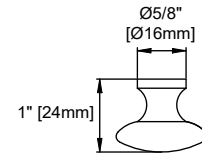

48" VANITY

VANITIES

Bright White

Features and Materials

Solids: Yellow Poplar
Panels: Plywood
Installation Type: Floor Standing
Number of Doors: One
Number of Drawers: Six
Number of Tip Outs: One
Wooden Backsplash
Drawer Box Material and Construction: 12mm Plywood/English Dovetail Joinery
Full Extension, Soft Close Glides
European Soft Close Hinges
Aluminum Laminate Drawer Liners
Number of Basins: One
Vanity Top Included: NO, Optional 3cm Tops Available with Sinks
Fits Drain Hole Size: 1-3/4"
Overflow: Front facing
Assembly Required: Installation of optional 3cm top and sink
Hardware Material and Finish: Zinc Alloy in Satin Nickel Finish
Adjustable levelers

Dimension

Width: 46-3/8"
Depth: 22-7/8"
Height: 32-5/8"
Rough-In Height: 21-1/2"

48" VANITY

VANITIES

46-3/8"

Top View

Knob

Front View

All dimensions are nominal

48" VANITY

VANITIES

Side View

Back View

All dimensions are nominal