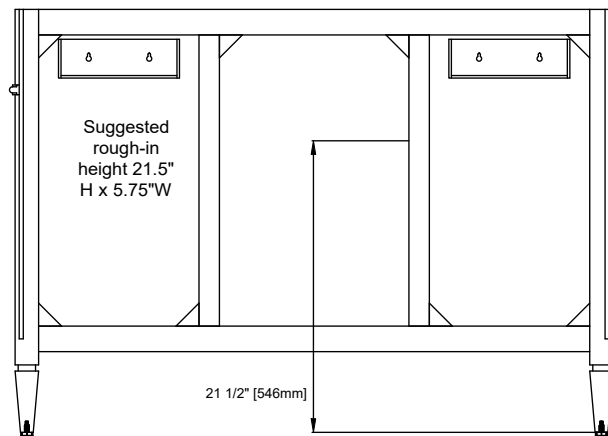

48" VANITY

VANITIES

Bright White

Features and Materials

Solids: Yellow Poplar
Panels: Plywood
Installation Type: Floor Standing
Number of Doors: One
Number of Drawers: Six
Number of Tip Outs: One
Wooden Backsplash
Drawer Box Material and Construction: 12mm Plywood/English Dovetail Joinery
Full Extension, Soft Close Glides
European Soft Close Hinges
Aluminum Laminate Drawer Liners
Number of Basins: One
Vanity Top Included: NO, Optional 3cm Tops Available with Sinks
Fits Drain Hole Size: 1-3/4"
Overflow: Front facing
Assembly Required: Installation of optional 3cm top and sink
Hardware Material and Finish: Zinc Alloy in Satin Nickel Finish
Adjustable levelers

Dimension

Width: 46-3/8"
Depth: 22-7/8"
Height: 32-5/8"
Rough-In Height: 21-1/2"

48" VANITY

VANITIES

46-3/8"

Top View

Knob

Front View

All dimensions are nominal

48" VANITY

VANITIES

Side View

Back View

All dimensions are nominal