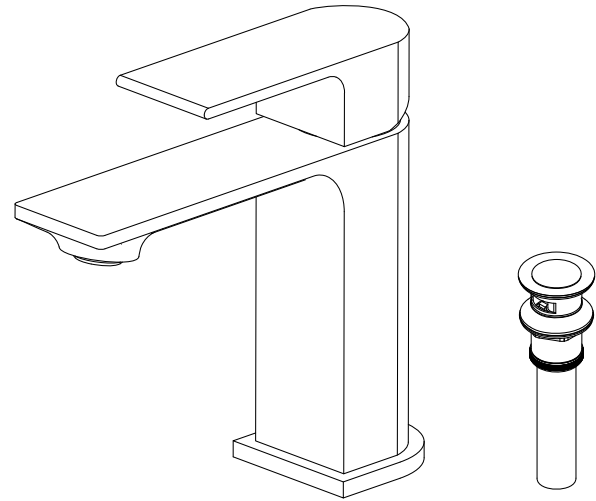

Model: **C-KBF1001-KPW100**

**Mirage** -Single Hole Bathroom Faucet with Pop-up Drain

**SPEC SHEET**

**Faucet Features**

- Solid lead-free brass construction
- Spain Citec ceramic cartridge
- Swiss Neoperl 1.5GPM aerator
- Single lever handle design
- Included 24" length 3/8" Waterlines
- Limited lifetime warranty

**Pop-up drain Features**

- Solid brass material construction
- Smooth push-button operation with over 50,000 times test
- With over-flow design suitable for sinks with over-flow hole
- Superior finishes resist corrosion and rust
- Quick drainage ensures water flow down quickly during washing