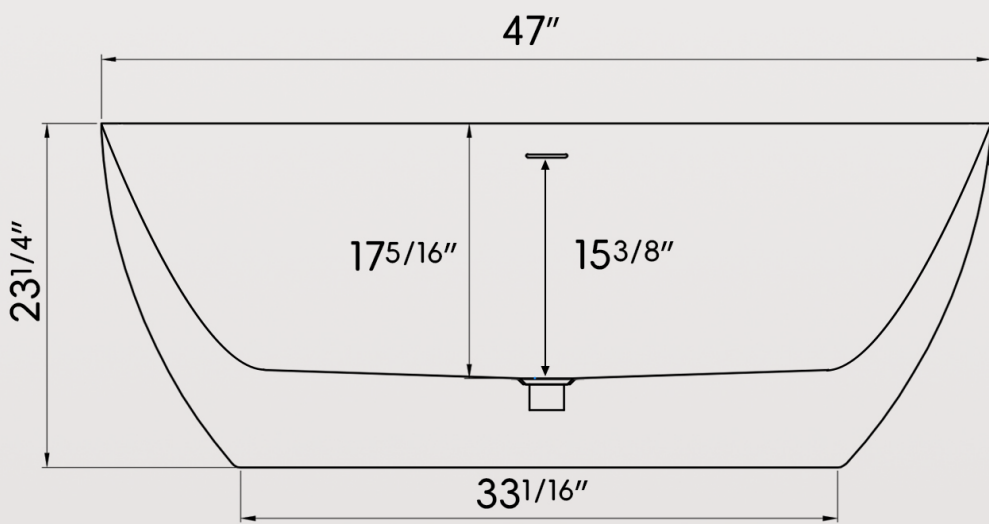

626-679-3588
service@getprohome.com
www.getprohome.com
162 Atlantic St, Pomona, CA 91768

SIZE DETAILS

ACRYLIC BATHTUB

service@getprohome.com

626 679 3588

PRODUCT
INSTRUCTION
VIDEO

SIZE DETAILS

MODEL No. GP-325-47W

FRONT VIEW

SIDE VIEW

TOP VIEW