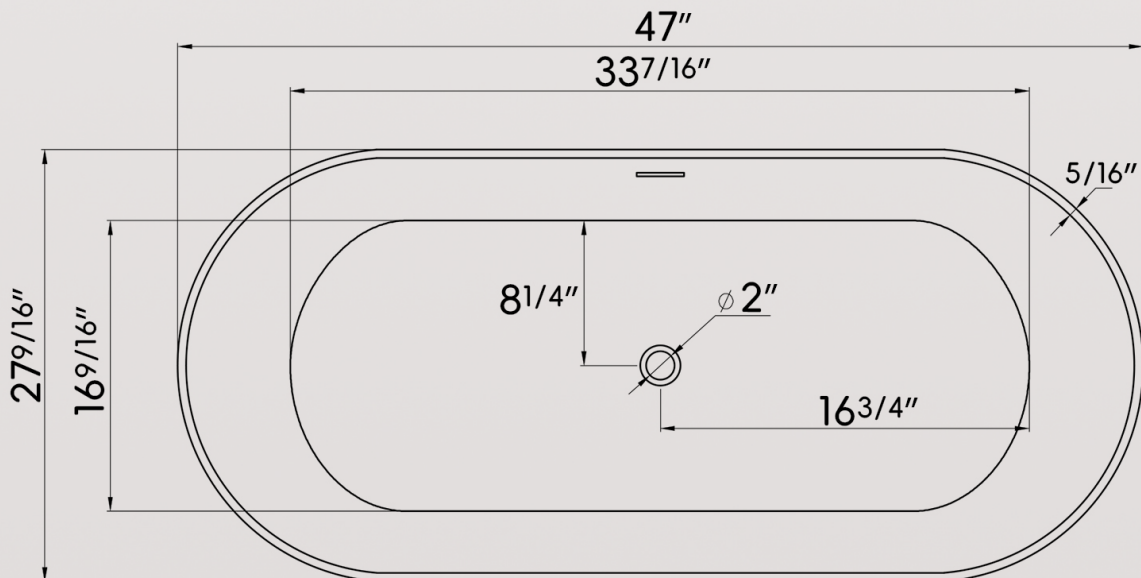

626-679-3588
service@getprohome.com
www.getprohome.com
162 Atlantic St, Pomona, CA 91768

SIZE DETAILS

ACRYLIC BATHTUB

service@getprohome.com

626 679 3588

PRODUCT
INSTRUCTION
VIDEO

SIZE DETAILS

MODEL No. GP-325-47W

FRONT VIEW

SIDE VIEW

TOP VIEW