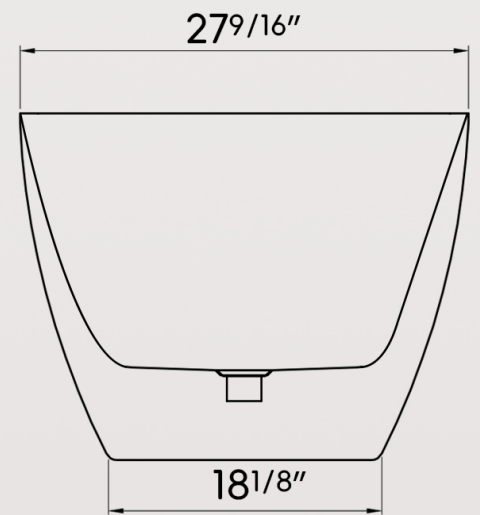

626-679-3588
service@getprohome.com
www.getprohome.com
162 Atlantic St, Pomona, CA 91768

SIZE DETAILS

ACRYLIC BATHTUB

service@getprohome.com

626 679 3588

PRODUCT
INSTRUCTION
VIDEO

SIZE DETAILS

MODEL No. GP-325-47W

FRONT VIEW

SIDE VIEW

TOP VIEW