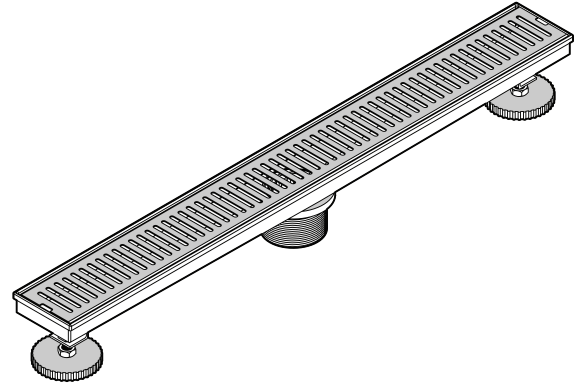

# VIGO Linear Shower Drain

VG07002

**MEASUREMENTS (ASSEMBLED)**

24"L x 2 11/16"W x 2 1/2"H

**MATERIAL**

304-series stainless steel

**PRODUCT FEATURES**

- FinishPlated technology ensures the brushed nickel finish is consistent throughout the entire drain.
- EZInstall makes linear drain installation seamless with all parts, hardware, and guide.
- The shower drain is easy to level with concrete floors and bathroom floors.
- 304-series stainless steel makes the shower floor drain strong and rust-resistant.
- Elegantly conceals the shower drain and provides a clean look for walk-in showers.
- Slopped channel helps maintain a self-cleansing flow and complete water drainage.
- Can be installed in multiple types of shower layouts with standard shower plumbing fixtures.