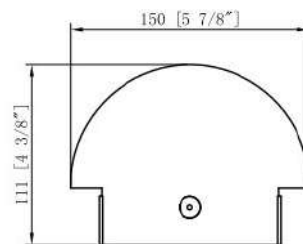

# LED Vanity Lights

**LIGHT SPECIFICATIONS  
LED VANITY FIXTURE**

**SPECIFICATIONS**

•Product Model	IVA-WL048BB-26IN-BN-TNB
•WATTS	25W
•LUMENS	1750LM
•COLOR TEMPERATURE	3000K/4000K/ 5000K CCT CHANGABLE
•CRI	RA>80
•VOLTAGE	120V DIMMABLE
•IP RATED	ETL DAMP LOCATION
•OPERATING TEMPRATURE	-20~45°C
•MATERIAL	STEEL+ ACRYLIC
•FINISH	BRUSHED NICKEL
•MOUNTING	WALL MOUNTING
•SHADE SHAPE	HALF ROUND
•SHADE MATERIAL	ACRYLIC
•SHADE COLOR	WHITE
•WARRANTY	5-YEAR LIMITED
•FIXTURE SIZE	L26"xW5-7/8"xH4-3/8"
• CASE QUANTITY	1 PACK
• MASTER CARTON SIZE	67x20x16CM
• NET WEIGHT	1.92KG
• GROSS WEIGHT	2.58KG

**LIGHT SPECIFICATIONS  
LED VANITY FIXTURE**

**SPECIFICATIONS**

•PRODUCT MODEL	IVA-WL048BC-36IN-BN-TNB
•WATTS	30W
•LUMENS	2100LM
•COLOR TEMPERATURE	3000K/4000K/ 5000K CCT CHANGABLE
•CRI	RA>80
•VOLTAGE	120V DIMMABLE
•IP RATED	ETL DAMP LOCATION
•OPERATING TEMPRATURE	-20~45°C
•MATERIAL	STEEL+ ACRYLIC
•FINISH	BRUSHED NICKEL
•MOUNTING	WALL MOUNTING
•SHADE SHAPE	HALF ROUND
•SHADE MATERIAL	ACRYLIC
•SHADE COLOR	WHITE
•WARRANTY	5-YEAR LIMITED
•FIXTURE SIZE	L36"xW5-7/8"xH4-3/8"
• CASE QUANTITY	1 PACK
• MASTER CARTON SIZE	96.5x20x16CM
• NET WEIGHT	2.84KG
• GROSS WEIGHT	3.60KG

**LIGHT SPECIFICATIONS  
LED VANITY FIXTURE**

**SPECIFICATIONS**

•PRODUCT MODEL	IVA-WL048BD-48IN-BN-TNB
•WATTS	35W
•LUMENS	2450LM
•COLOR TEMPERATURE	3000K/4000K/ 5000K CCT CHANGABLE
•CRI	RA>80
•VOLTAGE	120V DIMMABLE
•IP RATED	ETL DAMP LOCATION
•OPERATING TEMPRATURE	-20~45°C
•MATERIAL	STEEL+ ACRYLIC
•FINISH	BRUSHED NICKEL
•MOUNTING	WALL MOUNTING
•SHADE SHAPE	HALF ROUND
•SHADE MATERIAL	ACRYLIC
•SHADE COLOR	WHITE
•WARRANTY	5-YEAR LIMITED
•FIXTURE SIZE	L48"xW5-7/8"xH4-3/8"
• CASE QUANTITY	1 PACK
• MASTER CARTON SIZE	126.5x20x16CM
• NET WEIGHT	4.20KG
• GROSS WEIGHT	5.12KG