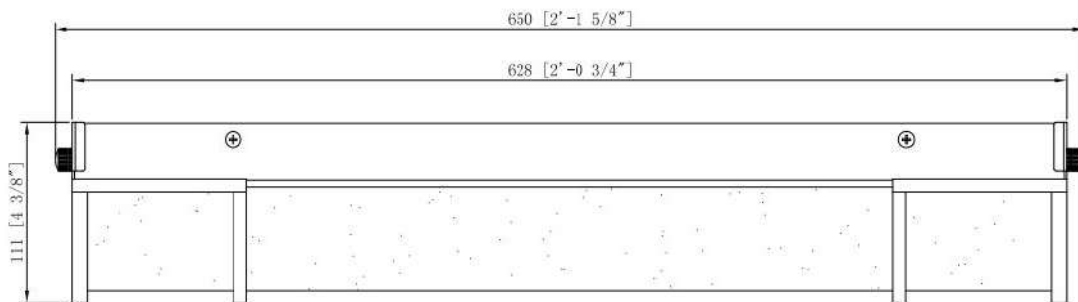

# LED Vanity Lights

**LIGHT SPECIFICATIONS  
LED VANITY FIXTURE**

**SPECIFICATIONS**

•Product Model	IVA-WL048BB-26IN-BN-TNB
•WATTS	25W
•LUMENS	1750LM
•COLOR TEMPERATURE	3000K/4000K/ 5000K CCT CHANGABLE
•CRI	RA>80
•VOLTAGE	120V DIMMABLE
•IP RATED	ETL DAMP LOCATION
•OPERATING TEMPRATURE	-20~45°C
•MATERIAL	STEEL+ ACRYLIC
•FINISH	BRUSHED NICKEL
•MOUNTING	WALL MOUNTING
•SHADE SHAPE	HALF ROUND
•SHADE MATERIAL	ACRYLIC
•SHADE COLOR	WHITE
•WARRANTY	5-YEAR LIMITED
•FIXTURE SIZE	L26"xW5-7/8"xH4-3/8"
• CASE QUANTITY	1 PACK
• MASTER CARTON SIZE	67x20x16CM
• NET WEIGHT	1.92KG
• GROSS WEIGHT	2.58KG

**LIGHT SPECIFICATIONS  
LED VANITY FIXTURE**

**SPECIFICATIONS**

•PRODUCT MODEL	IVA-WL048BC-36IN-BN-TNB
•WATTS	30W
•LUMENS	2100LM
•COLOR TEMPERATURE	3000K/4000K/ 5000K CCT CHANGABLE
•CRI	RA>80
•VOLTAGE	120V DIMMABLE
•IP RATED	ETL DAMP LOCATION
•OPERATING TEMPRATURE	-20~45°C
•MATERIAL	STEEL+ ACRYLIC
•FINISH	BRUSHED NICKEL
•MOUNTING	WALL MOUNTING
•SHADE SHAPE	HALF ROUND
•SHADE MATERIAL	ACRYLIC
•SHADE COLOR	WHITE
•WARRANTY	5-YEAR LIMITED
•FIXTURE SIZE	L36"xW5-7/8"xH4-3/8"
• CASE QUANTITY	1 PACK
• MASTER CARTON SIZE	96.5x20x16CM
• NET WEIGHT	2.84KG
• GROSS WEIGHT	3.60KG

**LIGHT SPECIFICATIONS  
LED VANITY FIXTURE**

**SPECIFICATIONS**

•PRODUCT MODEL	IVA-WL048BD-48IN-BN-TNB
•WATTS	35W
•LUMENS	2450LM
•COLOR TEMPERATURE	3000K/4000K/ 5000K CCT CHANGABLE
•CRI	RA>80
•VOLTAGE	120V DIMMABLE
•IP RATED	ETL DAMP LOCATION
•OPERATING TEMPRATURE	-20~45°C
•MATERIAL	STEEL+ ACRYLIC
•FINISH	BRUSHED NICKEL
•MOUNTING	WALL MOUNTING
•SHADE SHAPE	HALF ROUND
•SHADE MATERIAL	ACRYLIC
•SHADE COLOR	WHITE
•WARRANTY	5-YEAR LIMITED
•FIXTURE SIZE	L48"xW5-7/8"xH4-3/8"
• CASE QUANTITY	1 PACK
• MASTER CARTON SIZE	126.5x20x16CM
• NET WEIGHT	4.20KG
• GROSS WEIGHT	5.12KG