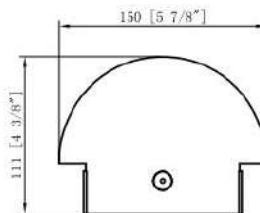

# LED Vanity Lights

**LIGHT SPECIFICATIONS  
LED VANITY FIXTURE**

**SPECIFICATIONS**

•Product Model	IVA-WL048BB-26IN-BN-TNB
•WATTS	25W
•LUMENS	1750LM
•COLOR TEMPERATURE	3000K/4000K/ 5000K CCT CHANGABLE
•CRI	RA>80
•VOLTAGE	120V DIMMABLE
•IP RATED	ETL DAMP LOCATION
•OPERATING TEMPRATURE	-20~45°C
•MATERIAL	STEEL+ ACRYLIC
•FINISH	BRUSHED NICKEL
•MOUNTING	WALL MOUNTING
•SHADE SHAPE	HALF ROUND
•SHADE MATERIAL	ACRYLIC
•SHADE COLOR	WHITE
•WARRANTY	5-YEAR LIMITED
•FIXTURE SIZE	L26"xW5-7/8"xH4-3/8"
• CASE QUANTITY	1 PACK
• MASTER CARTON SIZE	67x20x16CM
• NET WEIGHT	1.92KG
• GROSS WEIGHT	2.58KG

**LIGHT SPECIFICATIONS  
LED VANITY FIXTURE**

**SPECIFICATIONS**

•PRODUCT MODEL	IVA-WL048BC-36IN-BN-TNB
•WATTS	30W
•LUMENS	2100LM
•COLOR TEMPERATURE	3000K/4000K/ 5000K CCT CHANGABLE
•CRI	RA>80
•VOLTAGE	120V DIMMABLE
•IP RATED	ETL DAMP LOCATION
•OPERATING TEMPRATURE	-20~45°C
•MATERIAL	STEEL+ ACRYLIC
•FINISH	BRUSHED NICKEL
•MOUNTING	WALL MOUNTING
•SHADE SHAPE	HALF ROUND
•SHADE MATERIAL	ACRYLIC
•SHADE COLOR	WHITE
•WARRANTY	5-YEAR LIMITED
•FIXTURE SIZE	L36"xW5-7/8"xH4-3/8"
• CASE QUANTITY	1 PACK
• MASTER CARTON SIZE	96.5x20x16CM
• NET WEIGHT	2.84KG
• GROSS WEIGHT	3.60KG

**LIGHT SPECIFICATIONS  
LED VANITY FIXTURE**

**SPECIFICATIONS**

•PRODUCT MODEL	IVA-WL048BD-48IN-BN-TNB
•WATTS	35W
•LUMENS	2450LM
•COLOR TEMPERATURE	3000K/4000K/ 5000K CCT CHANGABLE
•CRI	RA>80
•VOLTAGE	120V DIMMABLE
•IP RATED	ETL DAMP LOCATION
•OPERATING TEMPRATURE	-20~45°C
•MATERIAL	STEEL+ ACRYLIC
•FINISH	BRUSHED NICKEL
•MOUNTING	WALL MOUNTING
•SHADE SHAPE	HALF ROUND
•SHADE MATERIAL	ACRYLIC
•SHADE COLOR	WHITE
•WARRANTY	5-YEAR LIMITED
•FIXTURE SIZE	L48"xW5-7/8"xH4-3/8"
• CASE QUANTITY	1 PACK
• MASTER CARTON SIZE	126.5x20x16CM
• NET WEIGHT	4.20KG
• GROSS WEIGHT	5.12KG