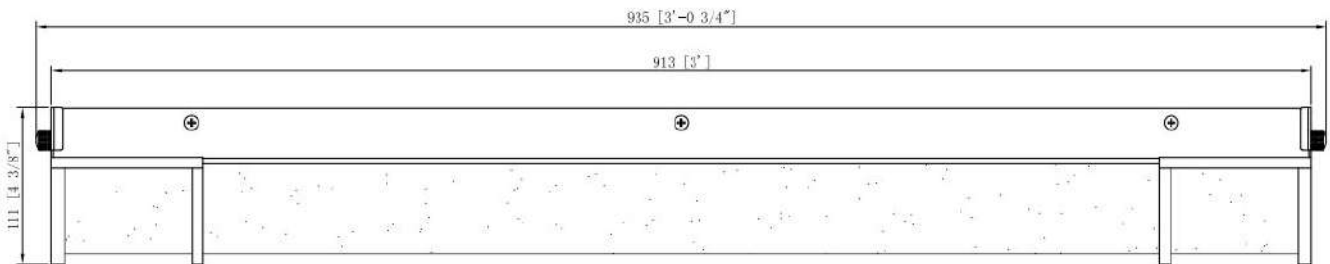

# LED Vanity Lights

**LIGHT SPECIFICATIONS  
LED VANITY FIXTURE**

**SPECIFICATIONS**

•Product Model	IVA-WL048BB-26IN-BN-TNB
•WATTS	25W
•LUMENS	1750LM
•COLOR TEMPERATURE	3000K/4000K/ 5000K CCT CHANGABLE
•CRI	RA>80
•VOLTAGE	120V DIMMABLE
•IP RATED	ETL DAMP LOCATION
•OPERATING TEMPRATURE	-20~45°C
•MATERIAL	STEEL+ ACRYLIC
•FINISH	BRUSHED NICKEL
•MOUNTING	WALL MOUNTING
•SHADE SHAPE	HALF ROUND
•SHADE MATERIAL	ACRYLIC
•SHADE COLOR	WHITE
•WARRANTY	5-YEAR LIMITED
•FIXTURE SIZE	L26"xW5-7/8"xH4-3/8"
• CASE QUANTITY	1 PACK
• MASTER CARTON SIZE	67x20x16CM
• NET WEIGHT	1.92KG
• GROSS WEIGHT	2.58KG

**LIGHT SPECIFICATIONS  
LED VANITY FIXTURE**

**SPECIFICATIONS**

•PRODUCT MODEL	IVA-WL048BC-36IN-BN-TNB
•WATTS	30W
•LUMENS	2100LM
•COLOR TEMPERATURE	3000K/4000K/ 5000K CCT CHANGABLE
•CRI	RA>80
•VOLTAGE	120V DIMMABLE
•IP RATED	ETL DAMP LOCATION
•OPERATING TEMPRATURE	-20~45°C
•MATERIAL	STEEL+ ACRYLIC
•FINISH	BRUSHED NICKEL
•MOUNTING	WALL MOUNTING
•SHADE SHAPE	HALF ROUND
•SHADE MATERIAL	ACRYLIC
•SHADE COLOR	WHITE
•WARRANTY	5-YEAR LIMITED
•FIXTURE SIZE	L36"xW5-7/8"xH4-3/8"
• CASE QUANTITY	1 PACK
• MASTER CARTON SIZE	96.5x20x16CM
• NET WEIGHT	2.84KG
• GROSS WEIGHT	3.60KG

**LIGHT SPECIFICATIONS  
LED VANITY FIXTURE**

**SPECIFICATIONS**

•PRODUCT MODEL	IVA-WL048BD-48IN-BN-TNB
•WATTS	35W
•LUMENS	2450LM
•COLOR TEMPERATURE	3000K/4000K/ 5000K CCT CHANGABLE
•CRI	RA>80
•VOLTAGE	120V DIMMABLE
•IP RATED	ETL DAMP LOCATION
•OPERATING TEMPRATURE	-20~45°C
•MATERIAL	STEEL+ ACRYLIC
•FINISH	BRUSHED NICKEL
•MOUNTING	WALL MOUNTING
•SHADE SHAPE	HALF ROUND
•SHADE MATERIAL	ACRYLIC
•SHADE COLOR	WHITE
•WARRANTY	5-YEAR LIMITED
•FIXTURE SIZE	L48"xW5-7/8"xH4-3/8"
• CASE QUANTITY	1 PACK
• MASTER CARTON SIZE	126.5x20x16CM
• NET WEIGHT	4.20KG
• GROSS WEIGHT	5.12KG