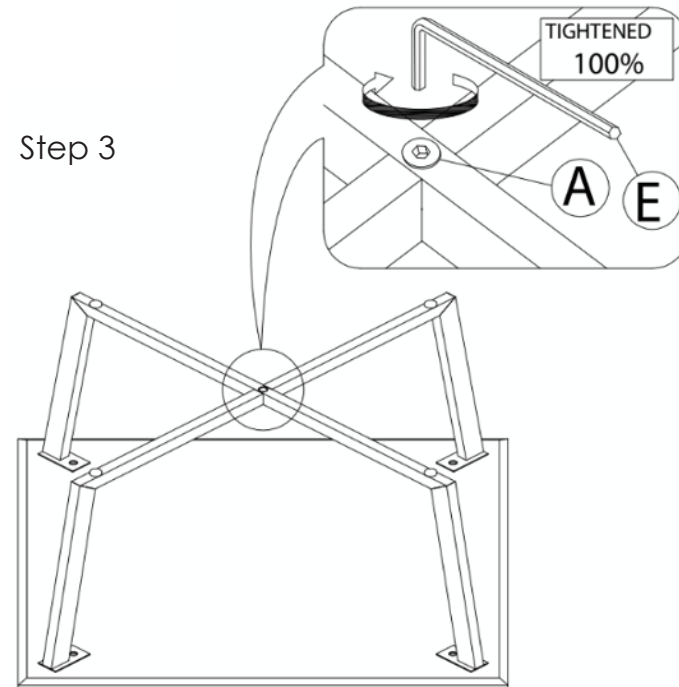

A (1 pc)
M6 x 25MM

B (4 pcs)
M6 x 16MM

C (4 pcs)

D (4 pcs)

E (1 pc)

During assembly, hand tighten screws only. When all screws are in place, then tighten completely.

Assembly Instructions

-48 Square Coffee Table

PLEASE NOTE: Check that you have received all components and hardware before assembling. If you are missing any parts, contact your retailer.

TABLE TOP

1 (1 pc)

LEG

2 (2 pcs)

A (1 pc)
M6 x 25MM

B (4 pcs)
M6 x 16MM