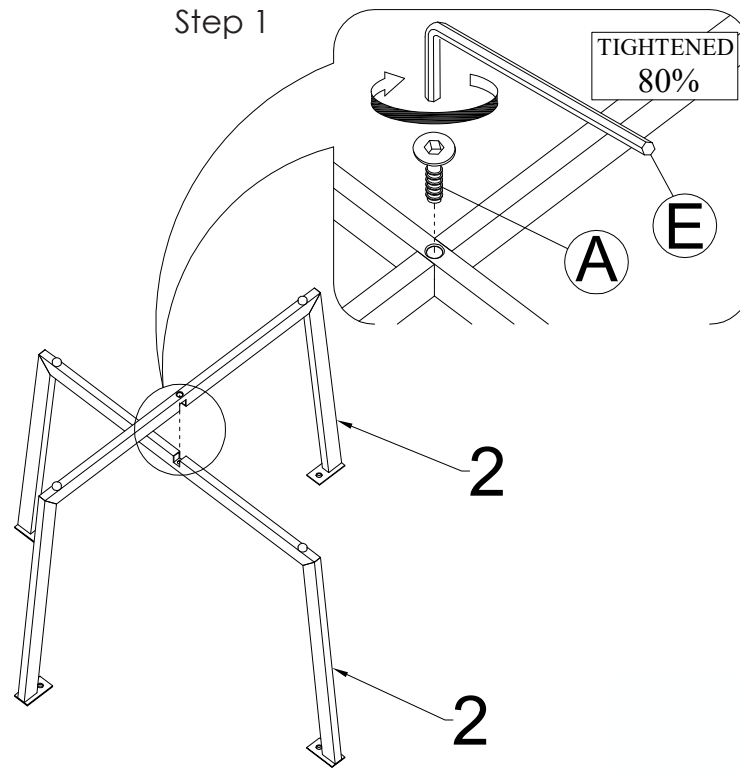

Assembly Instructions

-48 Square Coffee Table

PLEASE NOTE: Check that you have received all components and hardware before assembling. If you are missing any parts, contact your retailer.

1 (1 pc)

2 (2 pcs)

A (1 pc)
M6 x 25MM

B (4 pcs)
M6 x 16MM

C (4 pcs)

D (4 pcs)

E (1 pc)

During assembly, hand tighten screws only. When all screws are in place, then tighten completely.

Assembly Instructions

-48 Square Coffee Table

PLEASE NOTE: Check that you have received all components and hardware before assembling. If you are missing any parts, contact your retailer.

TABLE TOP

1 (1 pc)

LEG

2 (2 pcs)

A (1 pc)
M6 x 25MM

B (4 pcs)
M6 x 16MM

C (4 pcs)

D (4 pcs)

E (1 pc)