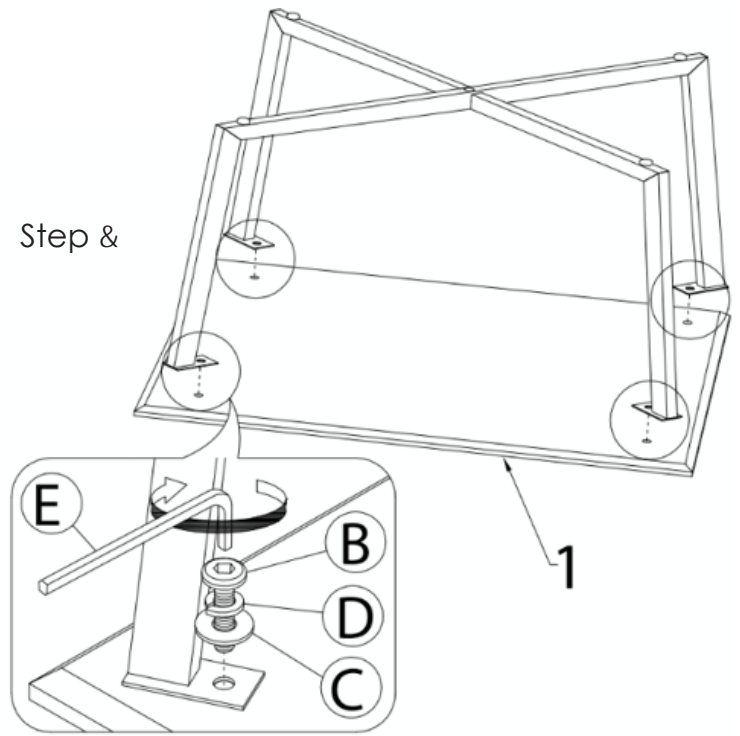

Assembly Instructions

-48 Square Coffee Table

PLEASE NOTE: Check that you have received all components and hardware before assembling. If you are missing any parts, contact your retailer.

1 (1 pc)

2 (2 pcs)

A (1 pc)
M6 x 25MM

B (4 pcs)
M6 x 16MM

C (4 pcs)

D (4 pcs)

E (1 pc)

During assembly, hand tighten screws only. When all screws are in place, then tighten completely.

Assembly Instructions

-48 Square Coffee Table

PLEASE NOTE: Check that you have received all components and hardware before assembling. If you are missing any parts, contact your retailer.

TABLE TOP

1 (1 pc)

LEG

2 (2 pcs)

A (1 pc)
M6 x 25MM

B (4 pcs)
M6 x 16MM