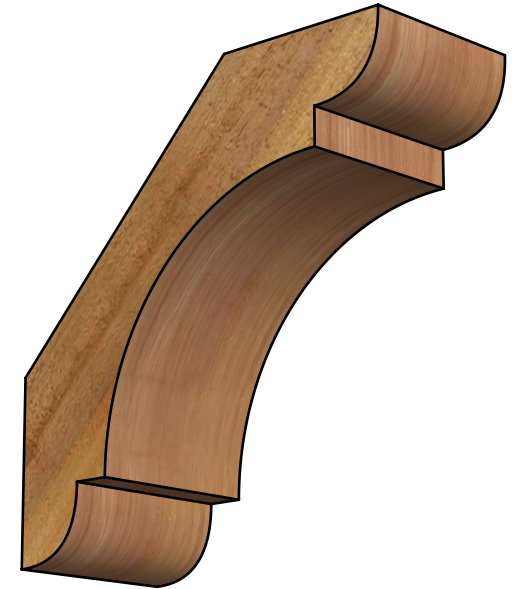

BRC04X10X10OLY00RWR

4"W X 10"D X 10"H OLYMPIC ROUGH SAWN BRACE, WESTERN RED CEDAR

SIDE

FRONT

EKENA MILLWORK
 2300 WEST MAIN ST.
 CLARKSVILLE, TX 75426
 TOLL FREE: 866-607-0453
 WWW.EKENAMILLWORK.COM

NOTES

1. INSTALLATION TO BE COMPLETED IN ACCORDANCE WITH MANUFACTURER'S SPECIFICATIONS.
2. DRAWING MAY NOT BE TO SCALE
3. THIS DRAWING IS INTENDED FOR DESIGN AND PLANNING PURPOSES ONLY.
4. ALL INFORMATION CONTAINED HEREIN WAS CURRENT AT THE TIME OF DEVELOPMENT BUT MUST BE REVIEWED AND APPROVED BY THE PRODUCT MANUFACTURER TO BE CONSIDERED ACCURATE.
5. PRODUCTS ARE NOT KILN DRIED. THIS ITEM IS UNIQUE AND WILL CONTAIN THE NATURAL VARIATIONS THAT THE WOOD SPECIES OFFERS. THIS MAY RESULT IN VARIATIONS UP TO 1/4"