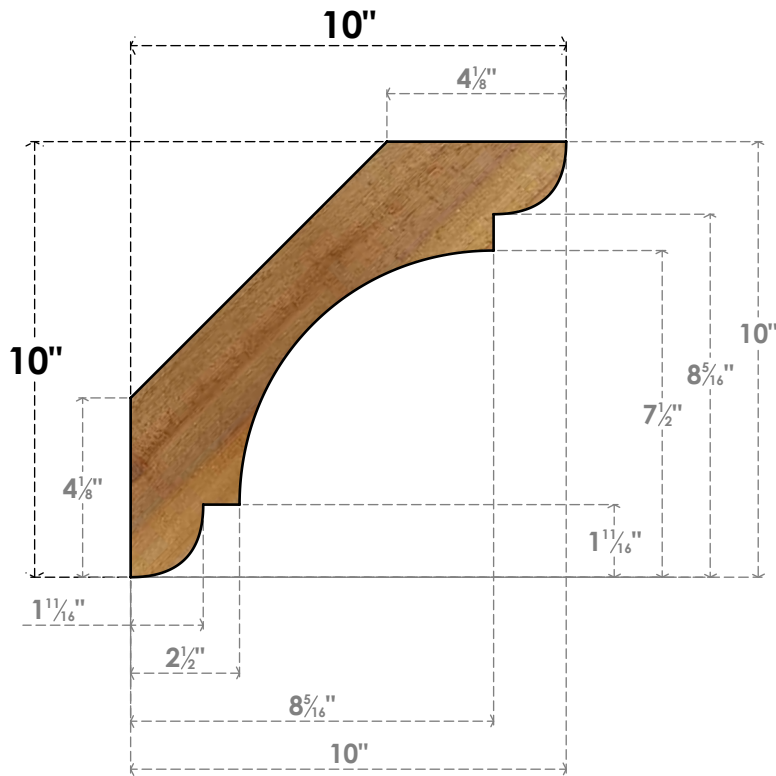

BRC04X10X10OLY00RWR

4"W X 10"D X 10"H OLYMPIC ROUGH SAWN BRACE, WESTERN RED CEDAR

SIDE

FRONT

EKENA MILLWORK
 2300 WEST MAIN ST.
 CLARKSVILLE, TX 75426
 TOLL FREE: 866-607-0453
 WWW.EKENAMILLWORK.COM

NOTES

1. INSTALLATION TO BE COMPLETED IN ACCORDANCE WITH MANUFACTURER'S SPECIFICATIONS.
2. DRAWING MAY NOT BE TO SCALE
3. THIS DRAWING IS INTENDED FOR DESIGN AND PLANNING PURPOSES ONLY.
4. ALL INFORMATION CONTAINED HEREIN WAS CURRENT AT THE TIME OF DEVELOPMENT BUT MUST BE REVIEWED AND APPROVED BY THE PRODUCT MANUFACTURER TO BE CONSIDERED ACCURATE.
5. PRODUCTS ARE NOT KILN DRIED. THIS ITEM IS UNIQUE AND WILL CONTAIN THE NATURAL VARIATIONS THAT THE WOOD SPECIES OFFERS. THIS MAY RESULT IN VARIATIONS UP TO 1/4"