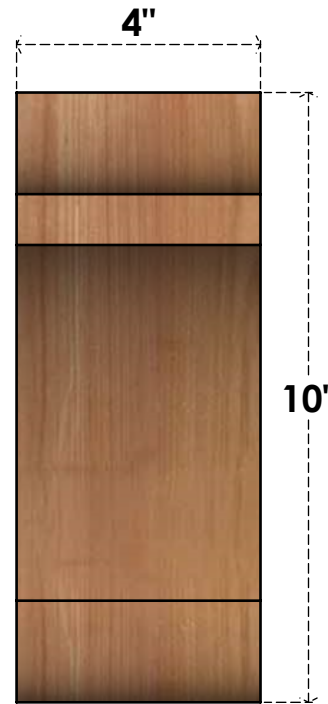

BRC04X10X10OLY00RWR

4"W X 10"D X 10"H OLYMPIC ROUGH SAWN BRACE, WESTERN RED CEDAR

SIDE

FRONT

EKENA MILLWORK
 2300 WEST MAIN ST.
 CLARKSVILLE, TX 75426
 TOLL FREE: 866-607-0453
 WWW.EKENAMILLWORK.COM

NOTES

1. INSTALLATION TO BE COMPLETED IN ACCORDANCE WITH MANUFACTURER'S SPECIFICATIONS.
2. DRAWING MAY NOT BE TO SCALE
3. THIS DRAWING IS INTENDED FOR DESIGN AND PLANNING PURPOSES ONLY.
4. ALL INFORMATION CONTAINED HEREIN WAS CURRENT AT THE TIME OF DEVELOPMENT BUT MUST BE REVIEWED AND APPROVED BY THE PRODUCT MANUFACTURER TO BE CONSIDERED ACCURATE.
5. PRODUCTS ARE NOT KILN DRIED. THIS ITEM IS UNIQUE AND WILL CONTAIN THE NATURAL VARIATIONS THAT THE WOOD SPECIES OFFERS. THIS MAY RESULT IN VARIATIONS UP TO 1/4"