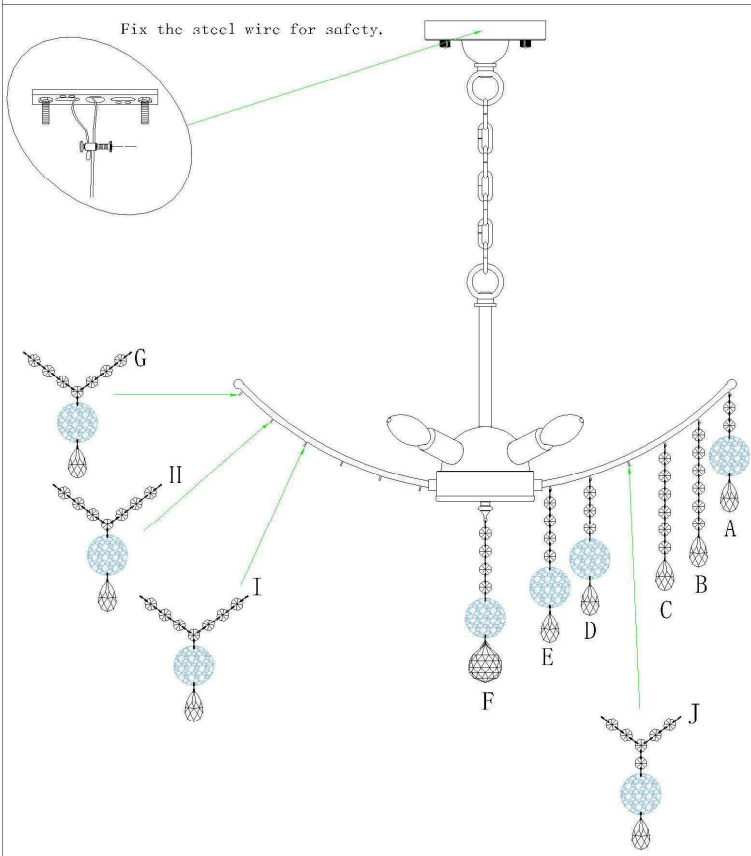

Operating instructions

Size: $\phi 630 * H380$ E14*8

Install Crystal GHIJ between the two curved pipes.

No.	Matching crystal description	Qty
A	14#Beads/2pcs+50#shell+38#Mesh Crystal	16
B	14#Beads/6pcs+38#Mesh Crystal	16
C	14#Beads/6pcs+38#Mesh Crystal	16
D	14#Beads/3pcs+50#Shell+38#Mesh Crystal (Leave a space, then fix the bead chain in place.)	16
E	14#Beads/4pcs+50#Shell+38#Mesh Crystal	8
F	14#Beads/4pcs+50#Shell+40#Crystal ball	1
G	14#Beads/3pcs*2+[14#Beads (3 holes)*1]+50#Shell+38#Mesh Crystal	16
H	14#Beads/3pcs*2+[14#Beads (3 holes)*1]+50#Shell+38#Mesh Crystal	16
I	14#Beads/3pcs*2+[14#Beads (3 holes)*1]+50#Shell+38#Mesh Crystal	16
J	14#Beads/2pcs*2+[14#Beads (3 holes)*1]+14#Beads/1pcs+50#Shell+38#Mesh Crystal	16

Installation Manual

Please refer to the installation diagram and install all parts in the correct order.

Maintenance

1. Voltage/Frequency : 110-220V 50HZ
2. Please wear gloves during installation.
3. Do not install the fixture on a damp ceiling.
4. Turn off the power supply before cleaning.
5. Please use a non-corrosive cleaner for cleaning.
6. Please install strictly in accordance with this installation manual.