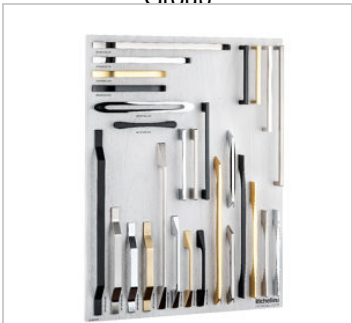

Value Board - 99BLITZ1

Product № 99BLITZ1

DISCLAIMER

Although our black finish is achieved through a rigorous process, it may show signs of normal usage faster than other finishes.