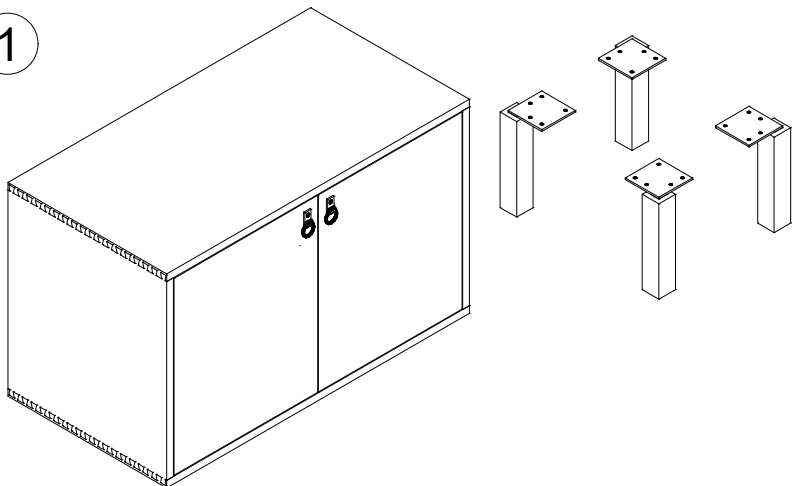

Bar Cabinet

1

	1
LEGS 	4
SOCKET BUTTON HEAD 1/4"x5/8" 	20
ALLEN WRENCH 5/32" 	1

2

3