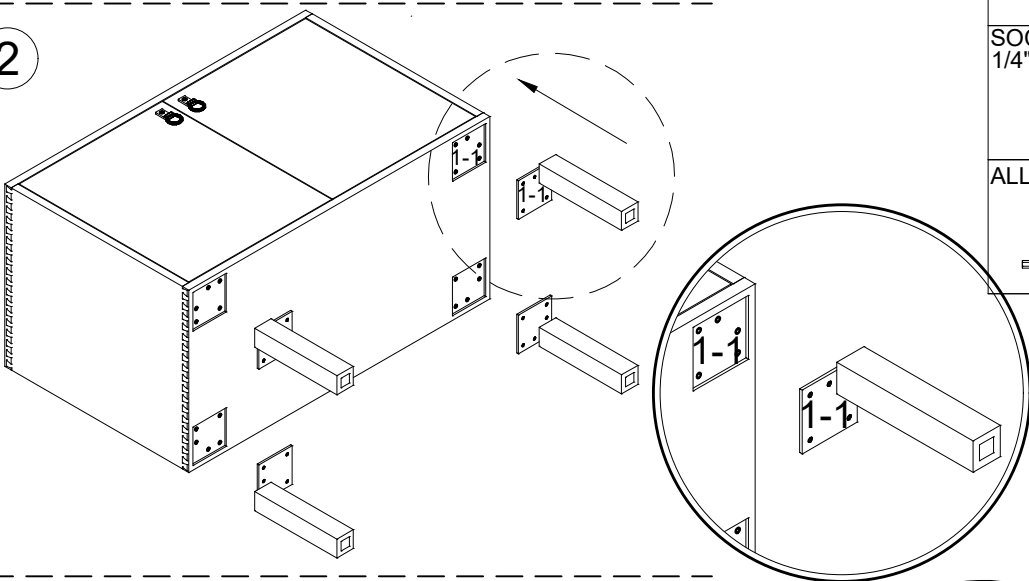

Bar Cabinet

1

	1
LEGS 	4
SOCKET BUTTON HEAD 1/4"x5/8" 	20
ALLEN WRENCH 5/32" 	1

2

3