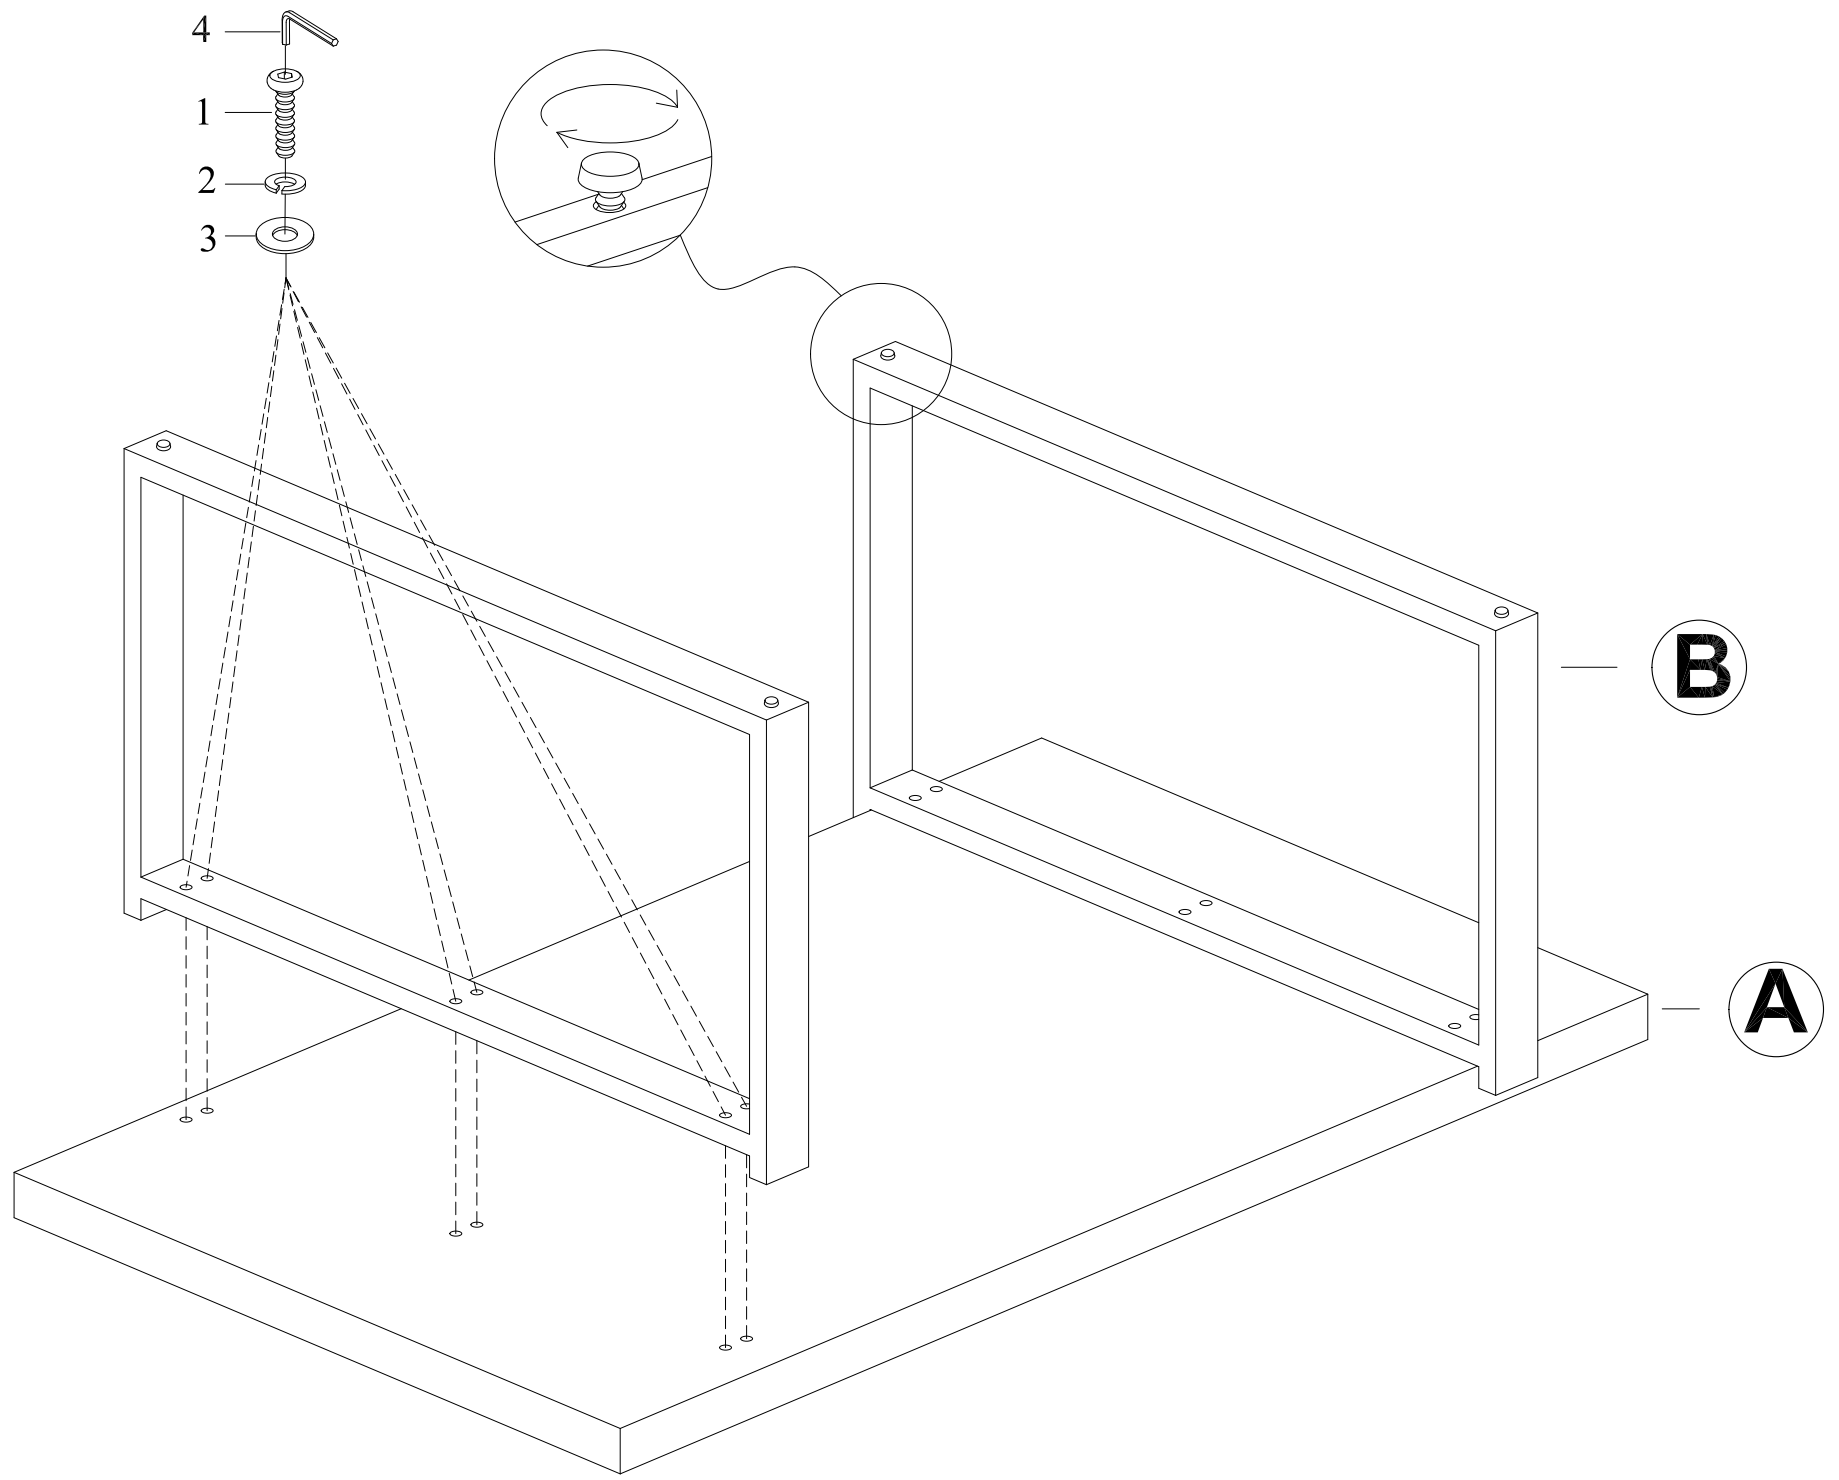

ARIELA COFFEE TABLE ASSEMBLY INSTRUCTIONS

PARTS PACKING CONFIGURATIONS

A. TOP 1PC
B. LEG 2PCS

HARDWARE ENCLOSED IN CARTON

No	Description	Photo	Quantity
1	ALLEN BOLT (1/4 x 1-1/2)		12 PCS
2	LOCK WASHER (1/4)		12 PCS
3	FLAT WASHER (1/4)		12 PCS
4	ALLEN KEY		1 PC

STEP 1:

FULLY ASSEMBLED