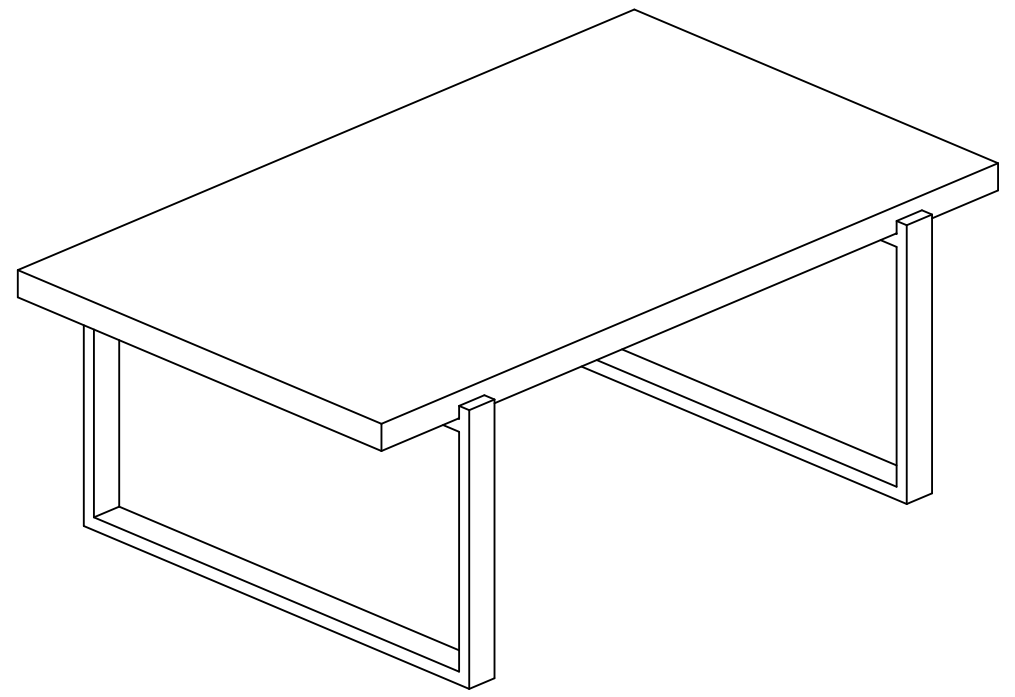

ARIELA COFFEE TABLE ASSEMBLY INSTRUCTIONS

PARTS PACKING CONFIGURATIONS

A. TOP 1PC
B. LEG 2PCS

HARDWARE ENCLOSED IN CARTON

No	Description	Photo	Quantity
1	ALLEN BOLT (1/4 x 1-1/2)		12 PCS
2	LOCK WASHER (1/4)		12 PCS
3	FLAT WASHER (1/4)		12 PCS
4	ALLEN KEY		1 PC