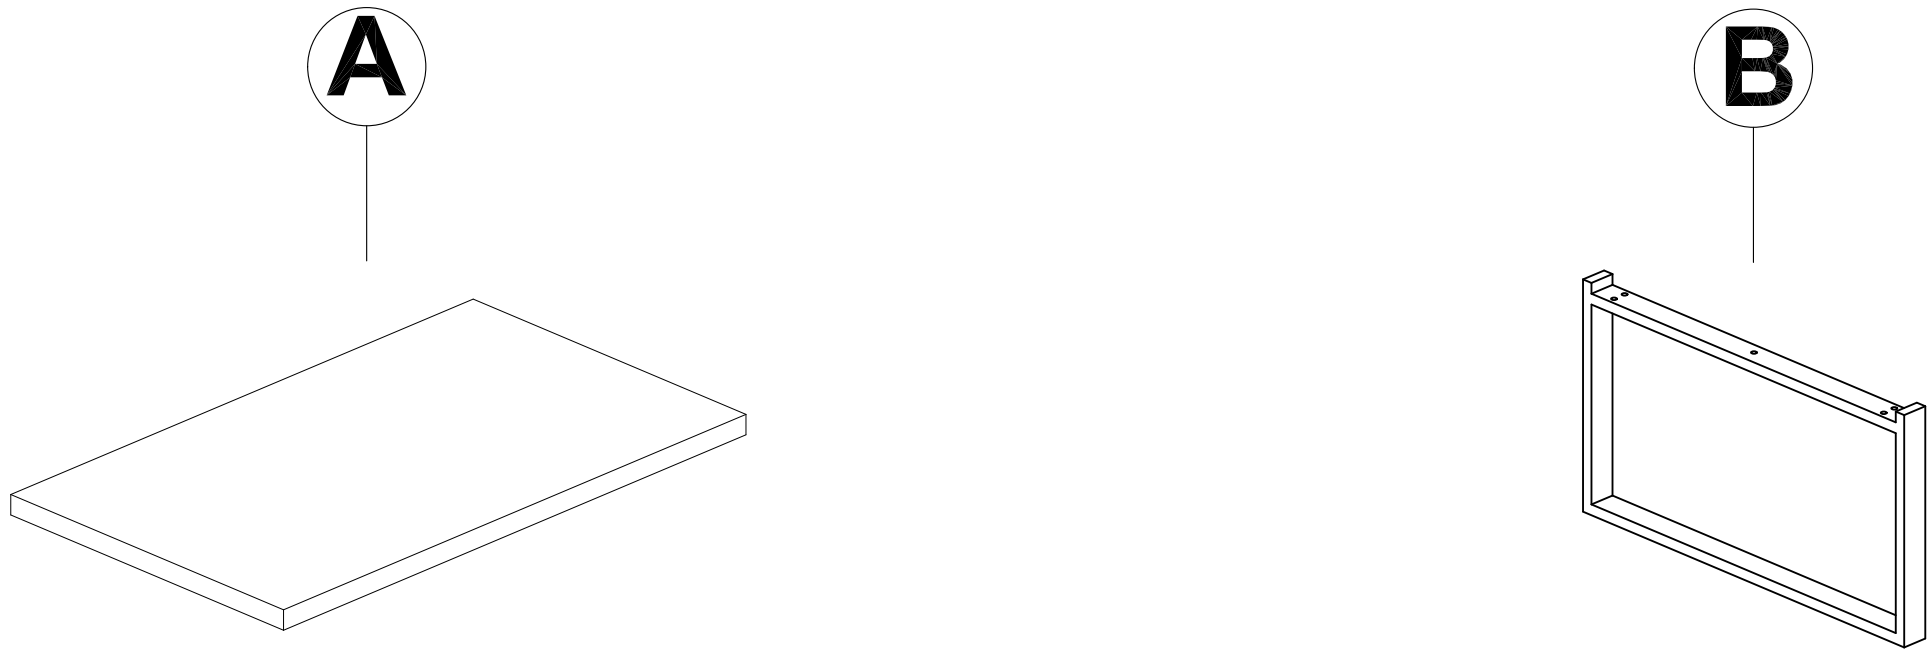

ARIELA COFFEE TABLE ASSEMBLY INSTRUCTIONS

PARTS PACKING CONFIGURATIONS

A. TOP 1PC
B. LEG 2PCS

HARDWARE ENCLOSED IN CARTON

No	Description	Photo	Quantity
1	ALLEN BOLT (1/4 x 1-1/2)		12 PCS
2	LOCK WASHER (1/4)		12 PCS
3	FLAT WASHER (1/4)		12 PCS
4	ALLEN KEY		1 PC