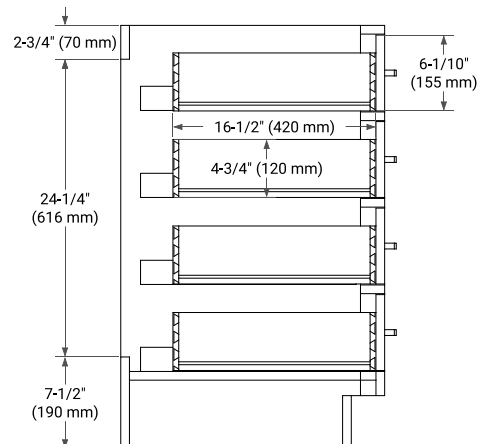

42" RIGHT OFFSET CABINET

BASE CABINET DIMENSIONS

42" W x 21.5" D x 34.5" H

FEATURES

- Solid wood frame & plywood panels
- Dovetail drawers and joints
- Soft closing doors & drawers

HARDWARE FINISHES*

Brushed Nickel Satin Brass Matte Black Polished Chrome

43" RIGHT RECTANGLE SINK COUNTERTOP WITH 1.5 IN. THICKNESS

OVERALL DIMENSIONS

43" W x 22" D x 1.5" H

COUNTERTOP OPTIONS

Carrara Marble

White Quartz

FEATURES

- Solid countertop with mitered edges & seams
- Undermount white rectangular sink
- Pre-drilled for 8" widespread faucet

INCLUDED

- Countertop
- Matching Backsplash
- Rectangle Sink

COUNTERTOP PLAN VIEW

EDGE SIDE VIEW

THREE DIMENSIONAL COUNTERTOP VIEW