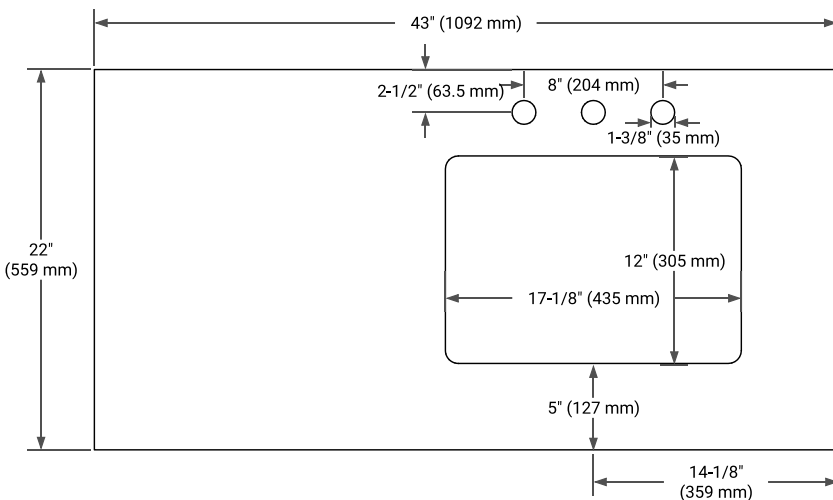

42" RIGHT OFFSET CABINET

BASE CABINET DIMENSIONS

42" W x 21.5" D x 34.5" H

FEATURES

- Solid wood frame & plywood panels
- Dovetail drawers and joints
- Soft closing doors & drawers

HARDWARE FINISHES*

Brushed Nickel Satin Brass Matte Black Polished Chrome

43" RIGHT RECTANGLE SINK COUNTERTOP WITH 1.5 IN. THICKNESS

OVERALL DIMENSIONS

43" W x 22" D x 1.5" H

COUNTERTOP OPTIONS

Carrara Marble

White Quartz

FEATURES

- Solid countertop with mitered edges & seams
- Undermount white rectangular sink
- Pre-drilled for 8" widespread faucet

INCLUDED

- Countertop
- Matching Backsplash
- Rectangle Sink

COUNTERTOP PLAN VIEW

EDGE SIDE VIEW

THREE DIMENSIONAL COUNTERTOP VIEW