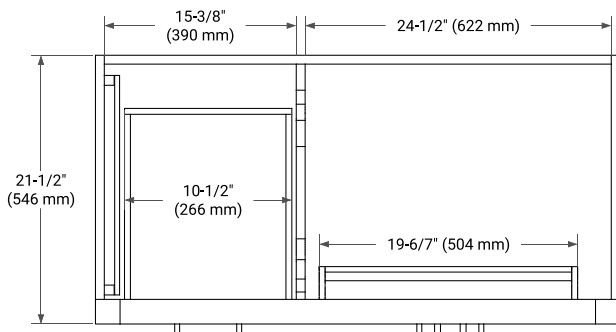

42" RIGHT OFFSET CABINET

BASE CABINET DIMENSIONS

42" W x 21.5" D x 34.5" H

FEATURES

- Solid wood frame & plywood panels
- Dovetail drawers and joints
- Soft closing doors & drawers

HARDWARE FINISHES*

Brushed Nickel Satin Brass Matte Black Polished Chrome

43" RIGHT RECTANGLE SINK COUNTERTOP WITH 1.5 IN. THICKNESS

OVERALL DIMENSIONS

43" W x 22" D x 1.5" H

COUNTERTOP OPTIONS

Carrara Marble

White Quartz

FEATURES

- Solid countertop with mitered edges & seams
- Undermount white rectangular sink
- Pre-drilled for 8" widespread faucet

INCLUDED

- Countertop
- Matching Backsplash
- Rectangle Sink

COUNTERTOP PLAN VIEW

EDGE SIDE VIEW

THREE DIMENSIONAL COUNTERTOP VIEW