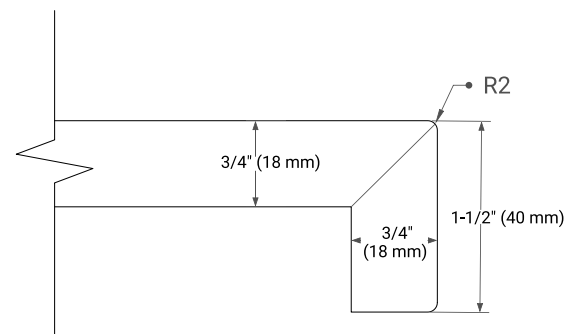

43" RIGHT RECTANGLE SINK COUNTERTOP WITH 1.5 IN. THICKNESS

OVERALL DIMENSIONS

43" W x 22" D x 1.5" H

COUNTERTOP OPTIONS

Carrara Marble

White Quartz

FEATURES

- Solid countertop with mitered edges & seams
- Undermount white rectangular sink
- Pre-drilled for 8" widespread faucet

INCLUDED

- Countertop
- Matching Backsplash
- Rectangle Sink

COUNTERTOP PLAN VIEW

EDGE SIDE VIEW

THREE DIMENSIONAL COUNTERTOP VIEW