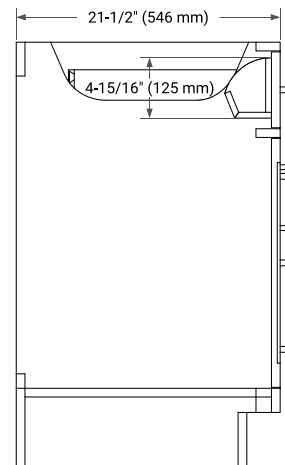

42" RIGHT OFFSET CABINET

BASE CABINET DIMENSIONS

42" W x 21.5" D x 34.5" H

FEATURES

- Solid wood frame & plywood panels
- Dovetail drawers and joints
- Soft closing doors & drawers

HARDWARE FINISHES*

Brushed Nickel   Satin Brass   Matte Black   Polished Chrome

Hardware comes preinstalled with the illustrated option. Other finishes are available on our online store if you prefer a different one.

AVAILABLE COLORS

White   Grey   Midnight Blue   Oak

FRONT VIEW

SIDE VIEW

PLAN VIEW