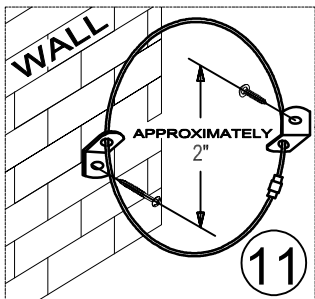

furnishing better
lives together®

WWW.JOFRAN.COM

**ASSEMBLY INSTRUCTIONS &
PARTS IDENTIFICATION
MODEL # 2535-50
ESPRESSO**

Thank you for purchasing this quality product. Be sure to check all packing material carefully for small parts that may have come loose inside the carton during shipment.

KEY COMPONENTS

No.	Code	Q'ty	Description	No.	Code	Q'ty	Description
1	2535-50P07R	1 Pc	Right Facing Door	6	2535P07H	6 Pcs	Hinge
2	2535-50P07M	1 Pc	Middle Facing Door	7	2535-50P08S	1 Pc	Small Shelf - Right Side
3	2535-50P07L	1 Pc	Left Facing Door	8	2535-50P08L	1 Pc	Large Shelf - Left Side
4	2535P01D	3 Pcs	Door Magnetic	9	2535P08P	8 Pcs	Shelf pin
5	2535P04	3 Pcs	Door Pull w/Screws	10	2535P01L	6 Pcs	Leveler
				11	2535P01AT	1 Kit	Anti-tip kit

11