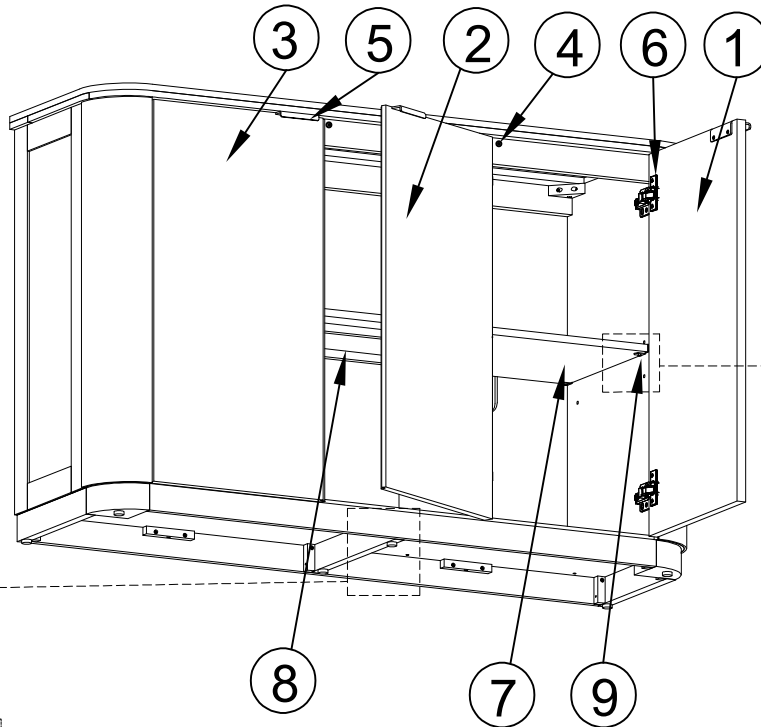

furnishing better
lives together®

WWW.JOFRAN.COM

**ASSEMBLY INSTRUCTIONS &
PARTS IDENTIFICATION
MODEL # 2535-50
ESPRESSO**

Thank you for purchasing this quality product. Be sure to check all packing material carefully for small parts that may have come loose inside the carton during shipment.

KEY COMPONENTS

No.	Code	Q'ty	Description	No.	Code	Q'ty	Description
1	2535-50P07R	1 Pc	Right Facing Door	6	2535P07H	6 Pcs	Hinge
2	2535-50P07M	1 Pc	Middle Facing Door	7	2535-50P08S	1 Pc	Small Shelf - Right Side
3	2535-50P07L	1 Pc	Left Facing Door	8	2535-50P08L	1 Pc	Large Shelf - Left Side
4	2535P01D	3 Pcs	Door Magnetic	9	2535P08P	8 Pcs	Shelf pin
5	2535P04	3 Pcs	Door Pull w/Screws	10	2535P01L	6 Pcs	Leveler
				11	2535P01AT	1 Kit	Anti-tip kit

10