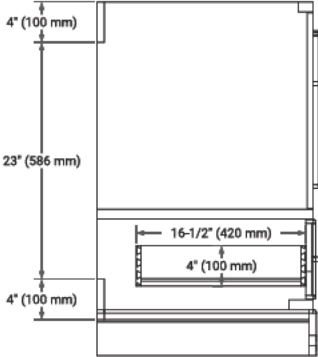

85" DOUBLE SINK VANITY SET

SIDE VIEW

CABINET

CABINET MIRROR