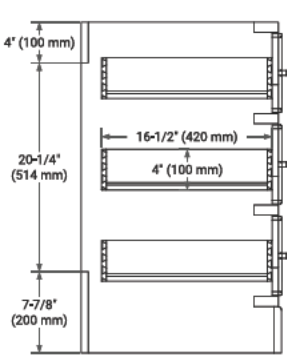

85" DOUBLE SINK VANITY SET

SIDE VIEW

CABINET

CABINET MIRROR