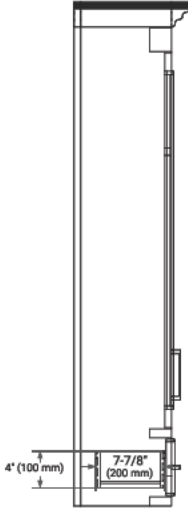

85" DOUBLE SINK VANITY SET

SIDE VIEW

CABINET

CABINET MIRROR