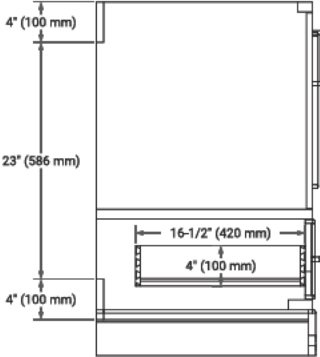

85" DOUBLE SINK VANITY SET

SIDE VIEW

CABINET

CABINET MIRROR