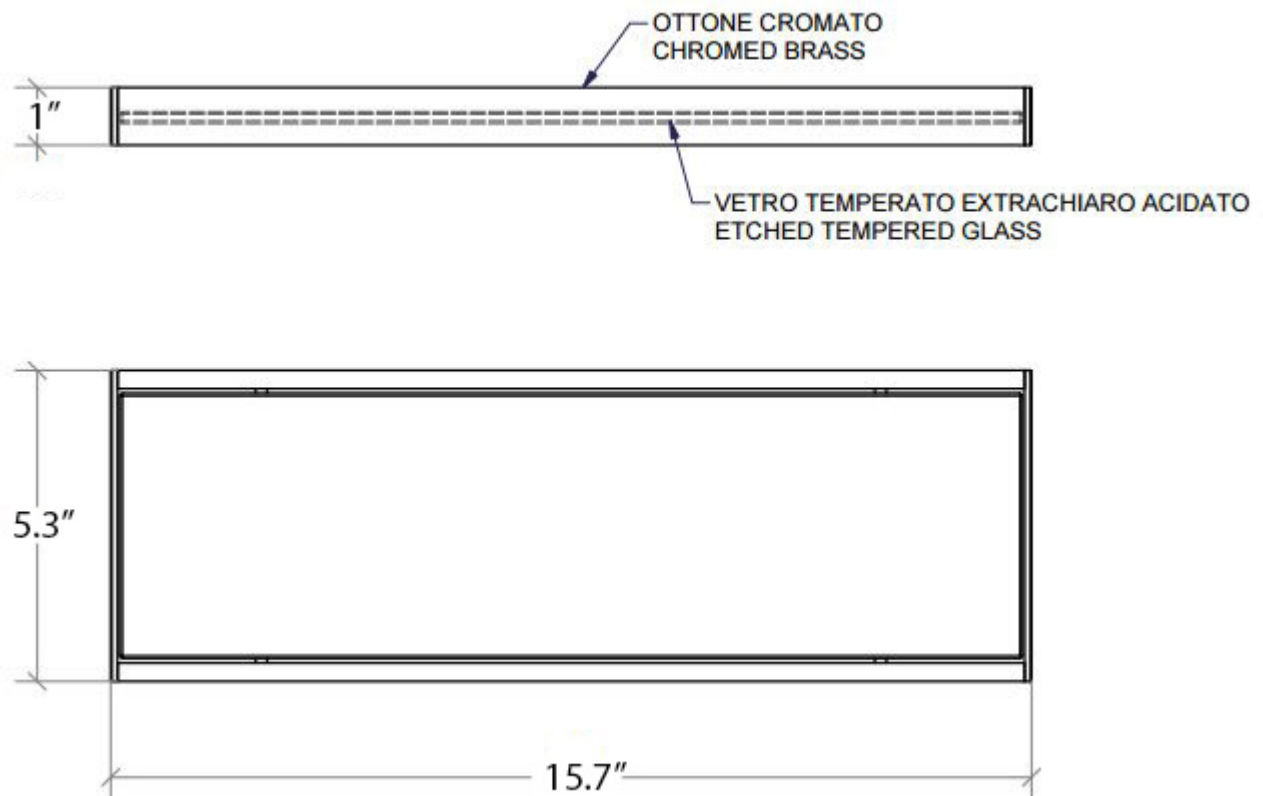

Skuara 52834.29

Features

- Frosted Glass Bathroom Shelf
- Polished Chrome Finish
- Solid Brass Base
- Premium Metal Construction for Durability and Reliability
- Installation Hardware Included
- Designer Collection
- Italian Design

SKU# | Option:

- Skuara 52834.29 | Polished Chrome

Finishes:

* WS Bath Collections reserves the right to revise dimensions or information on this sheet without notice

Collection Skuara	Model Skuara 52834.29	Dimensions Metric <i>1 inch = 2.54 cm</i> <i>1 inch = 25.4 mm</i>	 1051 Lea Drive - Collegeville, PA 19426 Tel. 215 513 9400 - Fax 610 831 0215 www.ws bathcollections.com - info@ws bathcollections.com
-----------------------------	-----------------------------------	--	---

Collection
Skudara

Model |
Skudara 52834.29

Dimensions Metric
1 inch = 2.54 cm
1 inch = 25.4 mm

WS[®]
BATH
COLLECTIONS

1051 Lea Drive - Collegeville, PA 19426
Tel. 215 513 9400 - Fax 610 831 0215
www.ws bathcollections.com - info@ws bathcollections.com