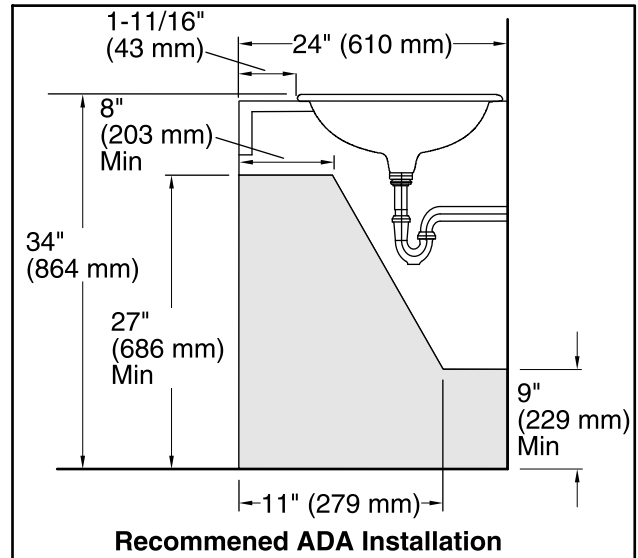

**Features**

- D-shaped basin.
- Center drain and overflow.
- 8-inch centers.
- 20-1/4" (514 mm) x 17-1/4" (438 mm) x 8" (203 mm)

**Material**

- Vitreous china.

**Installation**

- Drop-in.

**ADA**

**Codes/Standards**

ASME A112.19.2/CSA B45.1

ADA

ICC/ANSI A117.1

**STERLING® Warranty - Toilets and Lavatories**

See website for detailed warranty information.

**Available Color/Finishes**

*Color tiles intended for reference only.*

Color	Code	Description
	0	White
	96	KOHLER Biscuit

**Technical Information**

All product dimensions are nominal.

- Bowl configuration: Single
- Installation: Drop-in
- Bowl area (Only): Length: 17" (432 mm)  
Width: 10-7/8" (276 mm)  
Water depth: 4-7/8" (124 mm)
- Number of deck holes: 3
- Faucet hole(s): 1-3/16" (30 mm)
- Drain hole: 1-3/4" (44 mm)
- Template: 1003767-7, required, included

**Notes**

- Install this product according to the installation instructions.
- Measure your actual product for roughing-in details.
- ADA compliant when installed to the specific requirements of these regulations.