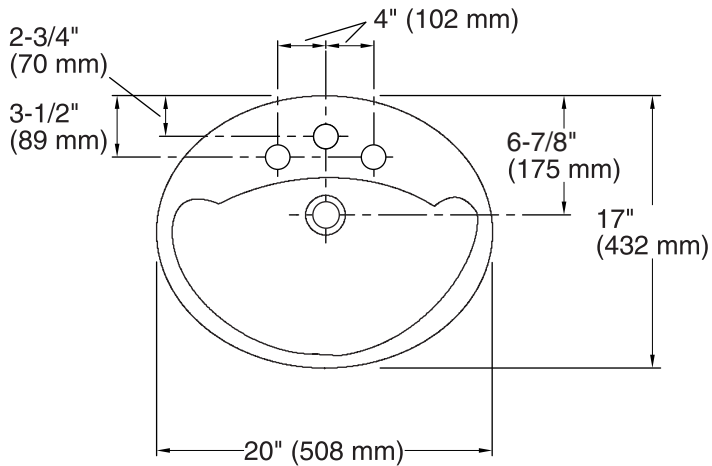

**Features**

- D-shaped basin.
- Center drain and overflow.
- 8-inch centers.
- 20-1/4" (514 mm) x 17-1/4" (438 mm) x 8" (203 mm)

**Material**

- Vitreous china.

**Installation**

- Drop-in.

**ADA**

**Codes/Standards**

Color	Code	Description
	0	White
	96	KOHLER Biscuit

**Technical Information**

All product dimensions are nominal.

- Bowl configuration: Single
- Installation: Drop-in
- Bowl area (Only): Length: 17" (432 mm)  
Width: 10-7/8" (276 mm)  
Water depth: 4-7/8" (124 mm)
- Number of deck holes: 3
- Faucet hole(s): 1-3/16" (30 mm)
- Drain hole: 1-3/4" (44 mm)
- Template: 1003767-7, required, included