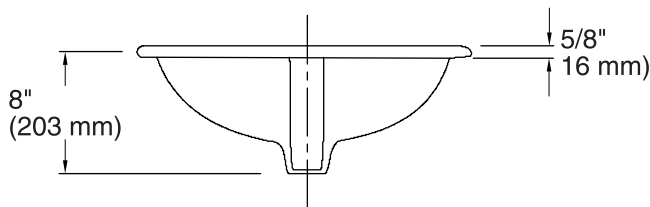

**Features**

- D-shaped basin.
- Center drain and overflow.
- 8-inch centers.
- 20-1/4" (514 mm) x 17-1/4" (438 mm) x 8" (203 mm)

**Material**

- Vitreous china.

**Installation**

- Drop-in.

**ADA**

**Codes/Standards**

Color	Code	Description
	0	White
	96	KOHLER Biscuit

**Technical Information**

All product dimensions are nominal.

- Bowl configuration: Single
- Installation: Drop-in
- Bowl area (Only): Length: 17" (432 mm)  
Width: 10-7/8" (276 mm)  
Water depth: 4-7/8" (124 mm)
- Number of deck holes: 3
- Faucet hole(s): 1-3/16" (30 mm)
- Drain hole: 1-3/4" (44 mm)
- Template: 1003767-7, required, included