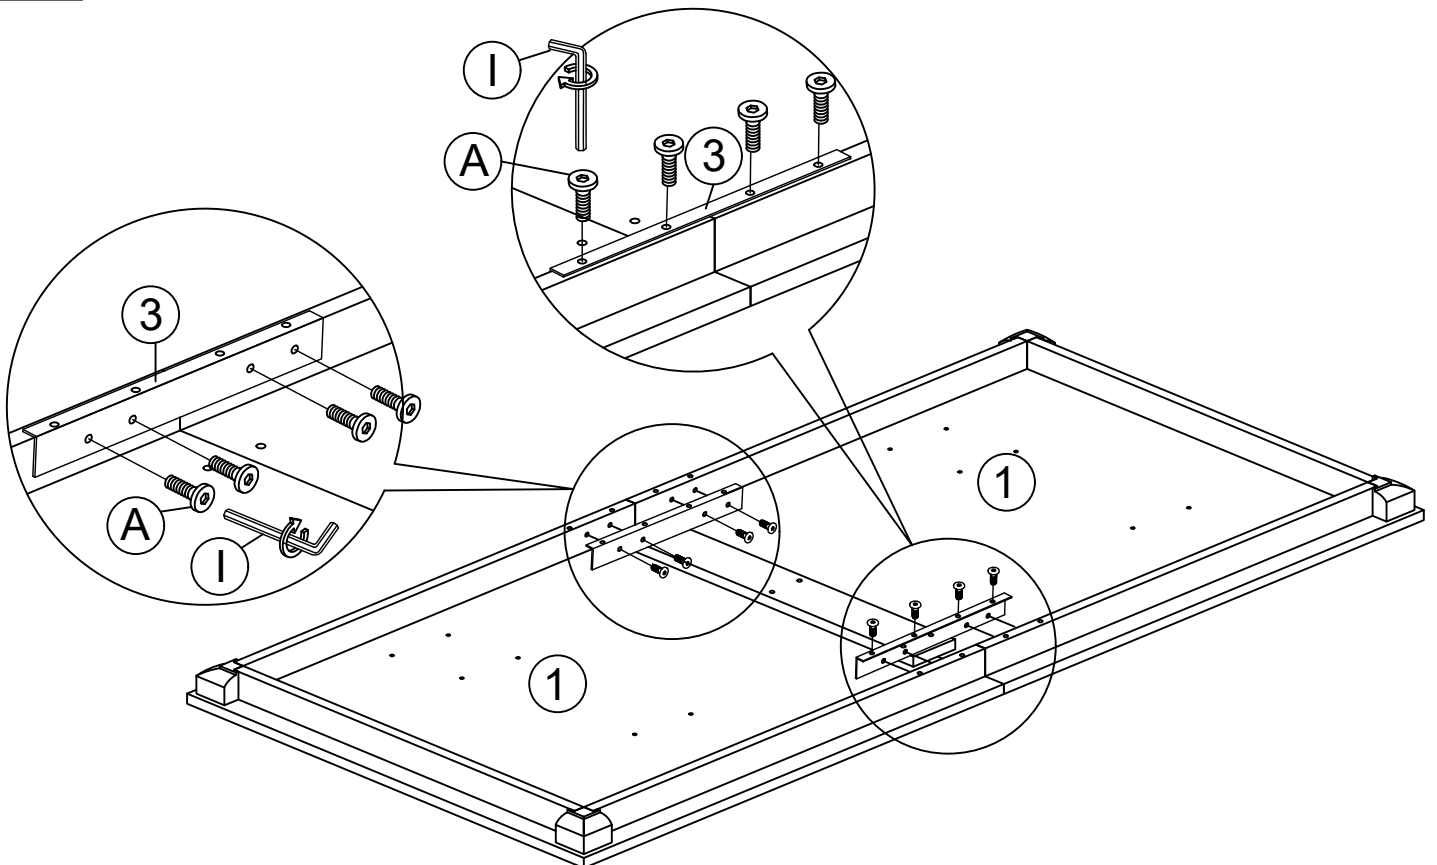

Skip the power drill this time.

60055 DINING TABLE ASSEMBLY INSTRUCTION

HARDWARES LIST

ITEM	DESCRIPTION	DRAWING	QTY
A	JCBC SCREW M6 x 15MM		16 PCS
B	JCBC SCREW M6 x 30MM (BLACK)		22 PCS
C	JCBC SCREW M6 x 45MM		16 PCS
D	SPRING WASHER M6 x 12MM		38 PCS
E	FLAT WASHER M6 x 19MM		38 PCS
F	SPRING WASHER M8 x 13MM		4 PCS
G	JCBB SCREW M8 x 70MM		4 PCS
H	WOOD DOWEL M10 x 40MM		2 PCS
I	M4 ALLEN KEY (100MM)		1 PC
J	M5 ALLEN KEY (65MM)		1 PC

60055 DINING TABLE ASSEMBLY INSTRUCTION

PARTS LIST

ITEM	DESCRIPTION	DRAWING	QTY
BOX 1 (HARDWARE)			
1	TABLE TOP		2 PCS
2	LEG		2 PCS
3	SUPPORT SIDE RAIL		2 PCS
4	CENTER SUPPORT		1 PC
BOX 2			
5	TABLE SUPPORT		2 PCS
6	LEG SUPPORT		1 PC
7	PEDESTAL		2 PCS

60055 DINING TABLE ASSEMBLY INSTRUCTION

PARTS ' LOCATION

60055 DINING TABLE ASSEMBLY INSTRUCTION

STEP 1

STEP 2

60055 DINING TABLE ASSEMBLY INSTRUCTION

STEP 3

STEP 4