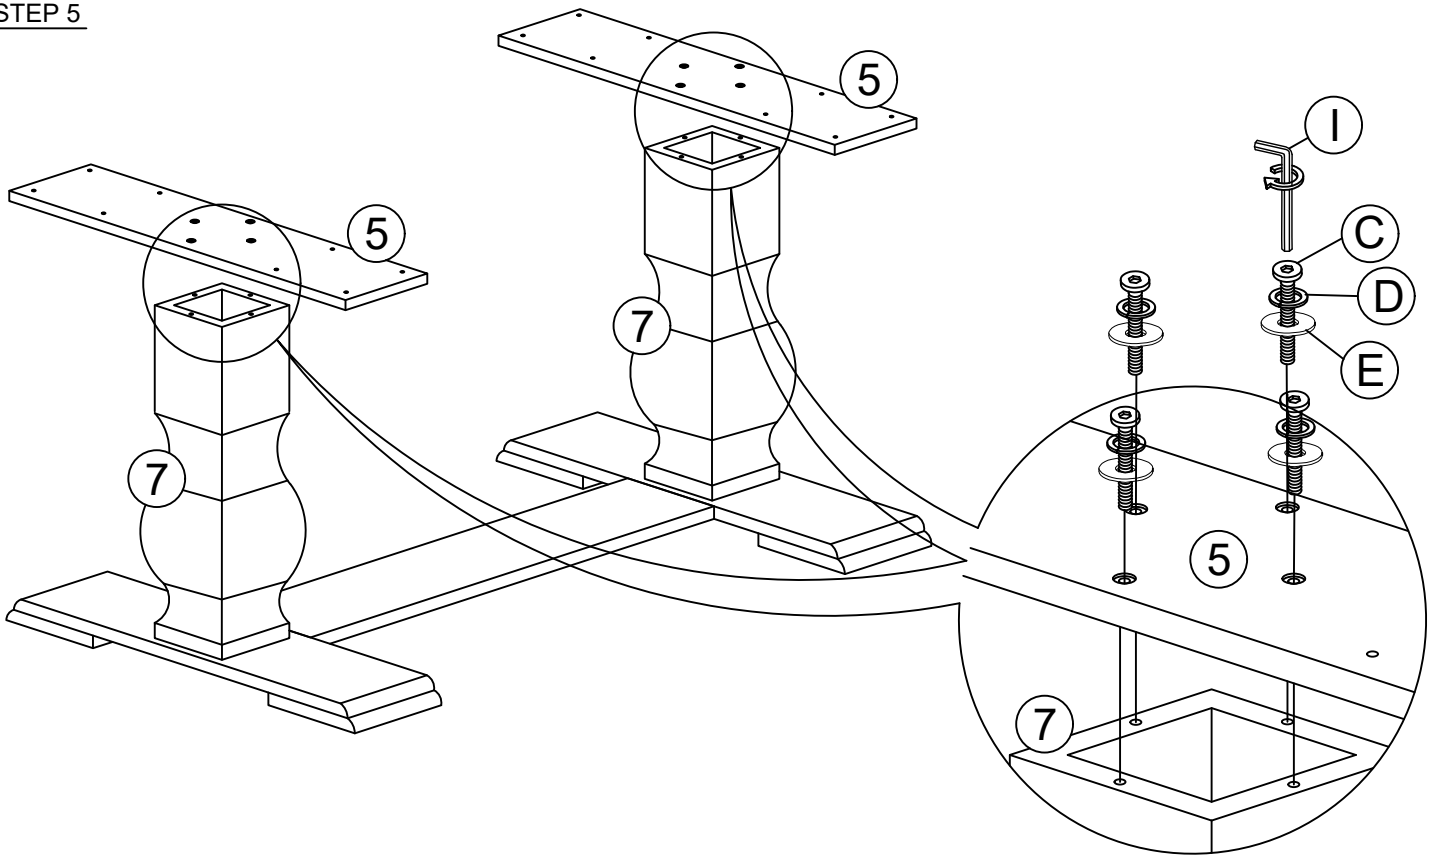

60055 DINING TABLE ASSEMBLY INSTRUCTION

STEP 5