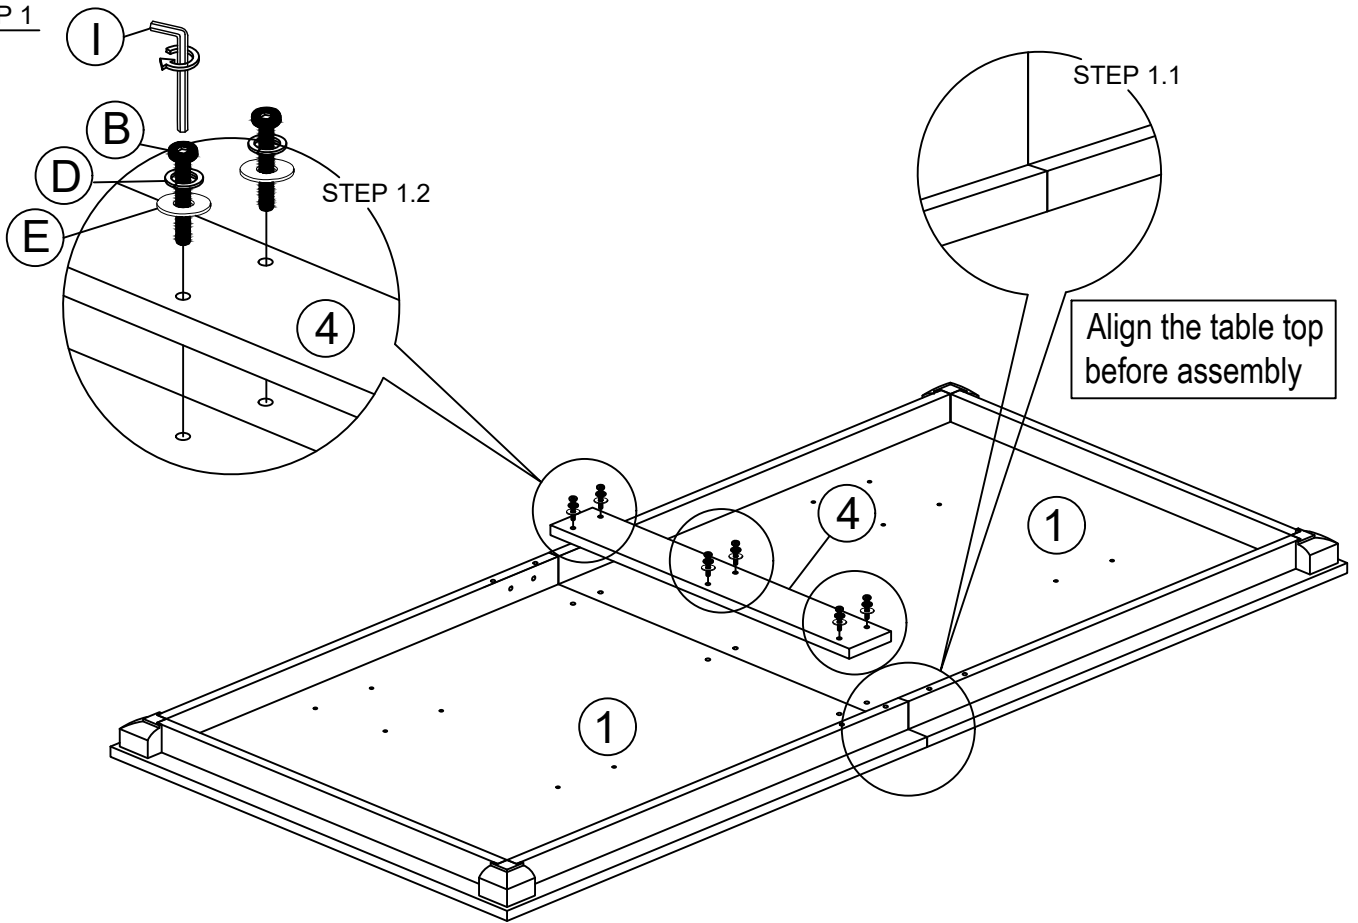

Skip the power drill this time.

60055 DINING TABLE ASSEMBLY INSTRUCTION

HARDWARES LIST

ITEM	DESCRIPTION	DRAWING	QTY
A	JCBC SCREW M6 x 15MM		16 PCS
B	JCBC SCREW M6 x 30MM (BLACK)		22 PCS
C	JCBC SCREW M6 x 45MM		16 PCS
D	SPRING WASHER M6 x 12MM		38 PCS
E	FLAT WASHER M6 x 19MM		38 PCS
F	SPRING WASHER M8 x 13MM		4 PCS
G	JCBB SCREW M8 x 70MM		4 PCS
H	WOOD DOWEL M10 x 40MM		2 PCS
I	M4 ALLEN KEY (100MM)		1 PC
J	M5 ALLEN KEY (65MM)		1 PC

60055 DINING TABLE ASSEMBLY INSTRUCTION

PARTS LIST

ITEM	DESCRIPTION	DRAWING	QTY
BOX 1 (HARDWARE)			
1	TABLE TOP		2 PCS
2	LEG		2 PCS
3	SUPPORT SIDE RAIL		2 PCS
4	CENTER SUPPORT		1 PC
BOX 2			
5	TABLE SUPPORT		2 PCS
6	LEG SUPPORT		1 PC
7	PEDESTAL		2 PCS

60055 DINING TABLE ASSEMBLY INSTRUCTION

PARTS ' LOCATION

60055 DINING TABLE ASSEMBLY INSTRUCTION

STEP 1

STEP 2

60055 DINING TABLE ASSEMBLY INSTRUCTION

STEP 3

STEP 4