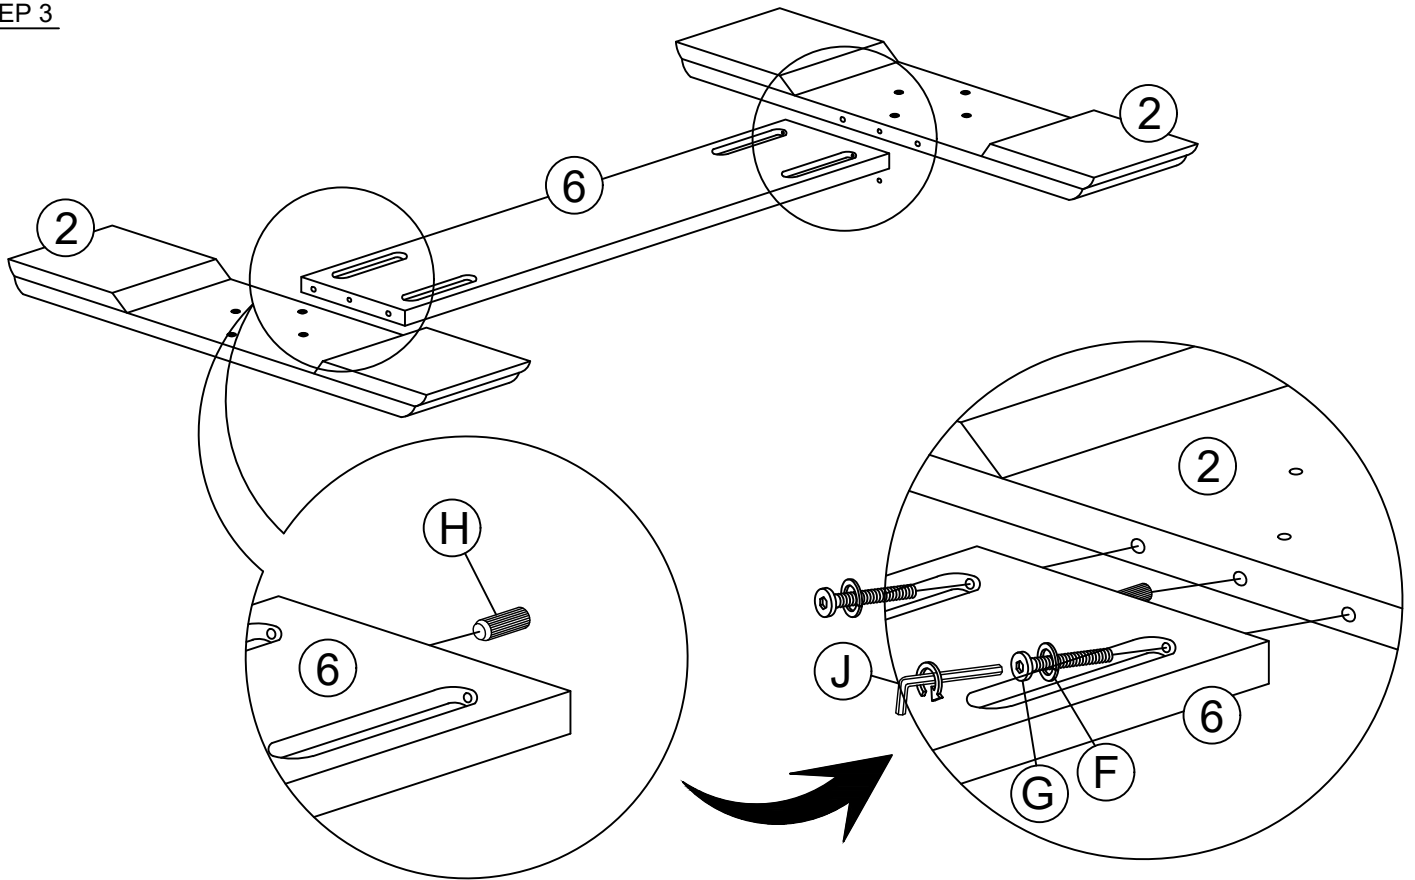

Skip the power drill this time.

60055 DINING TABLE ASSEMBLY INSTRUCTION

HARDWARES LIST

ITEM	DESCRIPTION	DRAWING	QTY
A	JCBC SCREW M6 x 15MM		16 PCS
B	JCBC SCREW M6 x 30MM (BLACK)		22 PCS
C	JCBC SCREW M6 x 45MM		16 PCS
D	SPRING WASHER M6 x 12MM		38 PCS
E	FLAT WASHER M6 x 19MM		38 PCS
F	SPRING WASHER M8 x 13MM		4 PCS
G	JCBB SCREW M8 x 70MM		4 PCS
H	WOOD DOWEL M10 x 40MM		2 PCS
I	M4 ALLEN KEY (100MM)		1 PC
J	M5 ALLEN KEY (65MM)		1 PC

60055 DINING TABLE ASSEMBLY INSTRUCTION

PARTS LIST

ITEM	DESCRIPTION	DRAWING	QTY
BOX 1 (HARDWARE)			
1	TABLE TOP		2 PCS
2	LEG		2 PCS
3	SUPPORT SIDE RAIL		2 PCS
4	CENTER SUPPORT		1 PC
BOX 2			
5	TABLE SUPPORT		2 PCS
6	LEG SUPPORT		1 PC
7	PEDESTAL		2 PCS

60055 DINING TABLE ASSEMBLY INSTRUCTION

PARTS ' LOCATION

60055 DINING TABLE ASSEMBLY INSTRUCTION

STEP 1

STEP 2

60055 DINING TABLE ASSEMBLY INSTRUCTION

STEP 3

STEP 4