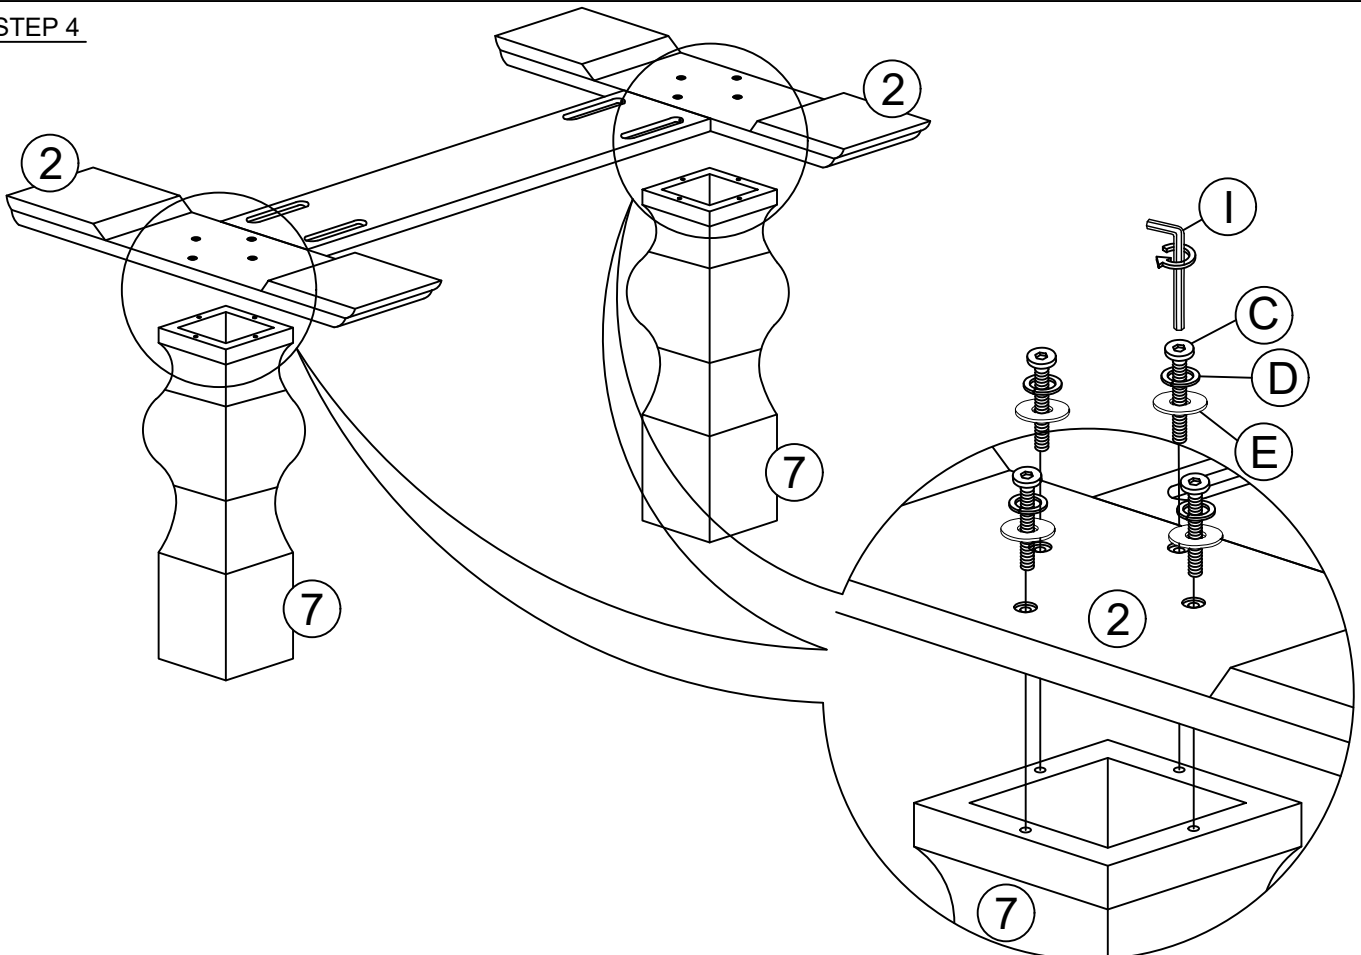

Skip the power drill this time.

60055 DINING TABLE ASSEMBLY INSTRUCTION

HARDWARES LIST

ITEM	DESCRIPTION	DRAWING	QTY
A	JCBC SCREW M6 x 15MM		16 PCS
B	JCBC SCREW M6 x 30MM (BLACK)		22 PCS
C	JCBC SCREW M6 x 45MM		16 PCS
D	SPRING WASHER M6 x 12MM		38 PCS
E	FLAT WASHER M6 x 19MM		38 PCS
F	SPRING WASHER M8 x 13MM		4 PCS
G	JCBB SCREW M8 x 70MM		4 PCS
H	WOOD DOWEL M10 x 40MM		2 PCS
I	M4 ALLEN KEY (100MM)		1 PC
J	M5 ALLEN KEY (65MM)		1 PC

60055 DINING TABLE ASSEMBLY INSTRUCTION

PARTS LIST

ITEM	DESCRIPTION	DRAWING	QTY
BOX 1 (HARDWARE)			
1	TABLE TOP		2 PCS
2	LEG		2 PCS
3	SUPPORT SIDE RAIL		2 PCS
4	CENTER SUPPORT		1 PC
BOX 2			
5	TABLE SUPPORT		2 PCS
6	LEG SUPPORT		1 PC
7	PEDESTAL		2 PCS

60055 DINING TABLE ASSEMBLY INSTRUCTION

PARTS ' LOCATION

60055 DINING TABLE ASSEMBLY INSTRUCTION

STEP 1

STEP 2

60055 DINING TABLE ASSEMBLY INSTRUCTION

STEP 3

STEP 4

60055 DINING TABLE ASSEMBLY INSTRUCTION

STEP 5

STEP 6

60055 DINING TABLE ASSEMBLY INSTRUCTION

STEP 7

**ASSEMBLY
COMPLETED**