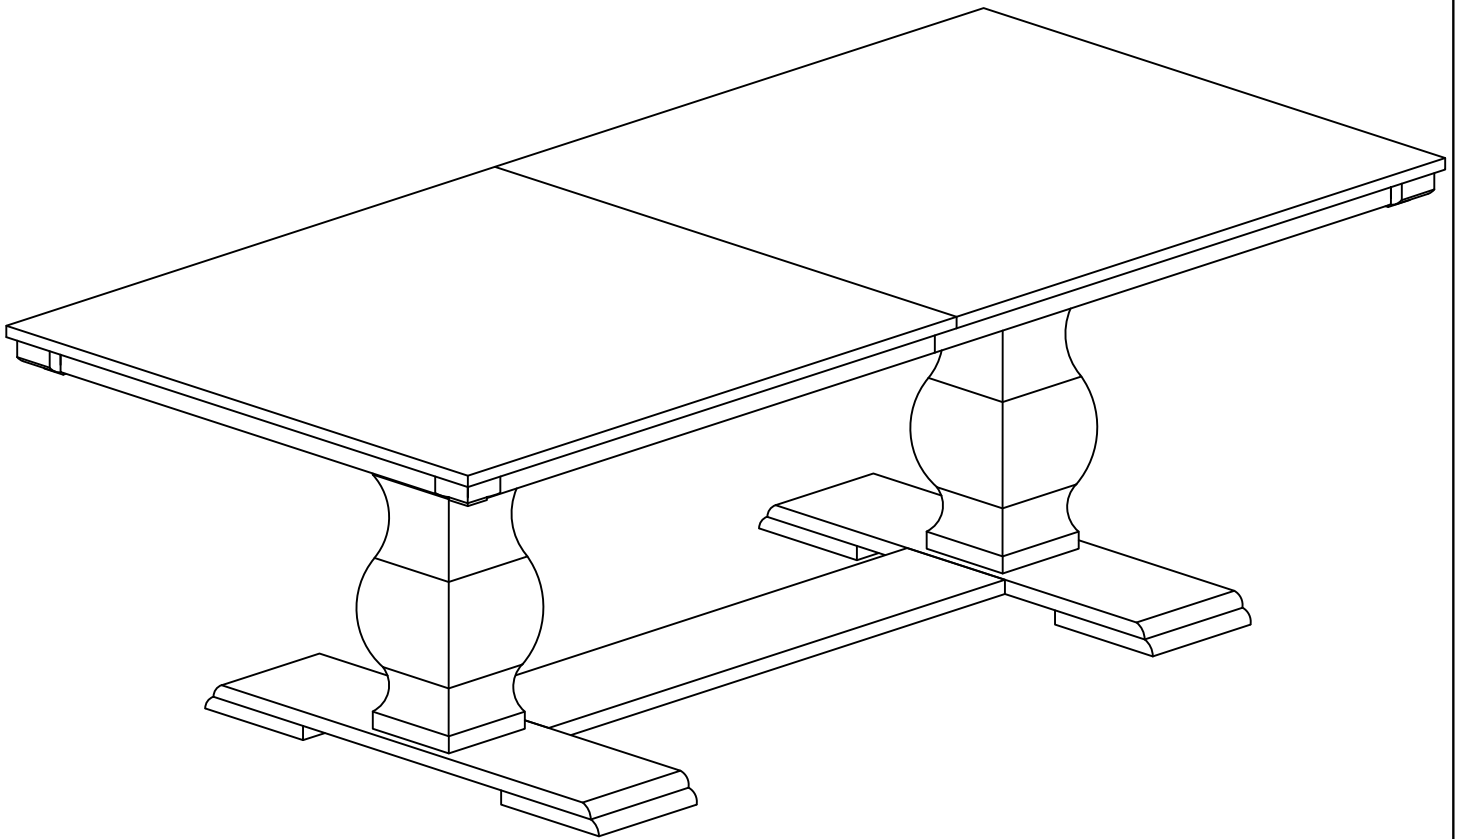

60055 DINING TABLE ASSEMBLY INSTRUCTION

PARTS LIST

ITEM	DESCRIPTION	DRAWING	QTY
BOX 1 (HARDWARE)			
1	TABLE TOP		2 PCS
2	LEG		2 PCS
3	SUPPORT SIDE RAIL		2 PCS
4	CENTER SUPPORT		1 PC
BOX 2			
5	TABLE SUPPORT		2 PCS
6	LEG SUPPORT		1 PC
7	PEDESTAL		2 PCS

60055 DINING TABLE ASSEMBLY INSTRUCTION

PARTS ' LOCATION

60055 DINING TABLE ASSEMBLY INSTRUCTION

STEP 1

STEP 2

60055 DINING TABLE ASSEMBLY INSTRUCTION

STEP 3

STEP 4

60055 DINING TABLE ASSEMBLY INSTRUCTION

STEP 5

STEP 6

60055 DINING TABLE ASSEMBLY INSTRUCTION

STEP 7

**ASSEMBLY
COMPLETED**