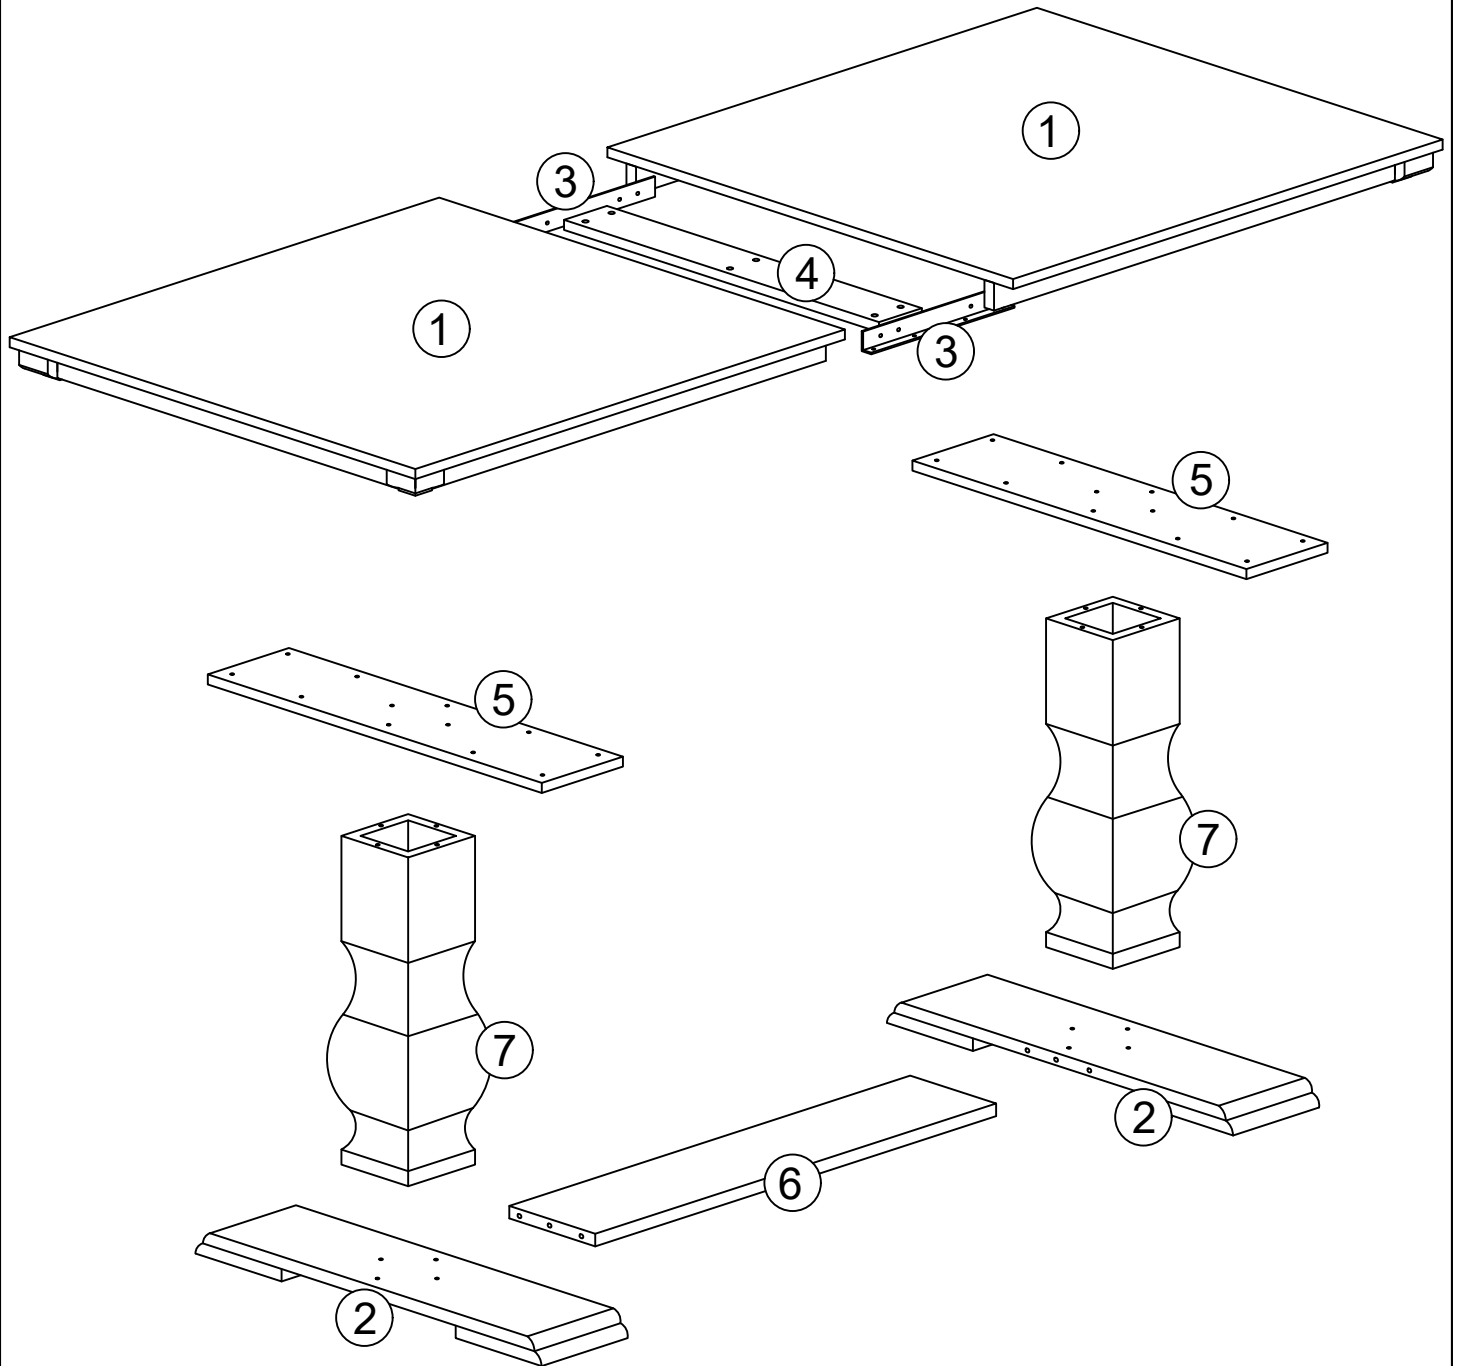

60055 DINING TABLE ASSEMBLY INSTRUCTION

PARTS LIST

ITEM	DESCRIPTION	DRAWING	QTY
BOX 1 (HARDWARE)			
1	TABLE TOP		2 PCS
2	LEG		2 PCS
3	SUPPORT SIDE RAIL		2 PCS
4	CENTER SUPPORT		1 PC
BOX 2			
5	TABLE SUPPORT		2 PCS
6	LEG SUPPORT		1 PC
7	PEDESTAL		2 PCS

60055 DINING TABLE ASSEMBLY INSTRUCTION

PARTS ' LOCATION