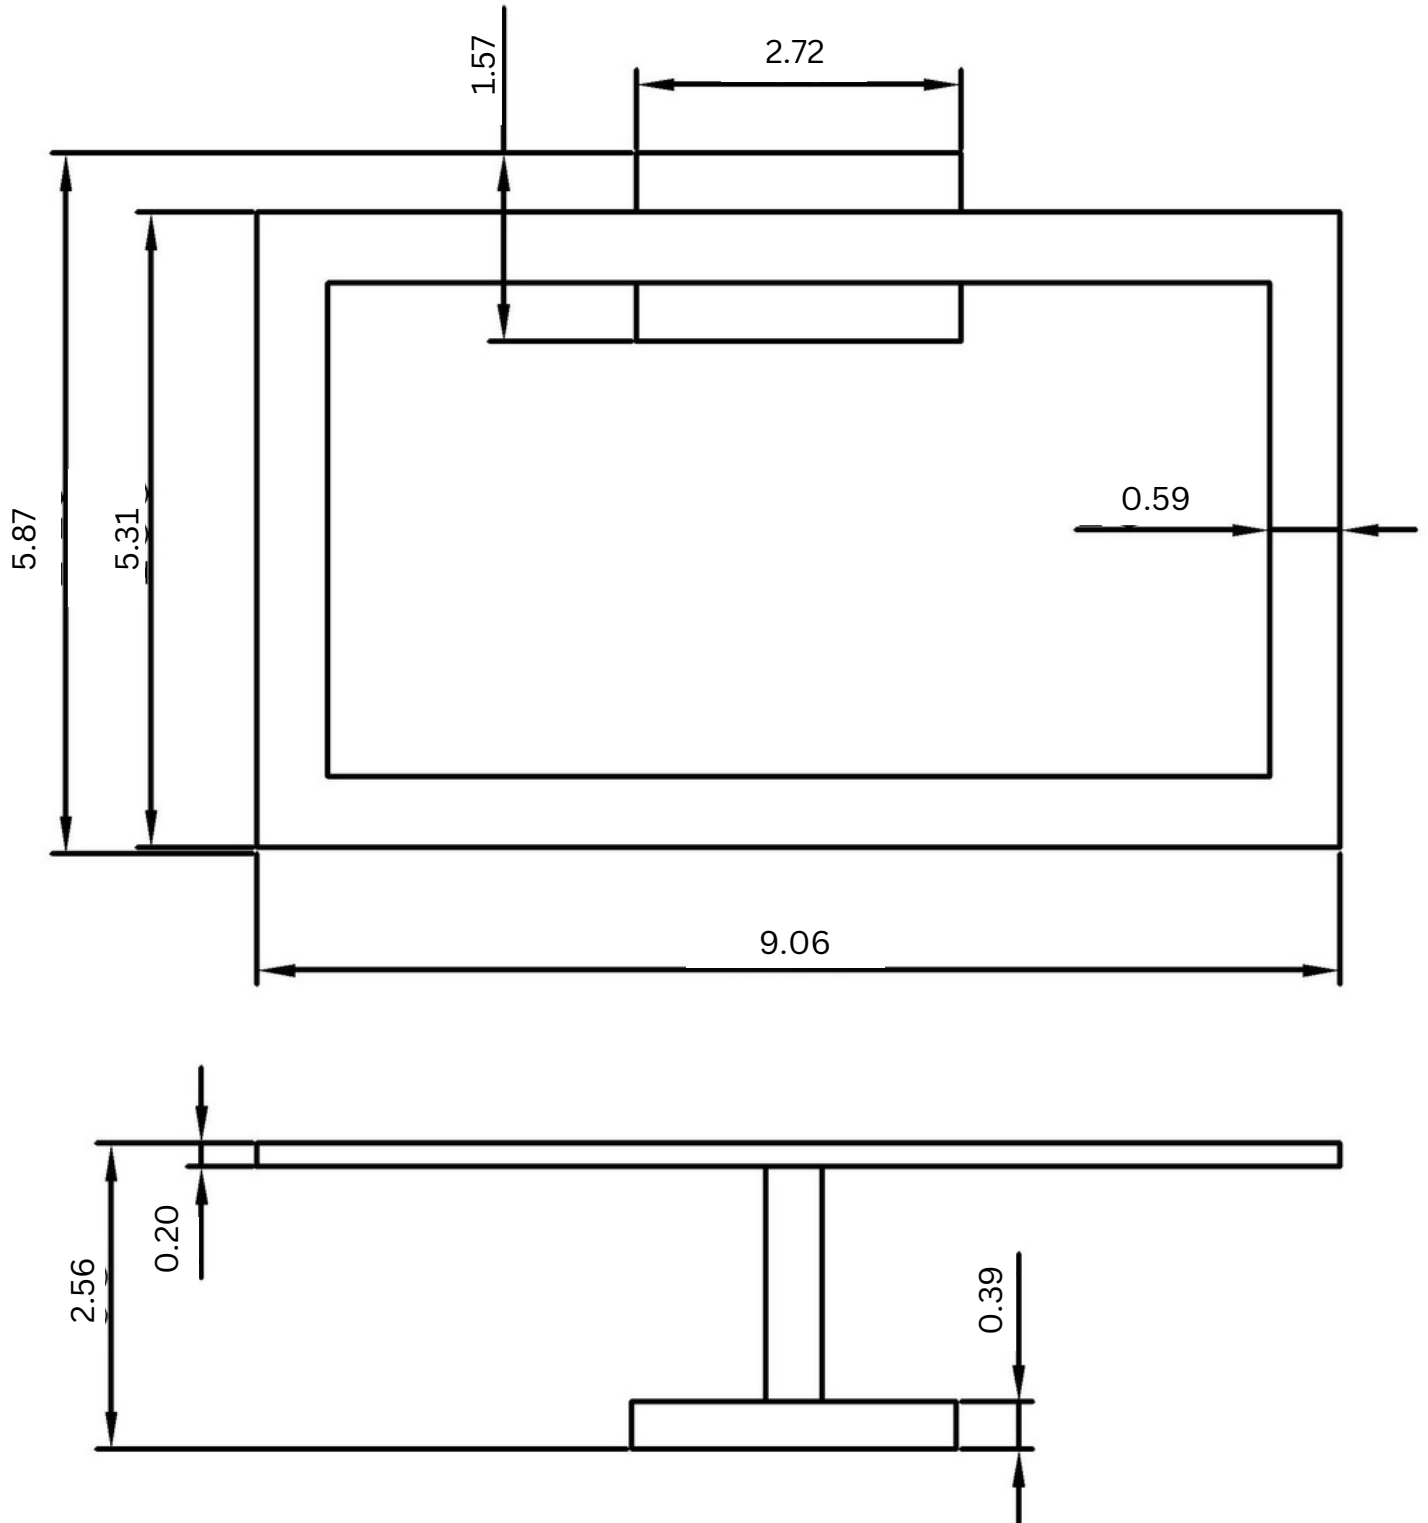

Dimensions

(Measurements in inches)

Towel Ring

Series	Model No.	Finish
Genoa	GE1003	Polished Chrome

Features

- ▶ Made of brass
- ▶ Includes installation hardware
- ▶ Matching accessories available by series
- ▶ Concealed bracket mounting system
- ▶ Rust, tarnish resistant
- ▶ No assembly required

Dimensions

(Measurements in inches)

Toilet Paper Holder

Series	Model No.	Finish
Genoa	GE1004	Polished Chrome

Features

- ▶ Made of brass
- ▶ Includes installation hardware
- ▶ Matching accessories available by series
- ▶ Concealed disc mounting system
- ▶ Rust, tarnish resistant
- ▶ No assembly required

Dimensions

(Measurements in inches)

Robe Hook