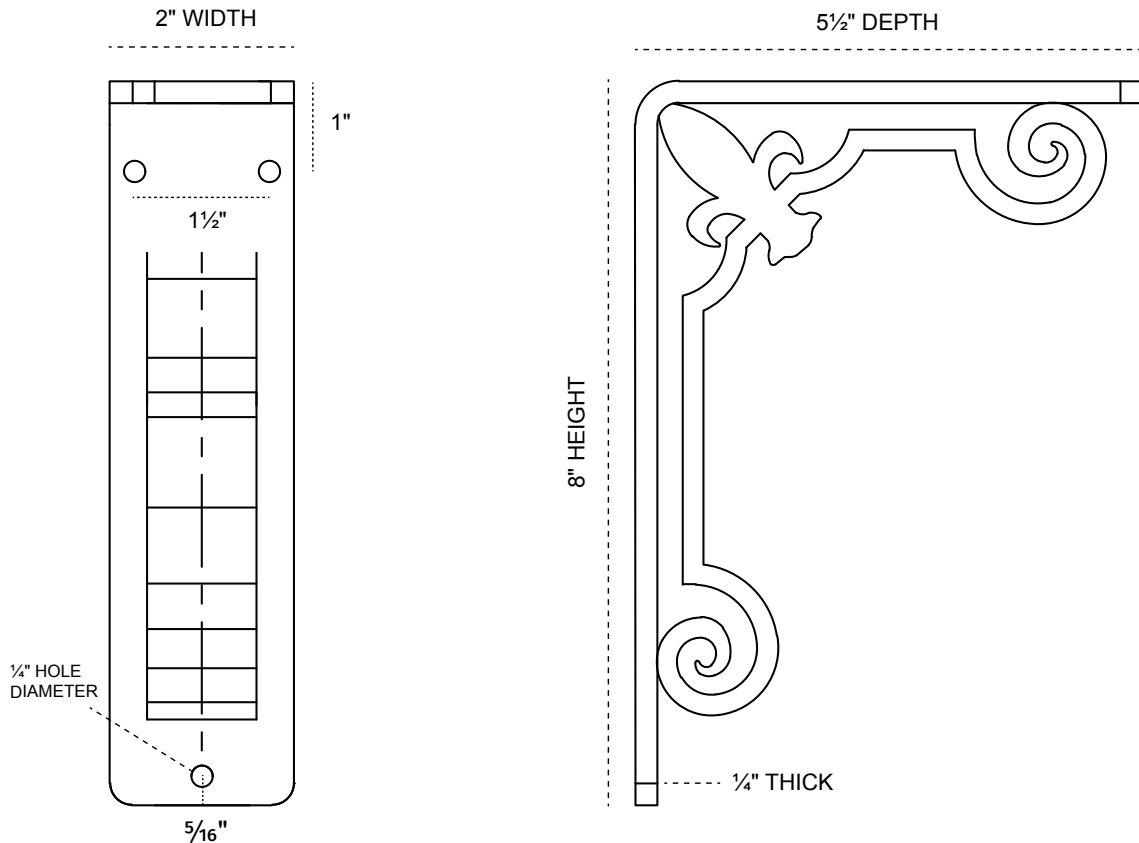

2-INCH W X 5½-INCH D X 8-INCH H FLEUR-DE-LIS TRIPLE BRACE BRACKET

FRONT PROFILE

SIDE PROFILE

HEAVY-DUTY 1/4" THICK

AVAILABLE IN:
POWDER COATED BLACK

BKTM02X05X08TFL

P:866.607.0453 | F: 866.591.3143
2300 W. Main St. | Clarksville, TX 75426
sales@ekenamillwork.com | www.ekenamillwork.com